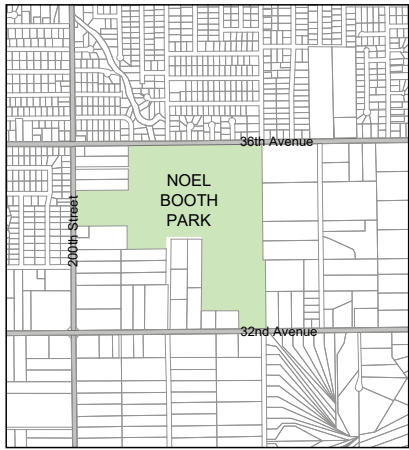

CONTEXT

Est. 1873

NOEL BOOTH PARK

- DRINKING WATER
- WASHROOMS
- PARKING

Park hours are 9 AM to dusk.
 Please respect our neighbours.
 Please keep dogs on leash.
 Please leave park tidy.