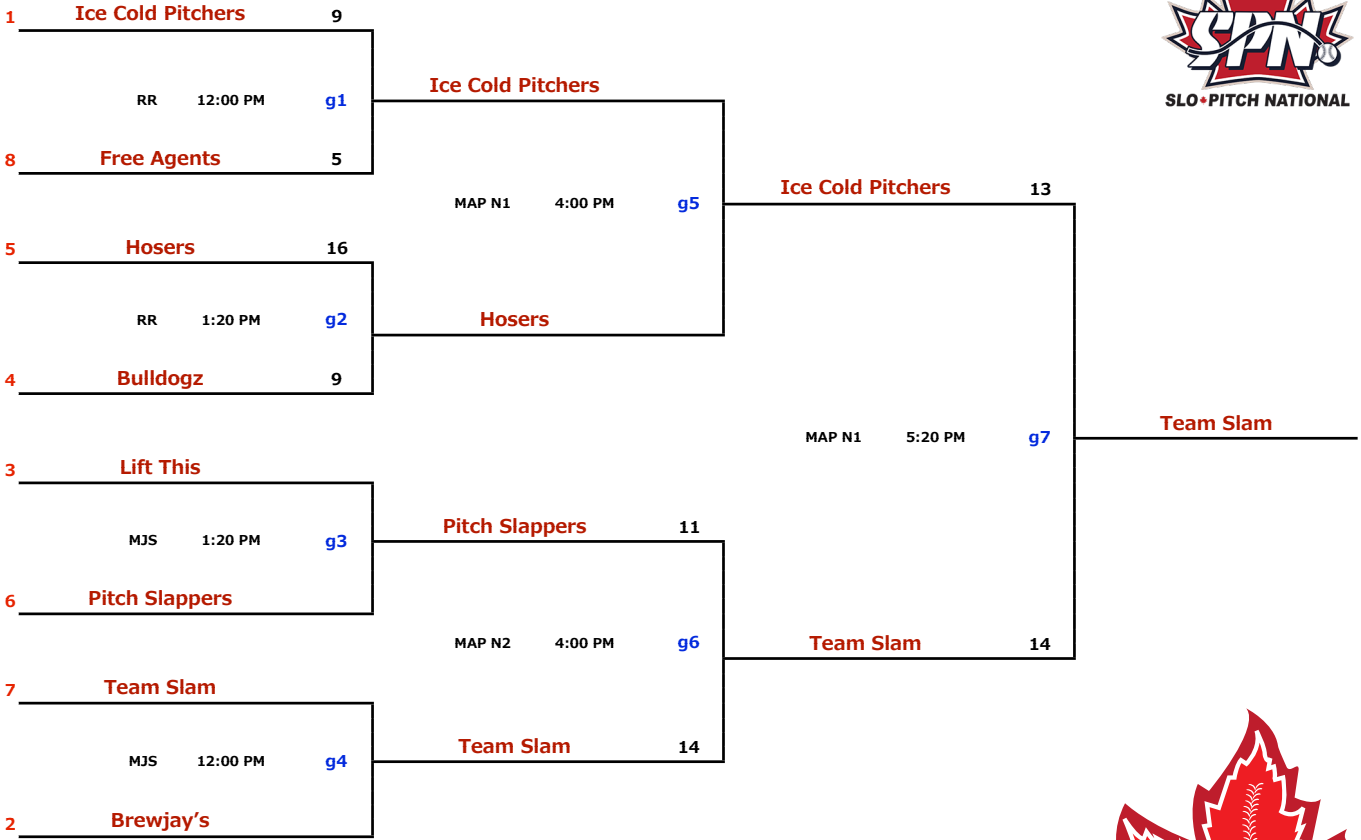

LMSP YET I ~ J : 2017 EDITION	July 27-30	K1 DIVISION

* missed one play off game, have to re-apply for 2018