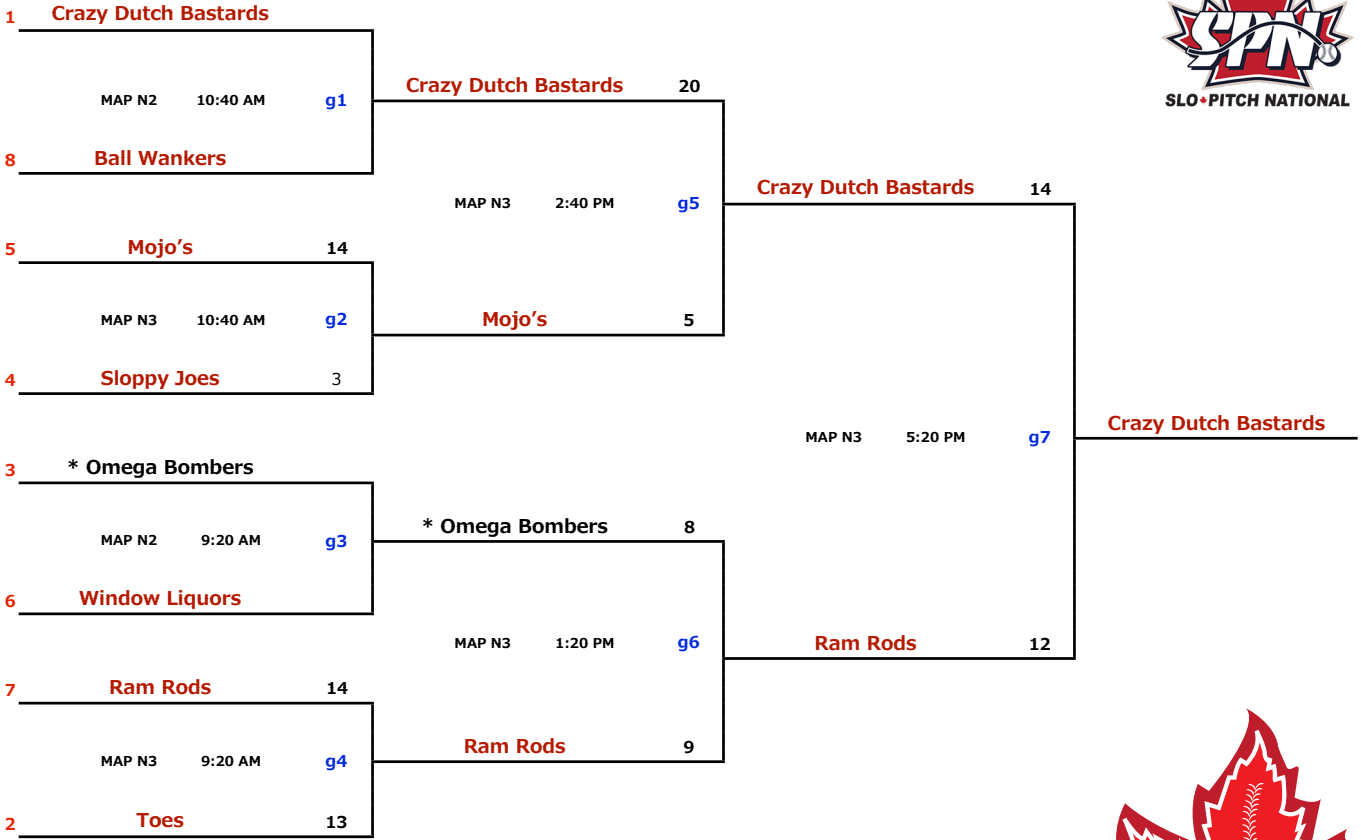

LMSP YET I ~ J : 2017 EDITION	July 27-30	J1 DIVISION

* missed one play off game, have to re-apply for 2018