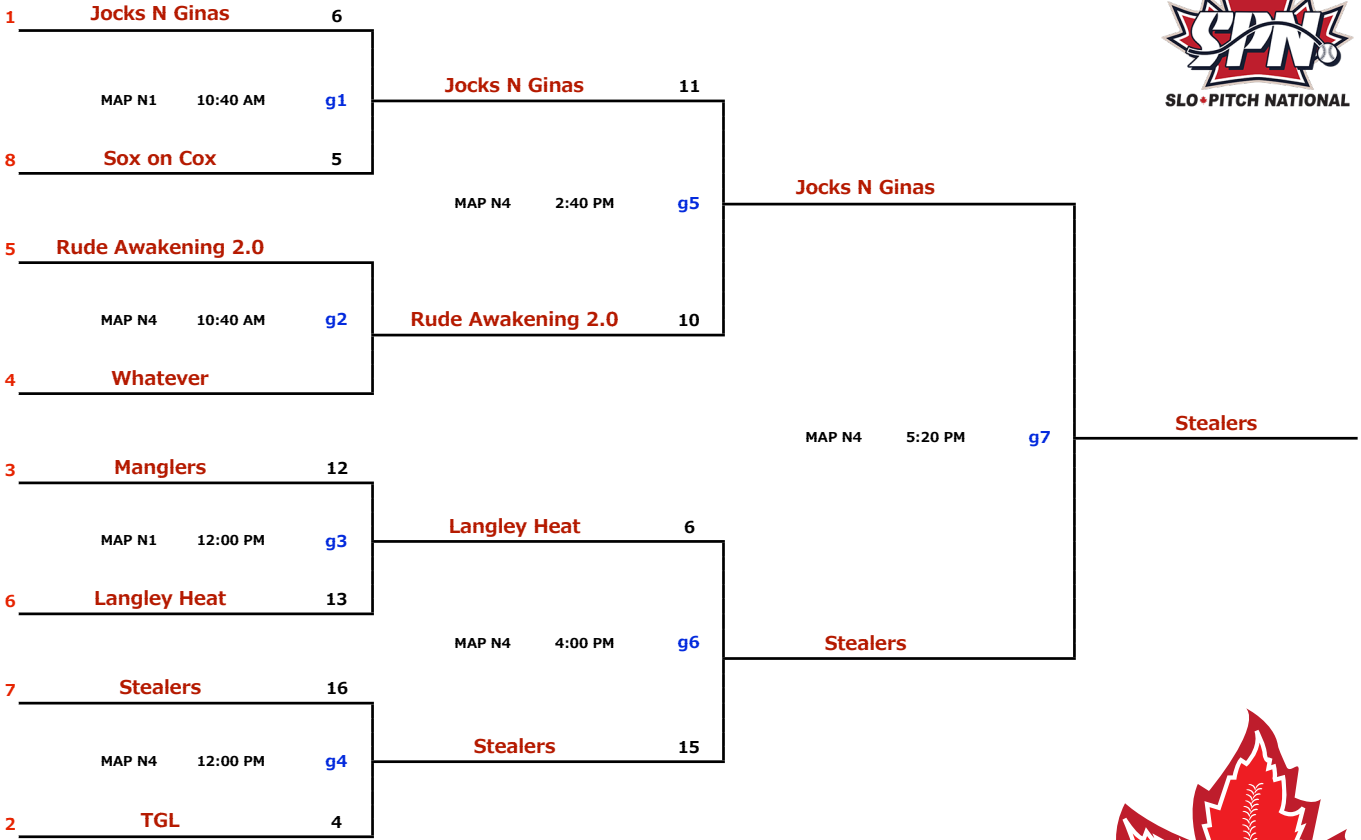

<b>LMSP YET I ~ J : 2017 EDITION</b>	<b>July 27-30</b>	<b>I1 DIVISION</b>
--------------------------------------	-------------------	--------------------

\* missed one play off game, have to re-apply for 2018

<b>LMSP YET I ~ J : 2017 EDITION</b>	<b>July 27-30</b>	<b>I2 DIVISION</b>
--------------------------------------	-------------------	--------------------

\* missed one play off game, have to re-apply for 2018

<b>LMSP YET I ~ J : 2017 EDITION</b>	<b>July 27-30</b>	<b>J1 DIVISION</b>
--------------------------------------	-------------------	--------------------

\* missed one play off game, have to re-apply for 2018