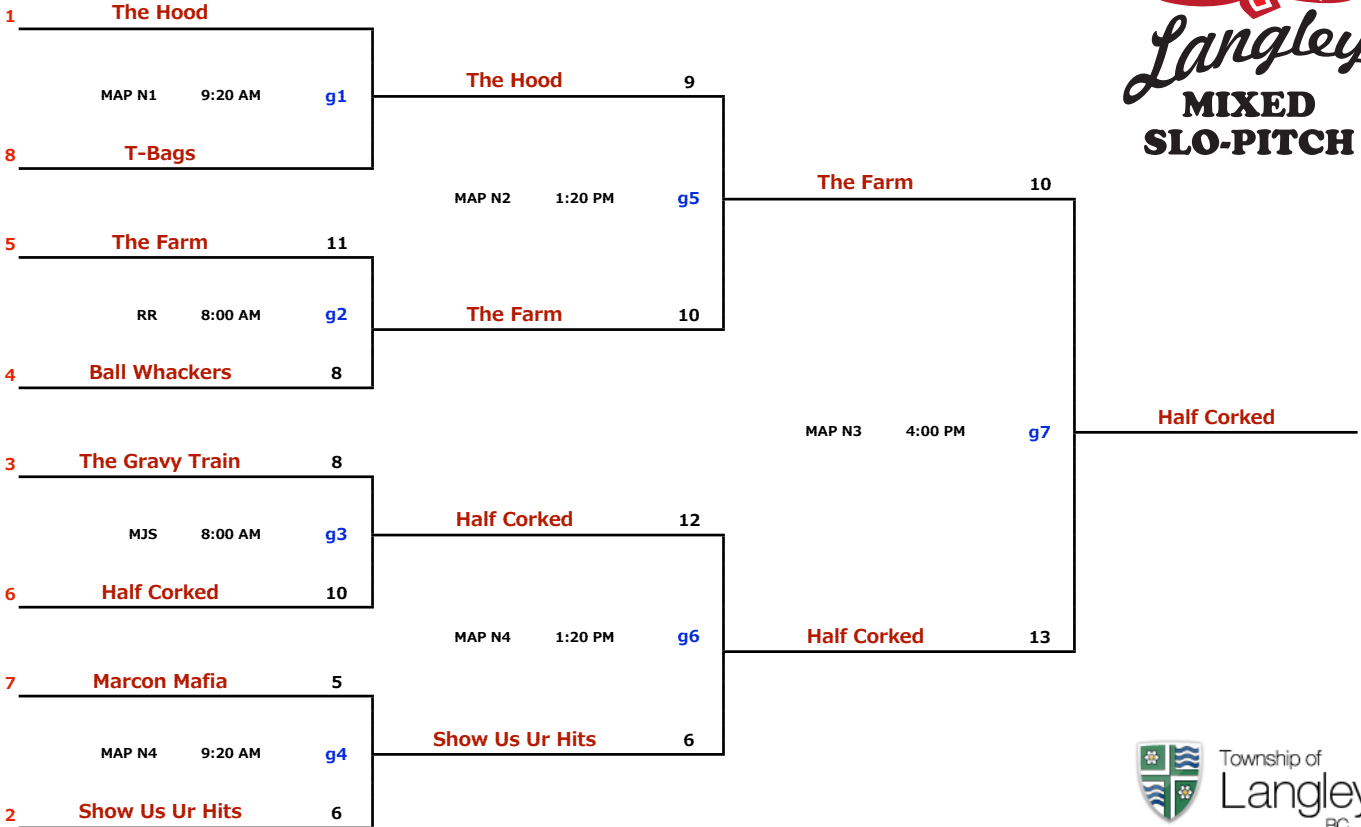

<b>LMSP YET I ~ J : 2017 EDITION</b>	<b>July 27-30</b>	<b>I1 DIVISION</b>
--------------------------------------	-------------------	--------------------

\* missed one play off game, have to re-apply for 2018

<b>LMSP YET I ~ J : 2017 EDITION</b>	<b>July 27-30</b>	<b>I2 DIVISION</b>
--------------------------------------	-------------------	--------------------

\* missed one play off game, have to re-apply for 2018

<b>LMSP YET I ~ J : 2017 EDITION</b>	<b>July 27-30</b>	<b>J1 DIVISION</b>
--------------------------------------	-------------------	--------------------

\* missed one play off game, have to re-apply for 2018