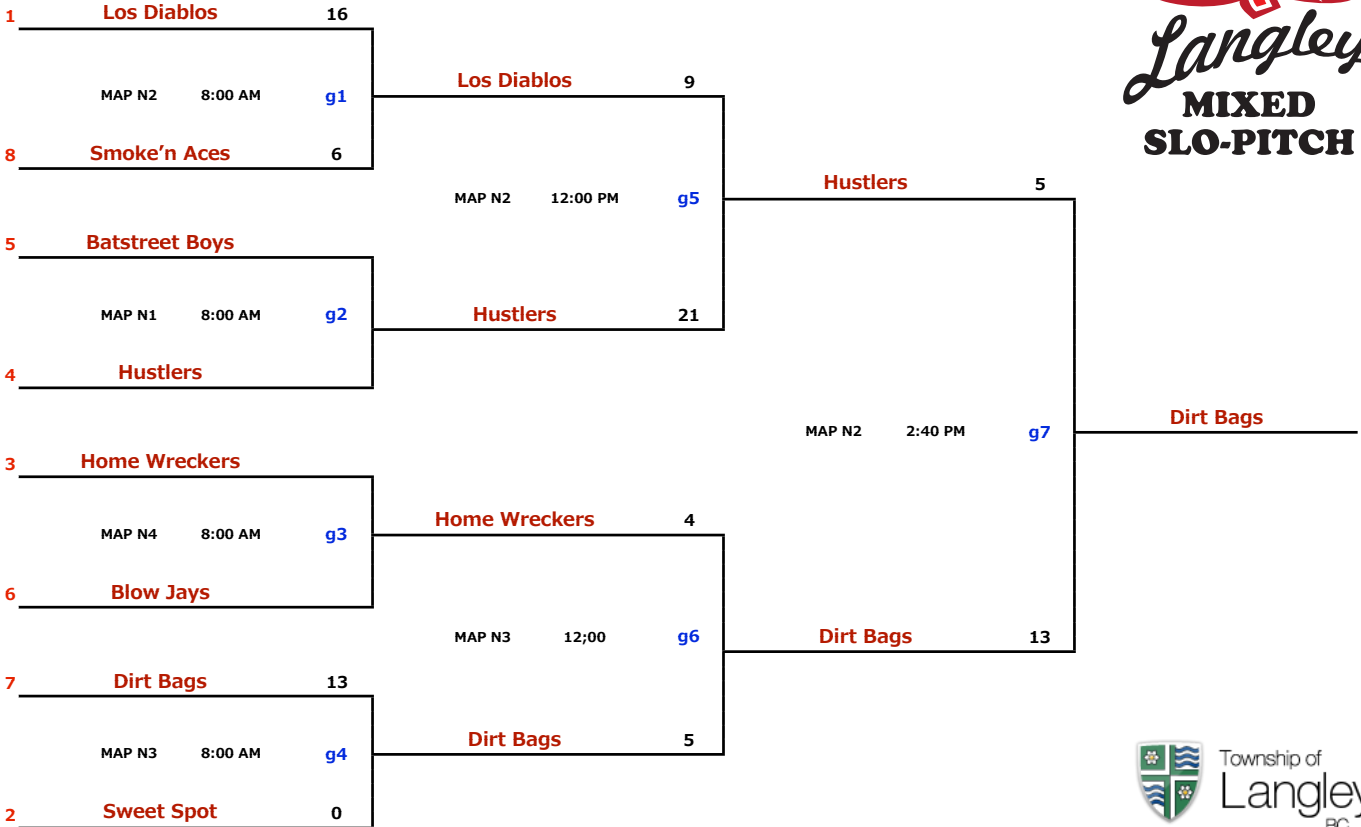

<b>LMSP YET I ~ J : 2017 EDITION</b>	<b>July 27-30</b>	<b>I2 DIVISION</b>
--------------------------------------	-------------------	--------------------

\* missed one play off game, have to re-apply for 2018

<b>LMSP YET I ~ J : 2017 EDITION</b>	<b>July 27-30</b>	<b>J1 DIVISION</b>
--------------------------------------	-------------------	--------------------

\* missed one play off game, have to re-apply for 2018

<b>LMSP YET I ~ J : 2017 EDITION</b>	<b>July 27-30</b>	<b>J2 DIVISION</b>
--------------------------------------	-------------------	--------------------

\* missed one play off game, have to re-apply for 2018