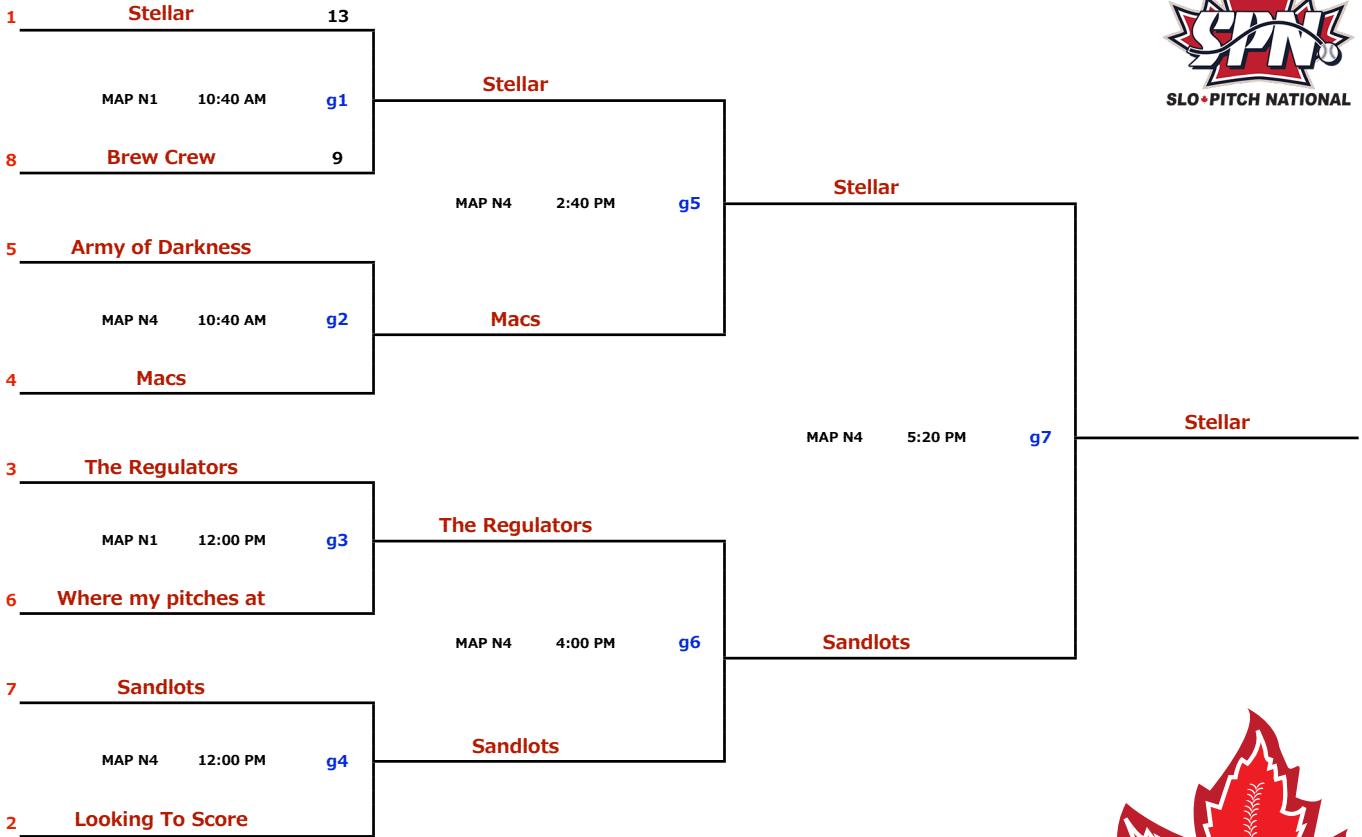

LMSP YET F ~ H : 2017 EDITION	July 20-23	H1 DIVISION

* missed one play off game, have to re-apply for 2018