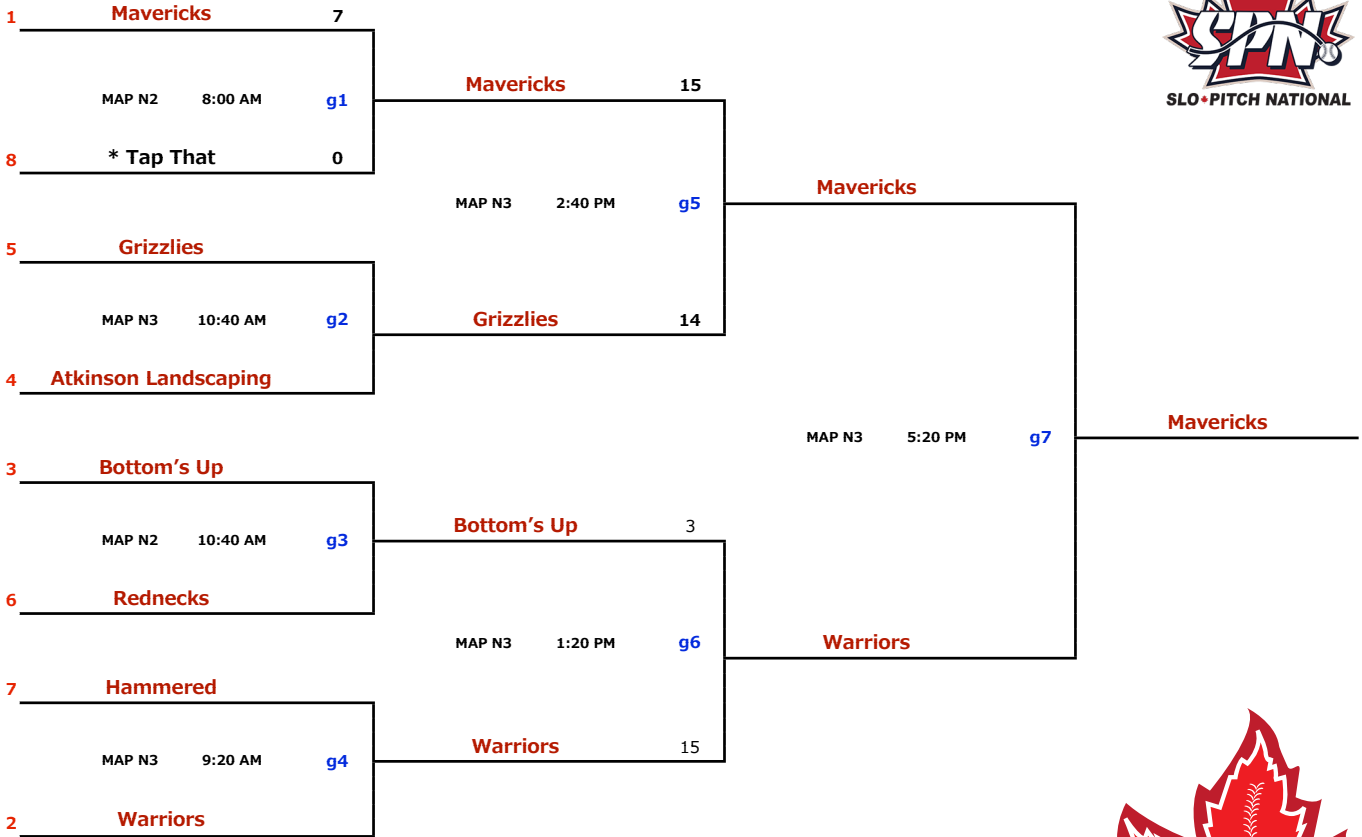

LMSP YET F ~ H : 2017 EDITION	July 20-23	F1 DIVISION
--------------------------------------	-------------------	--------------------

* missed one play off game, have to re-apply for 2018

LMSP YET F ~ H : 2017 EDITION	July 20-23	F2 DIVISION
--------------------------------------	-------------------	--------------------

* missed one play off game, have to re-apply for 2018

LMSP YET F ~ H : 2017 EDITION	July 20-23	G1 DIVISION
--------------------------------------	-------------------	--------------------

* missed one play off game, have to re-apply for 2018

LMSP YET F ~ H : 2017 EDITION	July 20-23	G2 DIVISION
--------------------------------------	-------------------	--------------------

* missed one play off game, have to re-apply for 2018

LMSP YET F ~ H : 2017 EDITION	July 20-23	H1 DIVISION
--------------------------------------	-------------------	--------------------