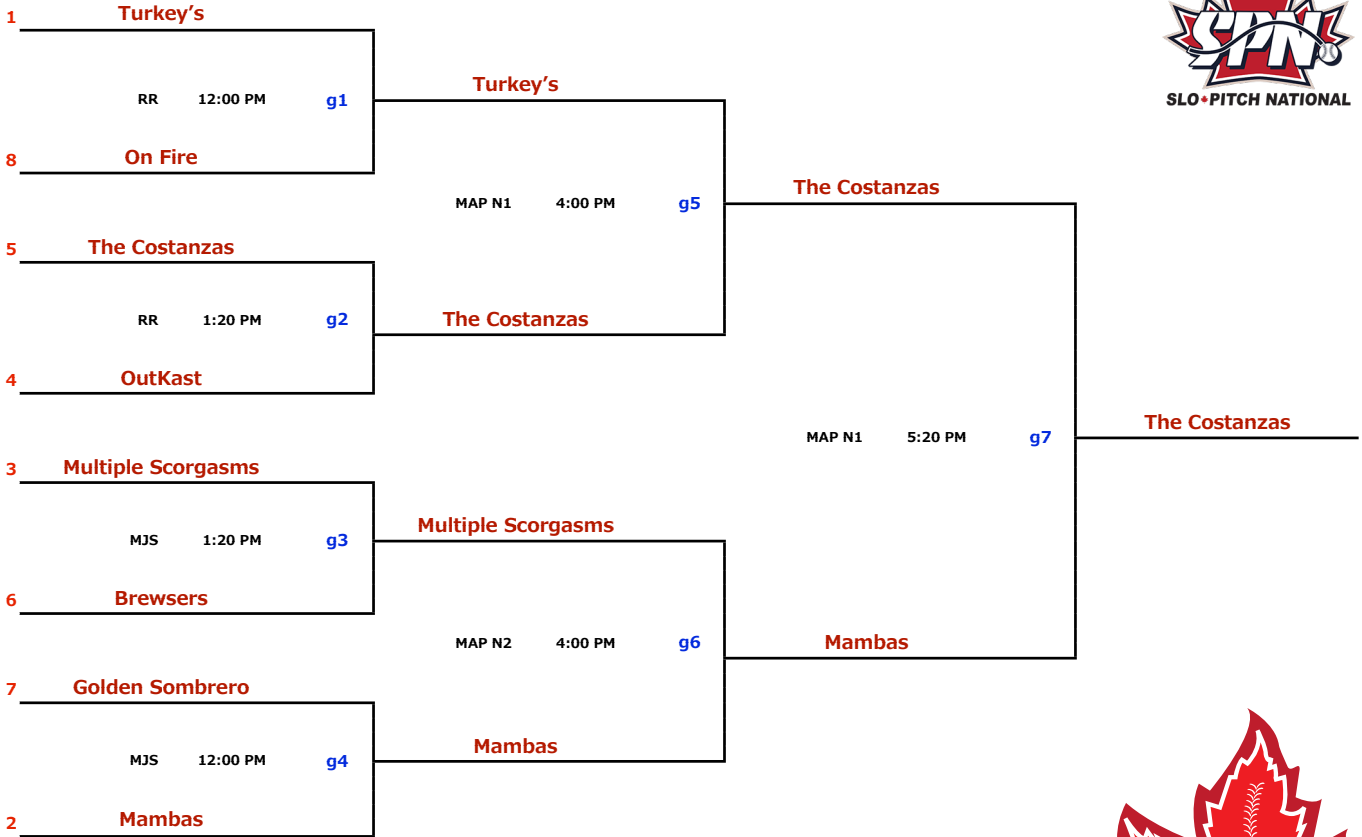

LMSP YET F ~ H : 2017 EDITION	July 20-23	F1 DIVISION
--------------------------------------	-------------------	--------------------

* missed one play off game, have to re-apply for 2018

LMSP YET F ~ H : 2017 EDITION	July 20-23	F2 DIVISION
--------------------------------------	-------------------	--------------------

* missed one play off game, have to re-apply for 2018

LMSP YET F ~ H : 2017 EDITION	July 20-23	G1 DIVISION
--------------------------------------	-------------------	--------------------

* missed one play off game, have to re-apply for 2018

LMSP YET F ~ H : 2017 EDITION	July 20-23	G2 DIVISION
--------------------------------------	-------------------	--------------------

* missed one play off game, have to re-apply for 2018

LMSP YET F ~ H : 2017 EDITION	July 20-23	H1 DIVISION
--------------------------------------	-------------------	--------------------