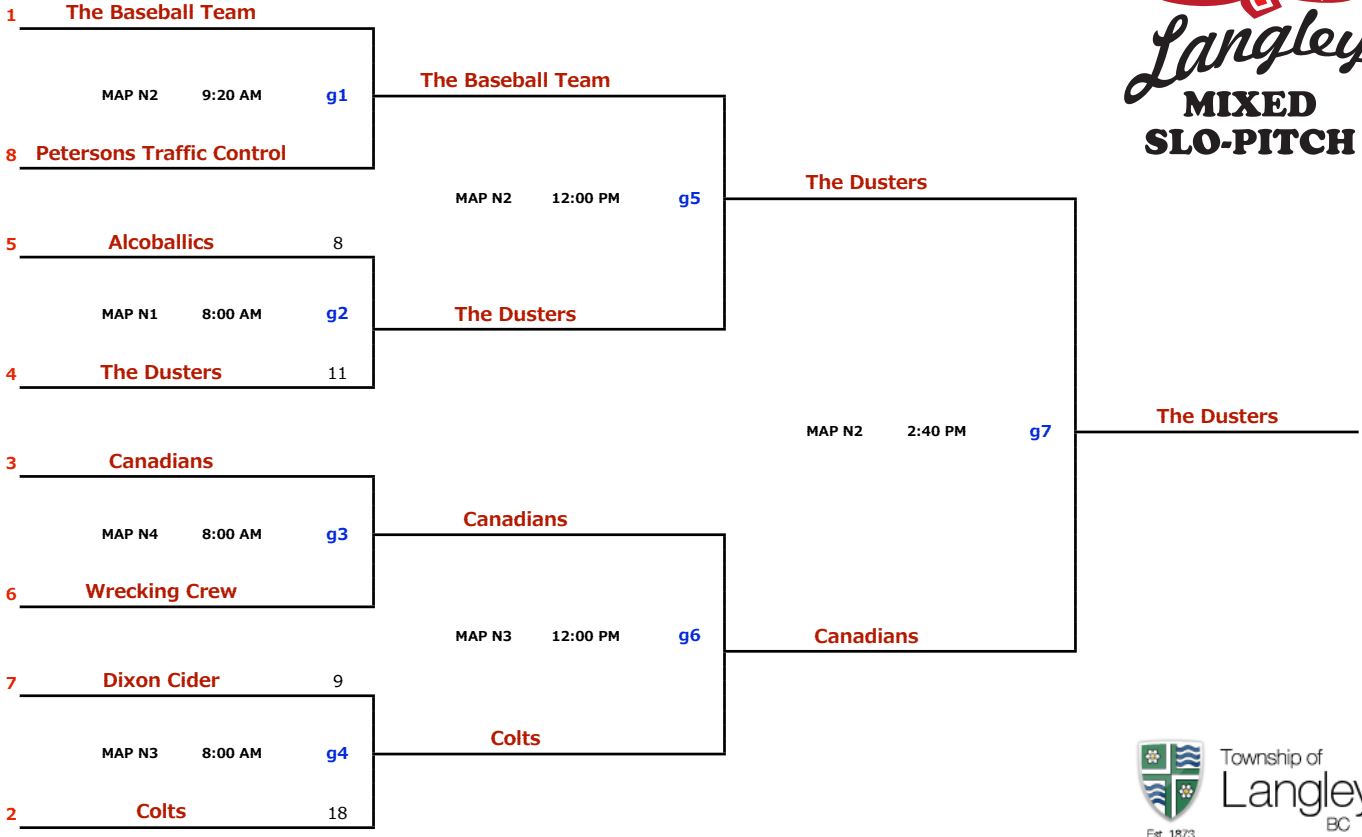

* missed one play off game, have to re-apply for 2018

LMSP YET F ~ H : 2017 EDITION	July 20-23	G1 DIVISION
--------------------------------------	-------------------	--------------------

* missed one play off game, have to re-apply for 2018

LMSP YET F ~ H : 2017 EDITION	July 20-23	G2 DIVISION
--------------------------------------	-------------------	--------------------

* missed one play off game, have to re-apply for 2018

LMSP YET F ~ H : 2017 EDITION	July 20-23	H1 DIVISION
--------------------------------------	-------------------	--------------------