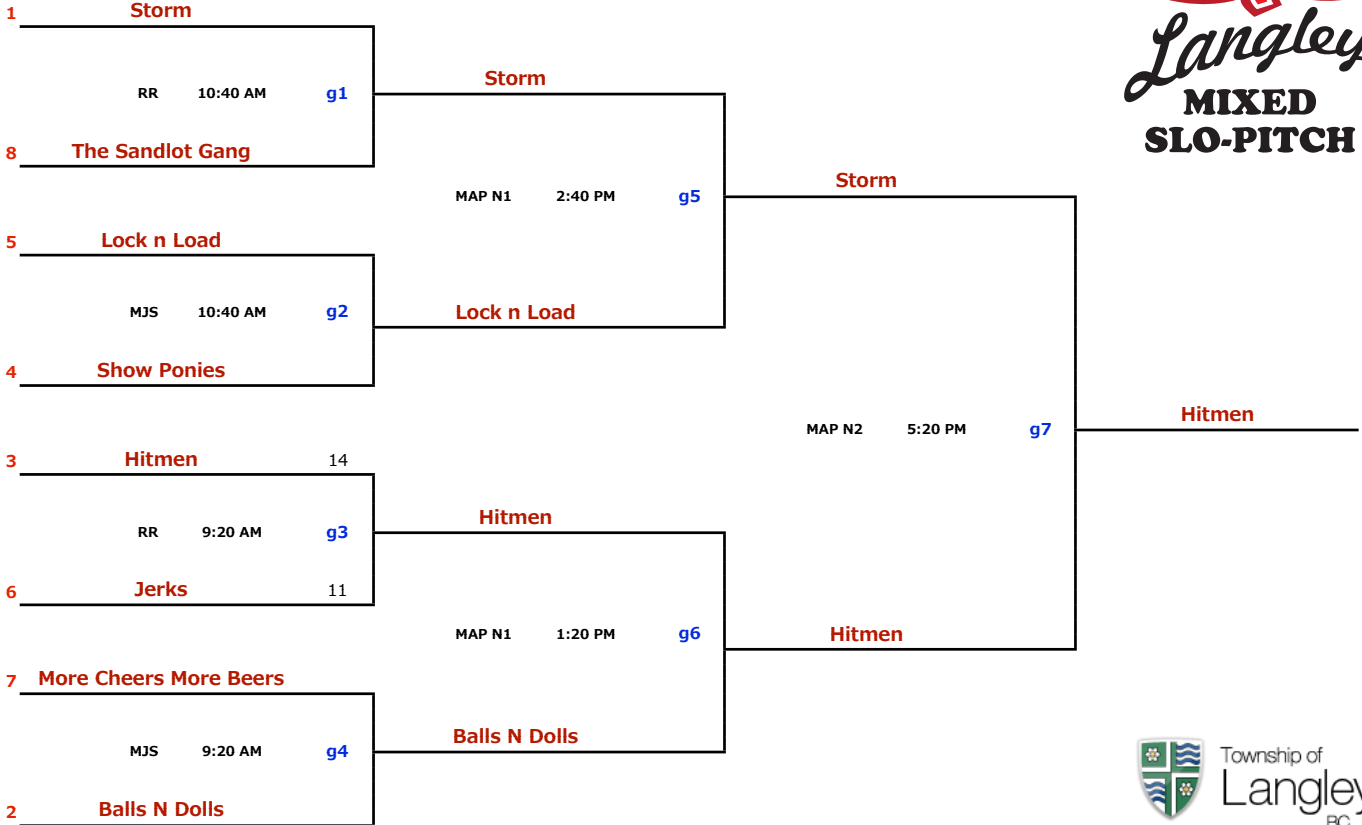

LMSP YET F ~ H : 2017 EDITION	July 20-23	F1 DIVISION
--------------------------------------	-------------------	--------------------

* missed one play off game, have to re-apply for 2018

LMSP YET F ~ H : 2017 EDITION	July 20-23	F2 DIVISION
--------------------------------------	-------------------	--------------------

* missed one play off game, have to re-apply for 2018

LMSP YET F ~ H : 2017 EDITION	July 20-23	G1 DIVISION
--------------------------------------	-------------------	--------------------

* missed one play off game, have to re-apply for 2018

LMSP YET F ~ H : 2017 EDITION	July 20-23	G2 DIVISION
--------------------------------------	-------------------	--------------------

* missed one play off game, have to re-apply for 2018

LMSP YET F ~ H : 2017 EDITION	July 20-23	H1 DIVISION
--------------------------------------	-------------------	--------------------