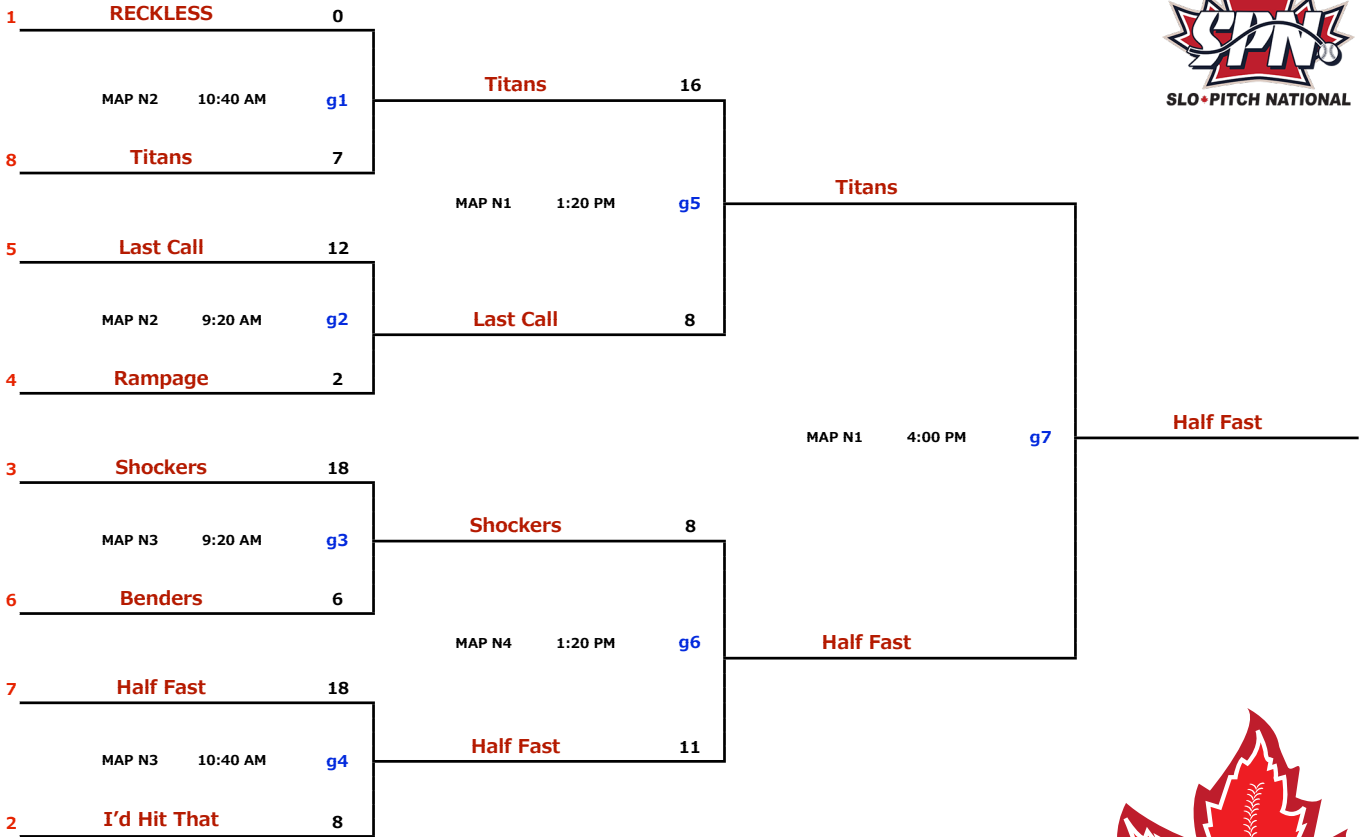

LMSP YET A ~ B: 2017 EDITION	July 6-9	B1 DIVISION

* missed one play off game, have to re-apply for 2017

LMSP YET A ~ B: 2017 EDITION	July 6-9	B2 DIVISION

* missed one play off game, have to re-apply for 2017