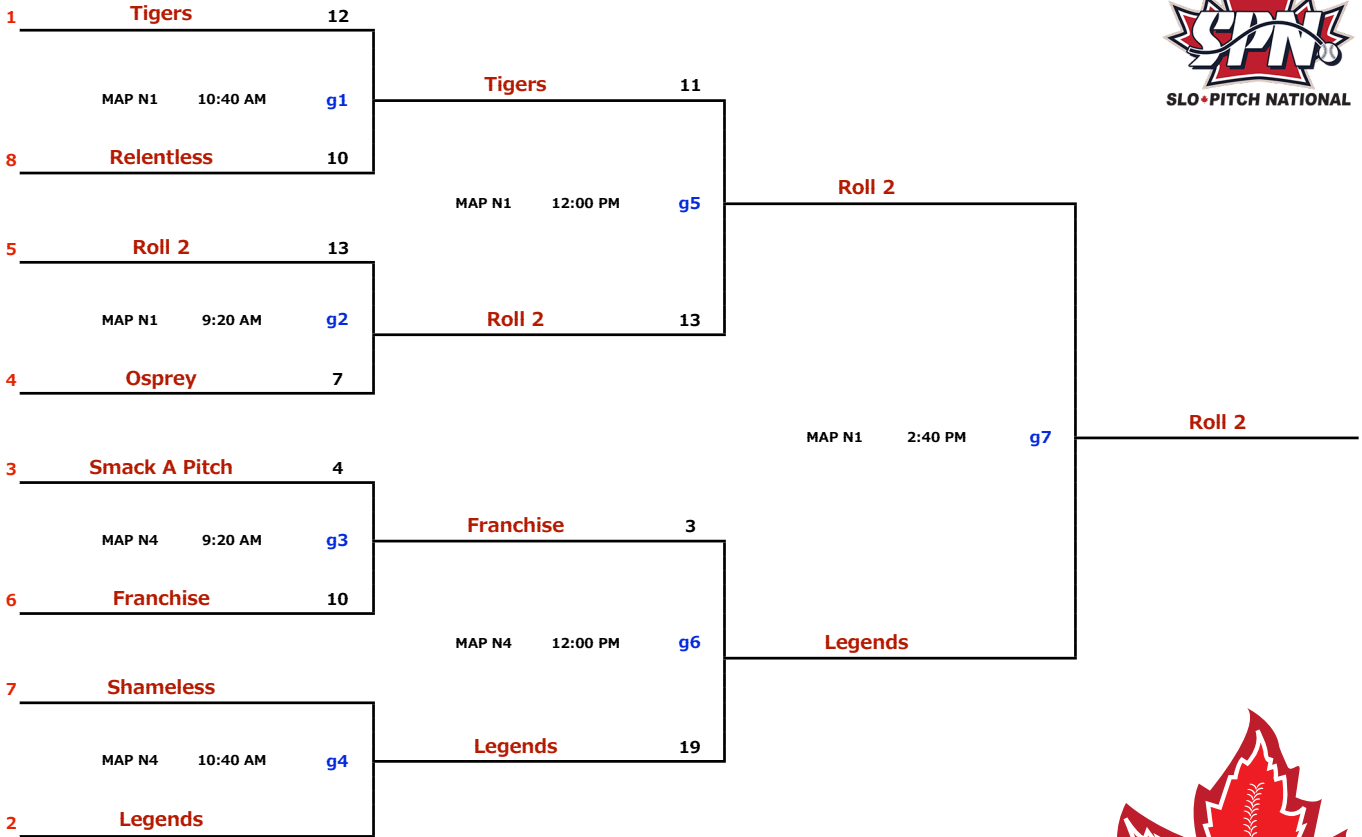

<b>LMSP YET A ~ B: 2017 EDITION</b>	<b>July 6-9</b>	<b>Elite DIVISION</b>
-------------------------------------	-----------------	-----------------------

\* missed one play off game, have to re-apply for 2017

<b>LMSP YET A ~ B: 2017 EDITION</b>	<b>July 6-9</b>	<b>A DIVISION</b>
-------------------------------------	-----------------	-------------------

\* missed one play off game, have to re-apply for 2017

<b>LMSP YET A ~ B: 2017 EDITION</b>	<b>July 6-9</b>	<b>B1 DIVISION</b>
-------------------------------------	-----------------	--------------------