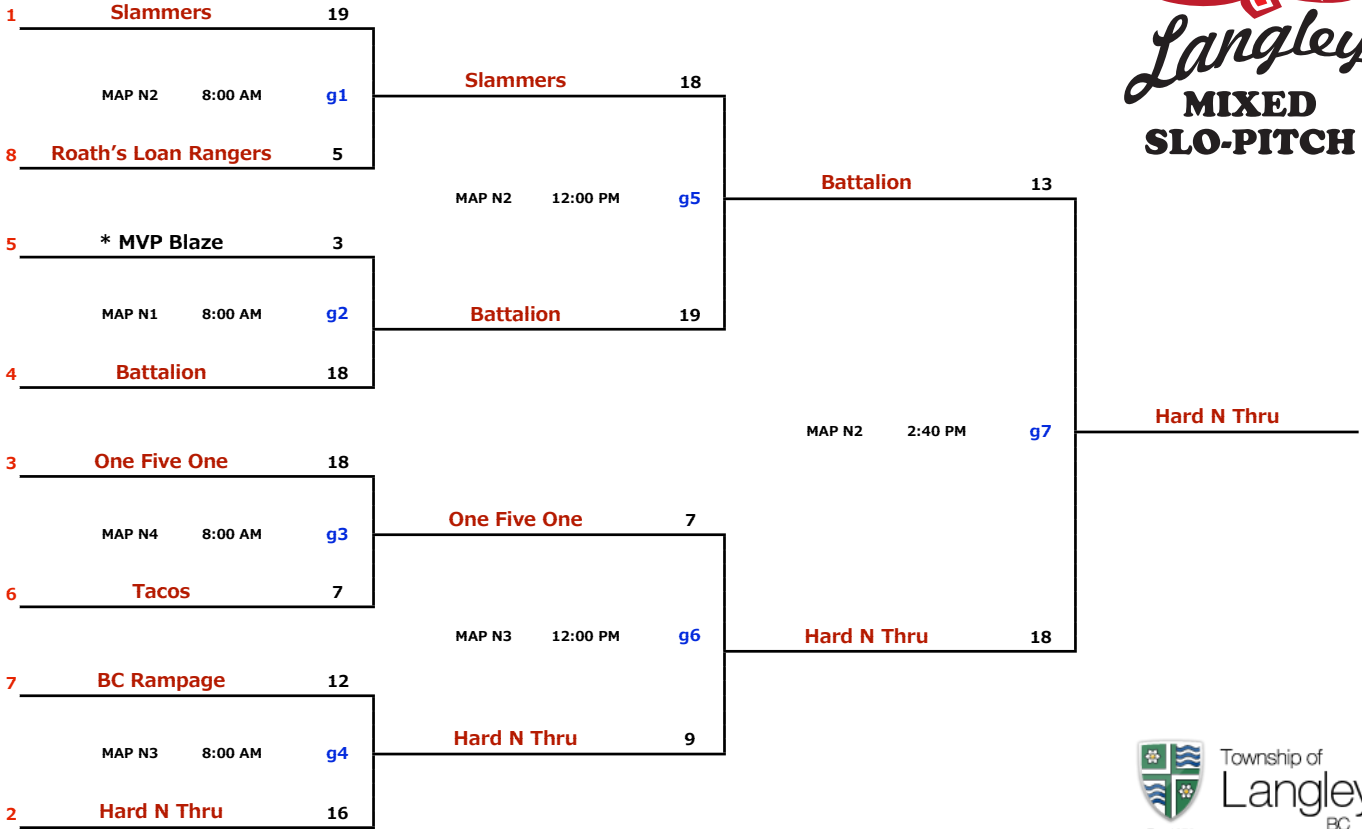

<b>LMSP YET A ~ B: 2017 EDITION</b>	<b>July 6-9</b>	<b>Elite DIVISION</b>
-------------------------------------	-----------------	-----------------------

\* missed one play off game, have to re-apply for 2017

<b>LMSP YET A ~ B: 2017 EDITION</b>	<b>July 6-9</b>	<b>A DIVISION</b>
-------------------------------------	-----------------	-------------------

\* missed one play off game, have to re-apply for 2017

<b>LMSP YET A ~ B: 2017 EDITION</b>	<b>July 6-9</b>	<b>B1 DIVISION</b>
-------------------------------------	-----------------	--------------------