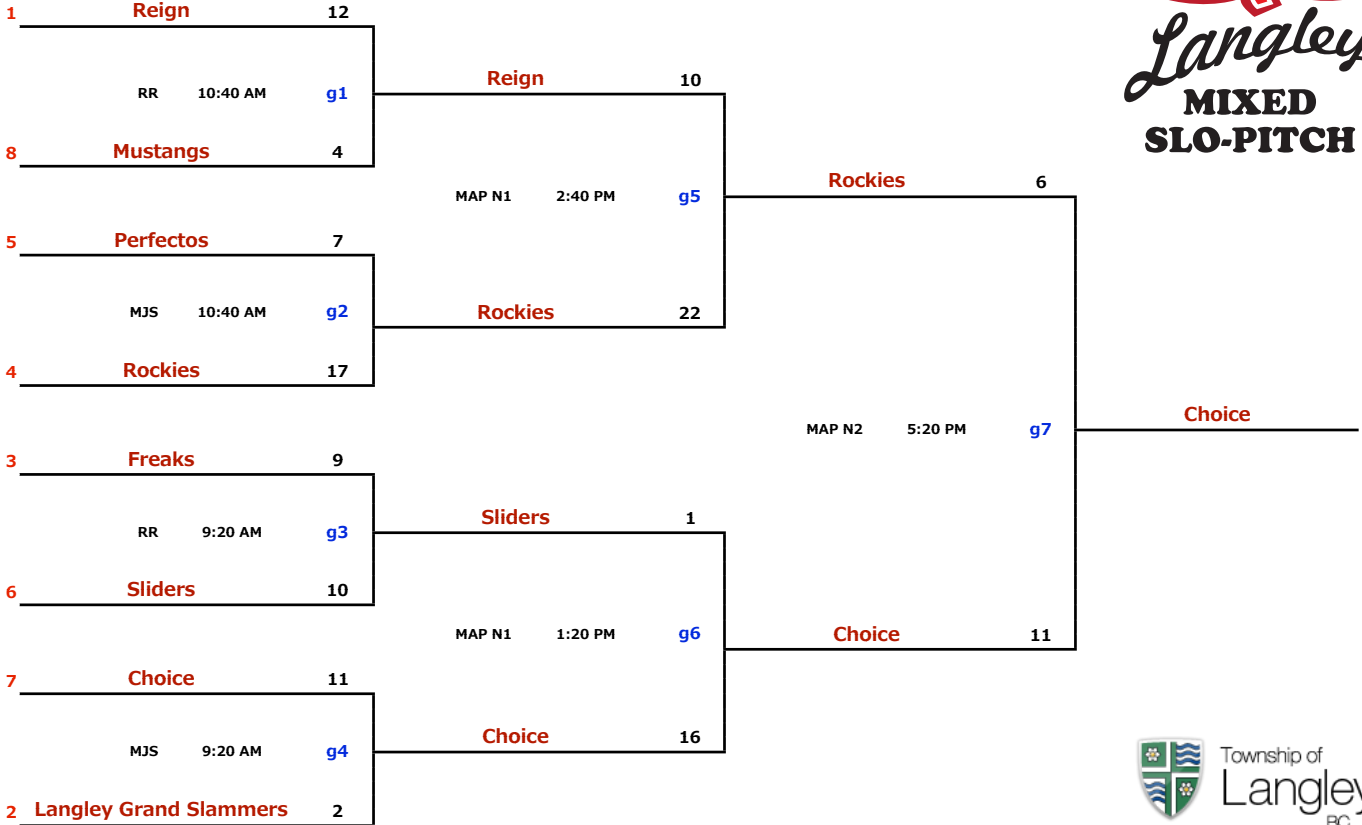

LMSP YET C ~ E : 2017 EDITION	July 13-16	C1 DIVISION
--------------------------------------	-------------------	--------------------

* missed one play off game, have to re-apply for 2018

LMSP YET C ~ E : 2017 EDITION	July 13-16	C2 DIVISION
--------------------------------------	-------------------	--------------------

* missed one play off game, have to re-apply for 2018

LMSP YET C ~ E : 2017 EDITION	July 13-16	D1 DIVISION
--------------------------------------	-------------------	--------------------

* missed one play off game, have to re-apply for 2018

LMSP YET C ~ E : 2017 EDITION	July 13-16	D2 DIVISION
--------------------------------------	-------------------	--------------------

* missed one play off game, have to re-apply for 2018

LMSP YET C ~ E : 2017 EDITION	July 13-16	E1 DIVISION
--------------------------------------	-------------------	--------------------