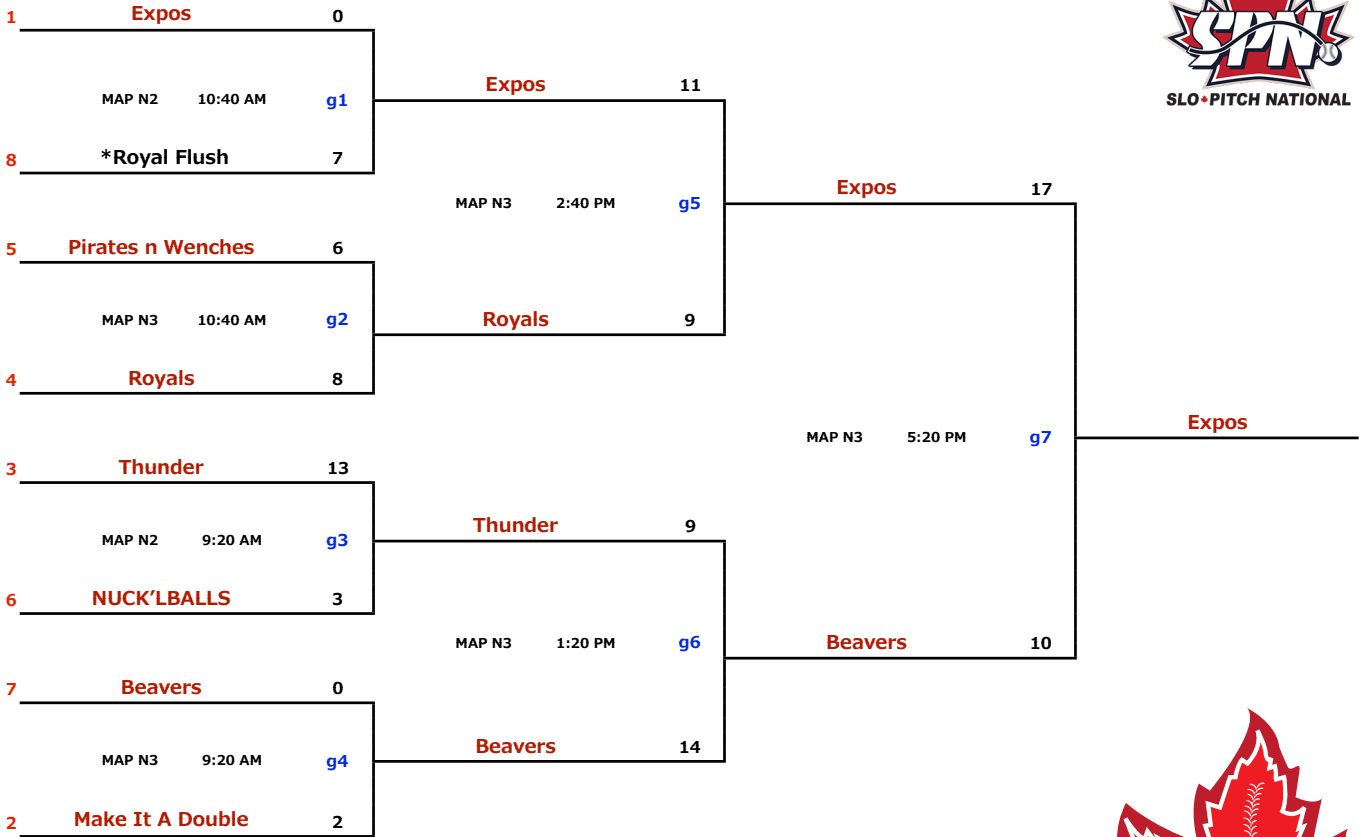

LMSP YET C ~ E : 2017 EDITION	July 13-16	E1 DIVISION

* missed one play off game, have to re-apply for 2018