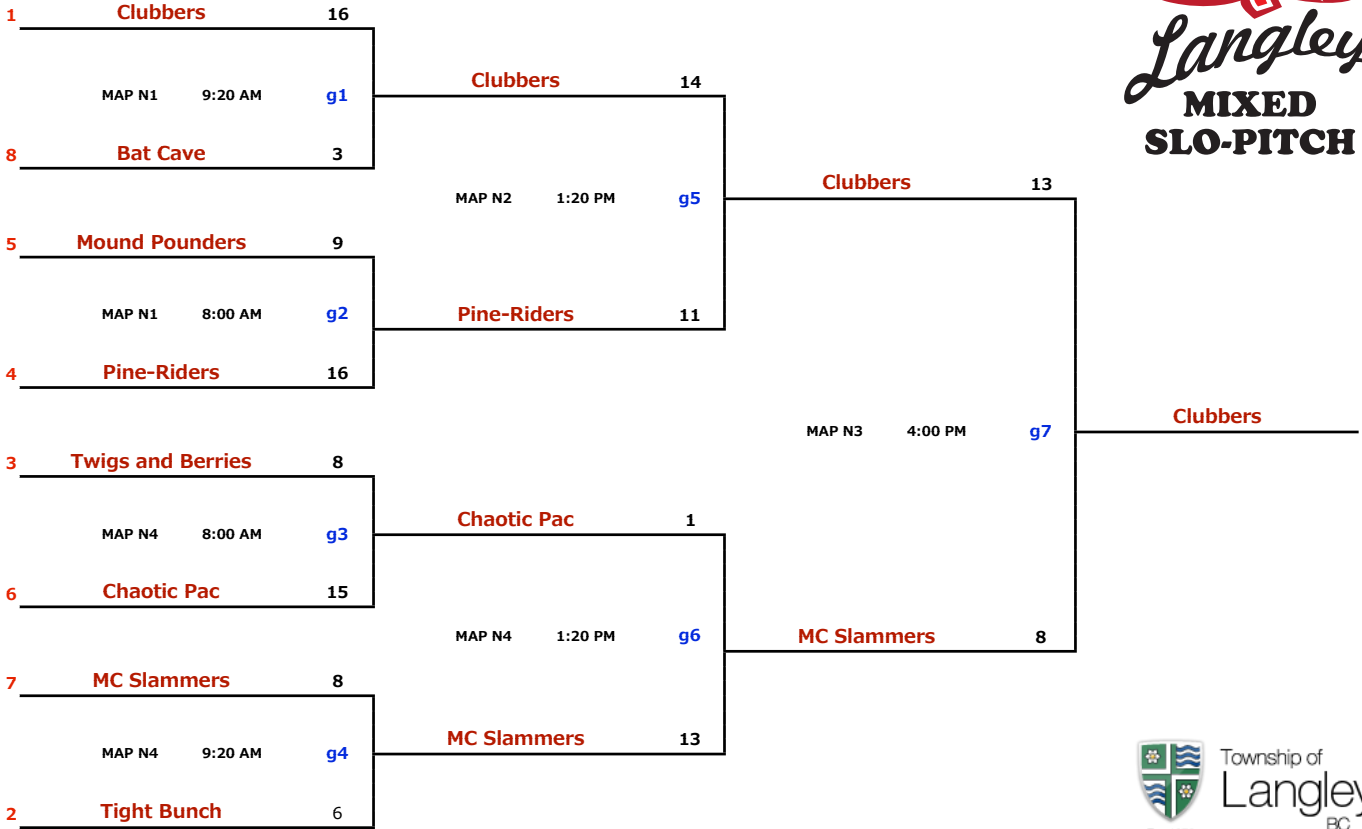

* missed one play off game, have to re-apply for 2018

LMSP YET C ~ E : 2017 EDITION	July 13-16	D1 DIVISION
--------------------------------------	-------------------	--------------------

* missed one play off game, have to re-apply for 2018

LMSP YET C ~ E : 2017 EDITION	July 13-16	D2 DIVISION
--------------------------------------	-------------------	--------------------

* missed one play off game, have to re-apply for 2018

LMSP YET C ~ E : 2017 EDITION	July 13-16	E1 DIVISION
--------------------------------------	-------------------	--------------------