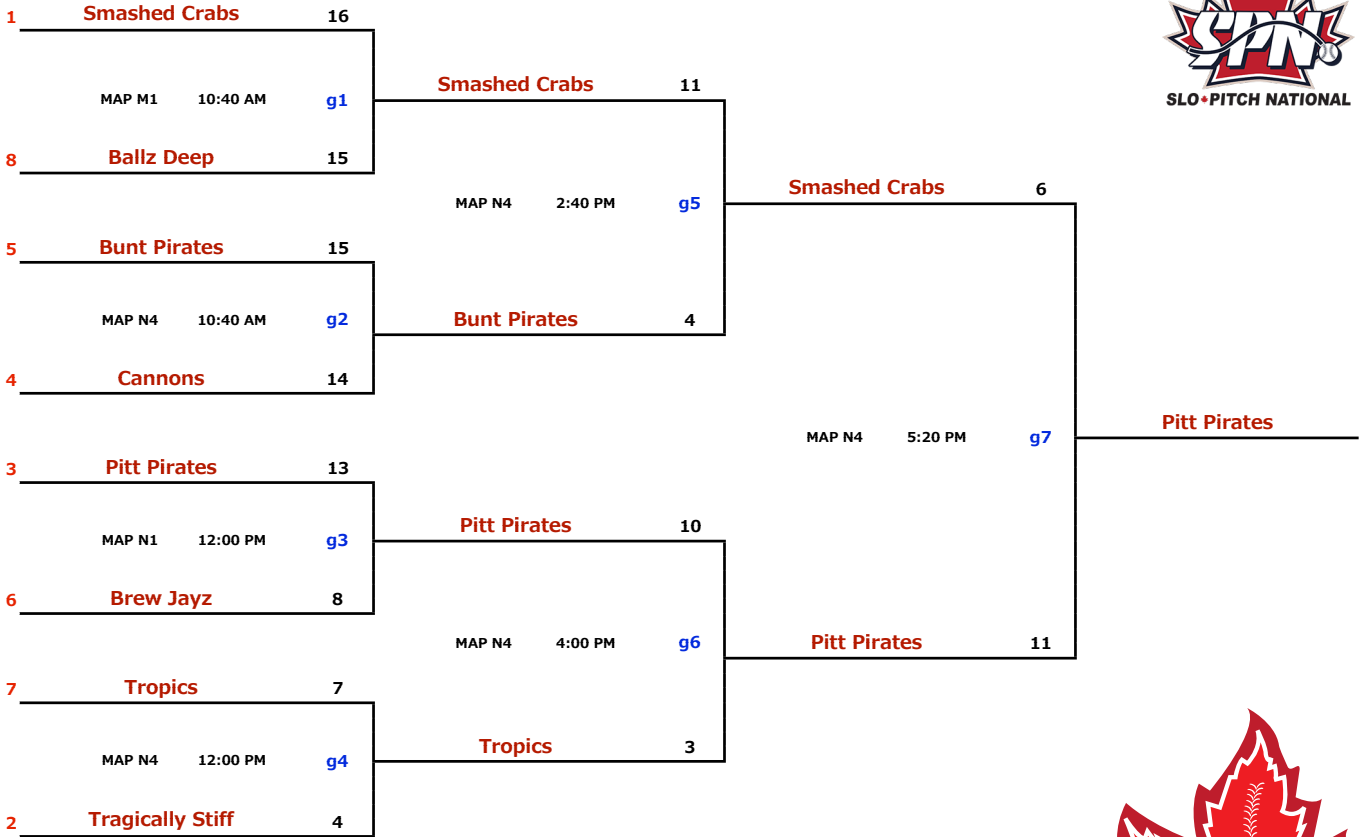

LMSP YET C ~ E : 2017 EDITION	July 13-16	C1 DIVISION
--------------------------------------	-------------------	--------------------

* missed one play off game, have to re-apply for 2018

LMSP YET C ~ E : 2017 EDITION	July 13-16	C2 DIVISION
--------------------------------------	-------------------	--------------------

* missed one play off game, have to re-apply for 2018

LMSP YET C ~ E : 2017 EDITION	July 13-16	D1 DIVISION
--------------------------------------	-------------------	--------------------

* missed one play off game, have to re-apply for 2018

LMSP YET C ~ E : 2017 EDITION	July 13-16	D2 DIVISION
--------------------------------------	-------------------	--------------------

* missed one play off game, have to re-apply for 2018

LMSP YET C ~ E : 2017 EDITION	July 13-16	E1 DIVISION
--------------------------------------	-------------------	--------------------