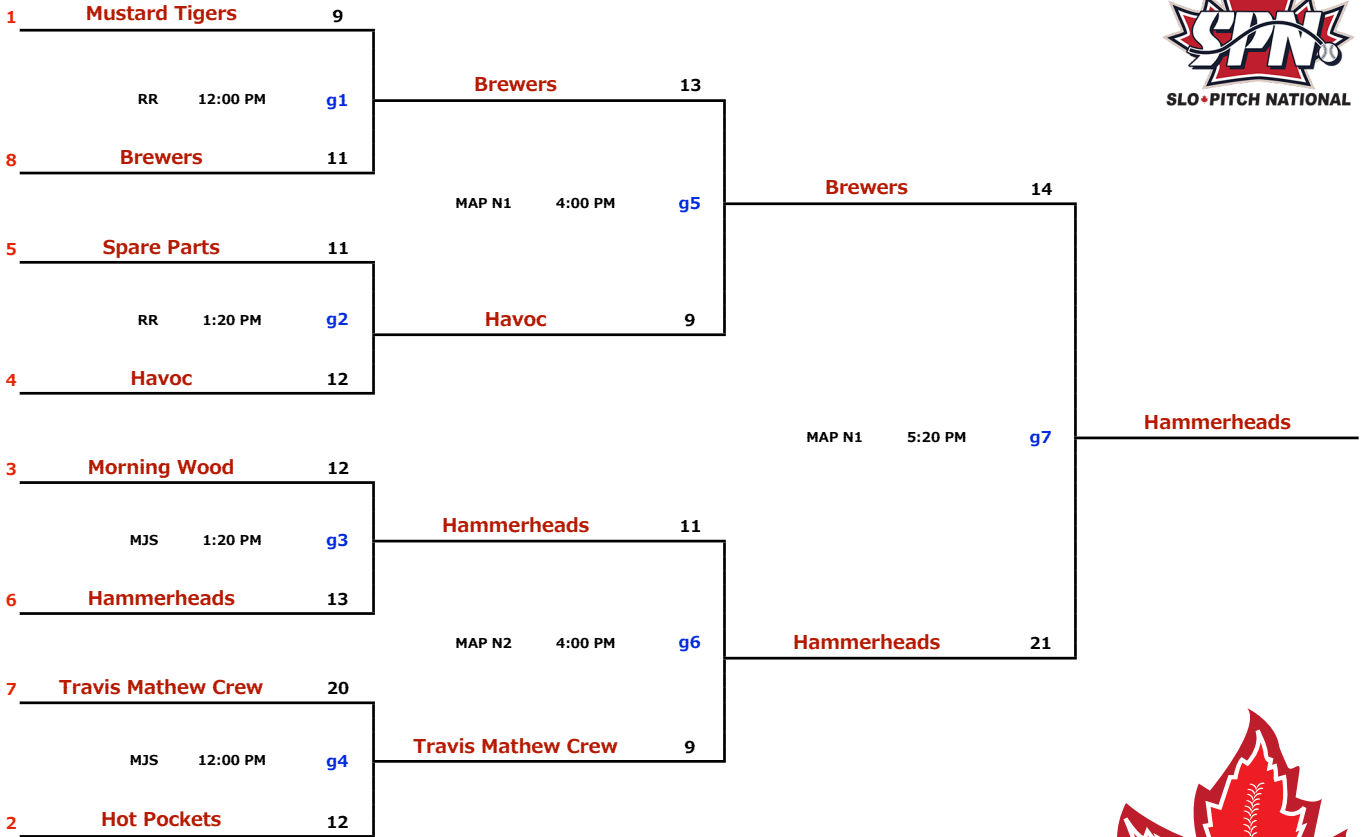

LMSP YET C ~ E : 2017 EDITION	July 13-16	C1 DIVISION
--------------------------------------	-------------------	--------------------

* missed one play off game, have to re-apply for 2018

LMSP YET C ~ E : 2017 EDITION	July 13-16	C2 DIVISION
--------------------------------------	-------------------	--------------------

* missed one play off game, have to re-apply for 2018

LMSP YET C ~ E : 2017 EDITION	July 13-16	D1 DIVISION
--------------------------------------	-------------------	--------------------

* missed one play off game, have to re-apply for 2018

LMSP YET C ~ E : 2017 EDITION	July 13-16	D2 DIVISION
--------------------------------------	-------------------	--------------------

* missed one play off game, have to re-apply for 2018

LMSP YET C ~ E : 2017 EDITION	July 13-16	E1 DIVISION
--------------------------------------	-------------------	--------------------