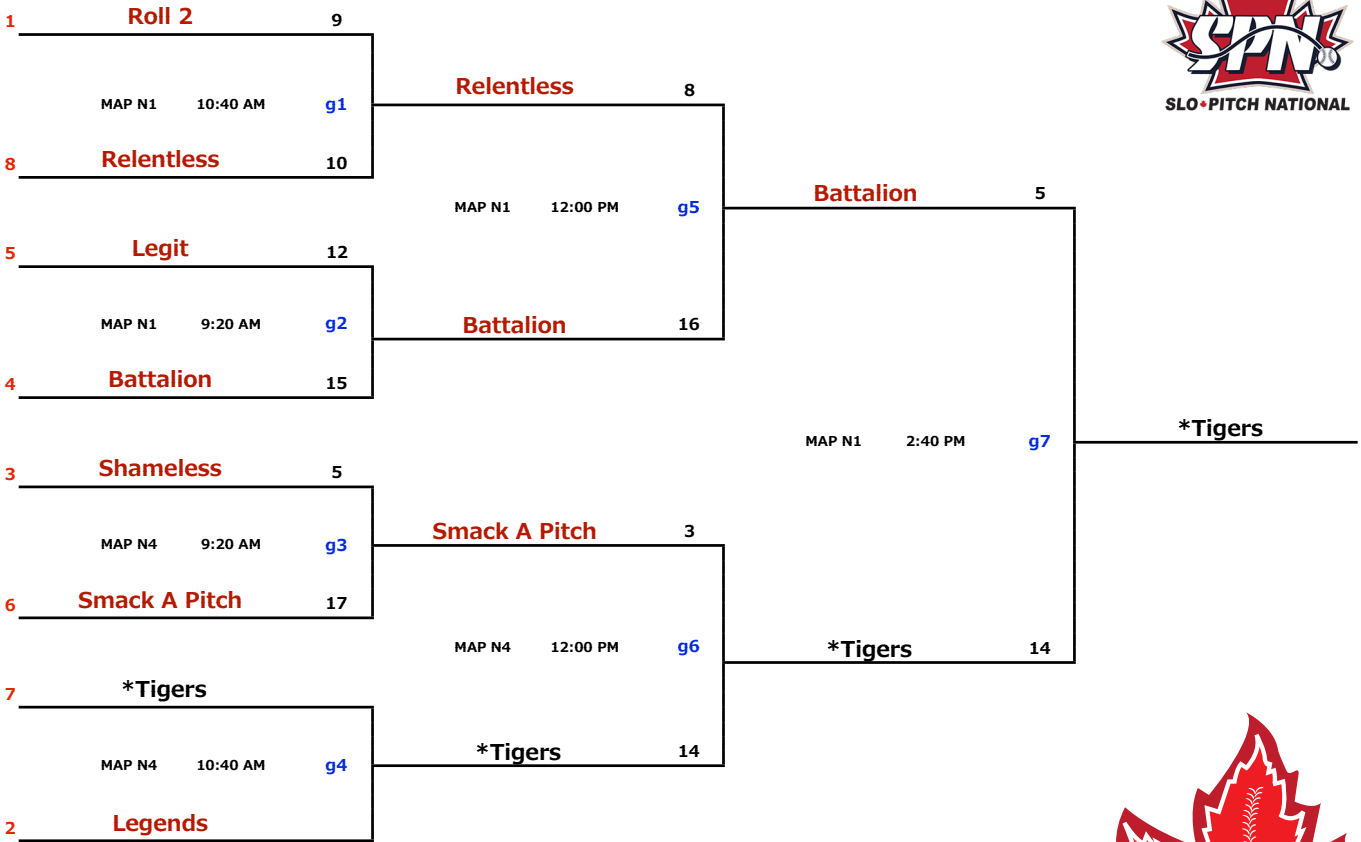

LMSP YET A ~ B: 2018 EDITION	July 5-8	Elite DIVISION
-------------------------------------	-----------------	-----------------------

* missed one play off game, have to re-apply for 2019

LMSP YET A ~ B: 2018 EDITION	July 5-8	A DIVISION
-------------------------------------	-----------------	-------------------

* missed one play off game, have to re-apply for 2019