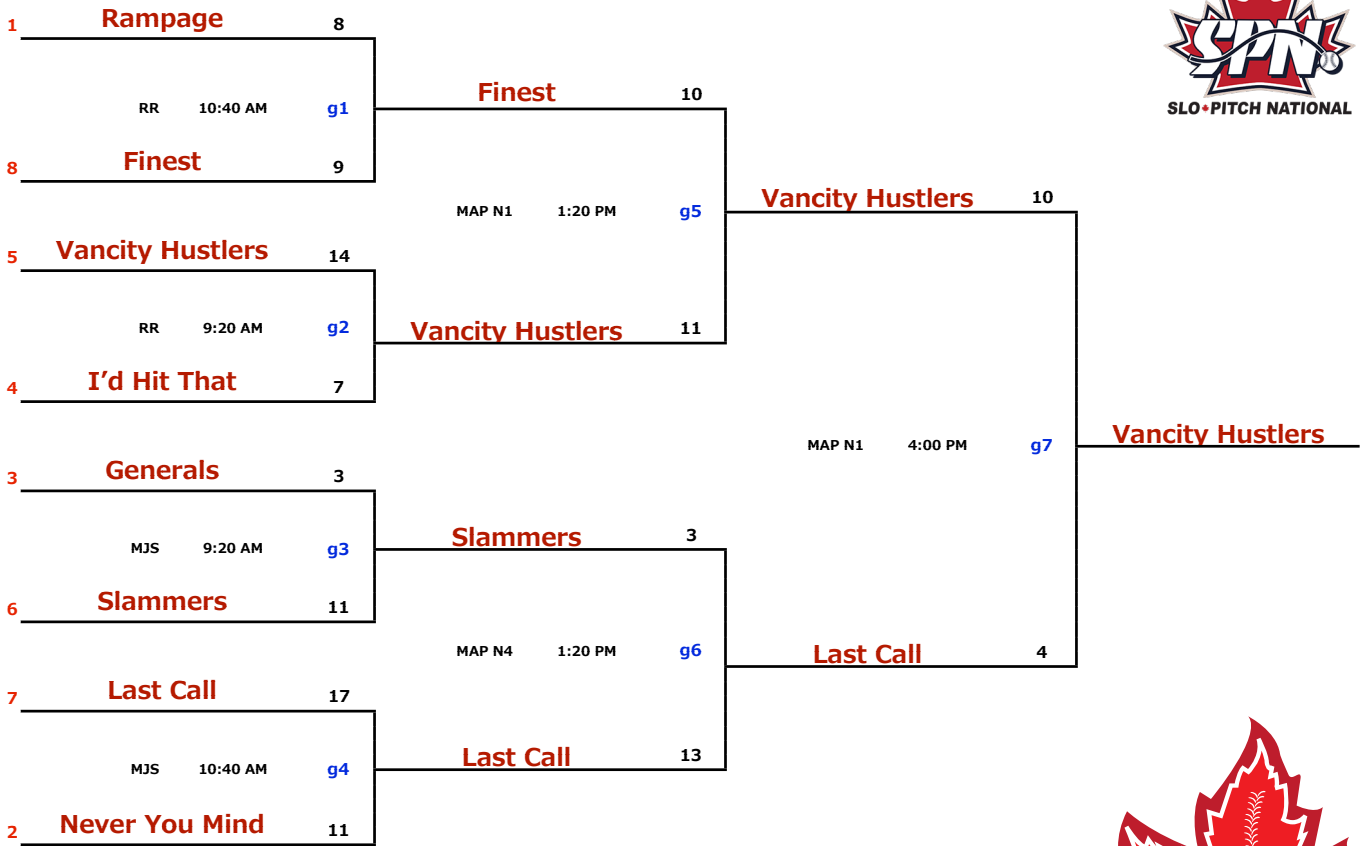

LMSP YET A ~ B: 2018 EDITION	July 5-8	B1 DIVISION
-------------------------------------	-----------------	--------------------

* missed one play off game, have to re-apply for 2019

LMSP YET A ~ B: 2018 EDITION	July 5-8	B2 DIVISION
-------------------------------------	-----------------	--------------------

* missed one play off game, have to re-apply for 2019