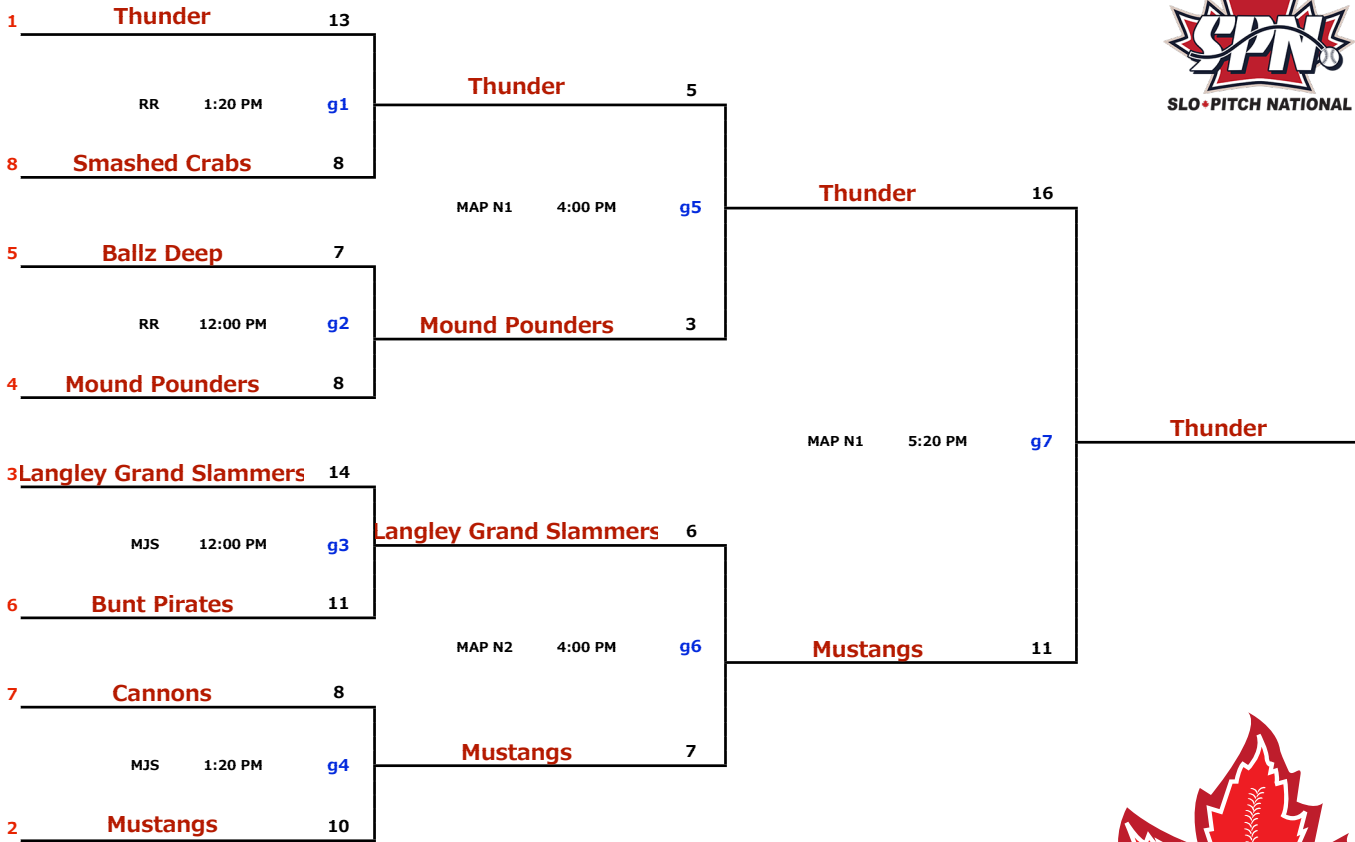

LMSP YET C ~ E : 2018 EDITION	July 12-15	D1 DIVISION
-------------------------------	------------	-------------

* missed one play off game, have to re-apply for 2019

LMSP YET C ~ E : 2018 EDITION	July 12-15	D2 DIVISION
-------------------------------	------------	-------------

* illegal player, have to re-apply for 2019