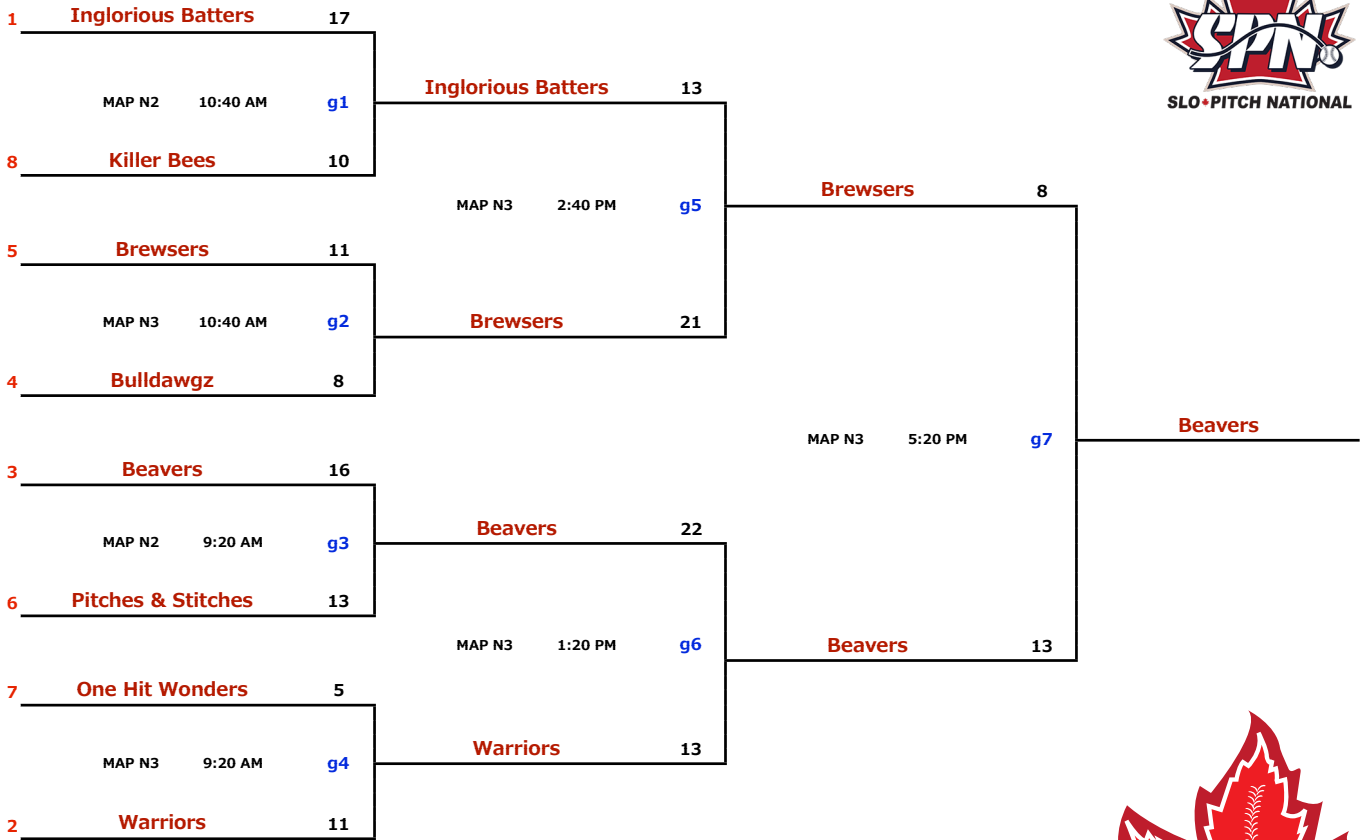

LMSP YET C ~ E : 2018 EDITION	July 12-15	E1 DIVISION
--------------------------------------	-------------------	--------------------

* missed one play off game, have to re-apply for 2019

LMSP YET C ~ E : 2018 EDITION	July 12-15	E2 DIVISION
--------------------------------------	-------------------	--------------------

* missed one play off game, have to re-apply for 2019