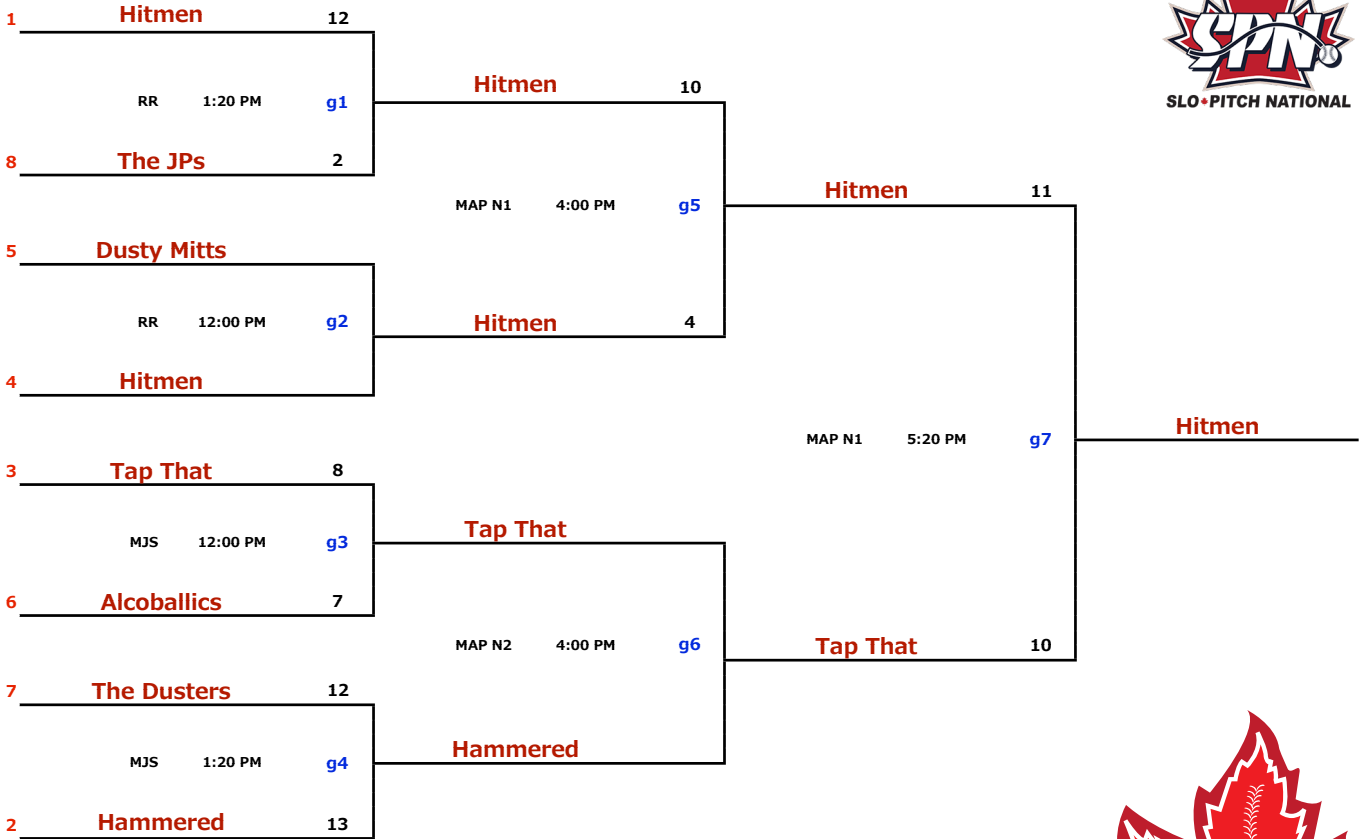

|                                      |                   |                    |
|--------------------------------------|-------------------|--------------------|
| <b>LMSP YET F ~ H : 2018 EDITION</b> | <b>July 19-22</b> | <b>F1 DIVISION</b> |
|--------------------------------------|-------------------|--------------------|

\* missed one play off game, have to re-apply for 2019

|                                      |                   |                    |
|--------------------------------------|-------------------|--------------------|
| <b>LMSP YET F ~ H : 2018 EDITION</b> | <b>July 19-22</b> | <b>F2 DIVISION</b> |
|--------------------------------------|-------------------|--------------------|

\* missed one play off game, have to re-apply for 2019