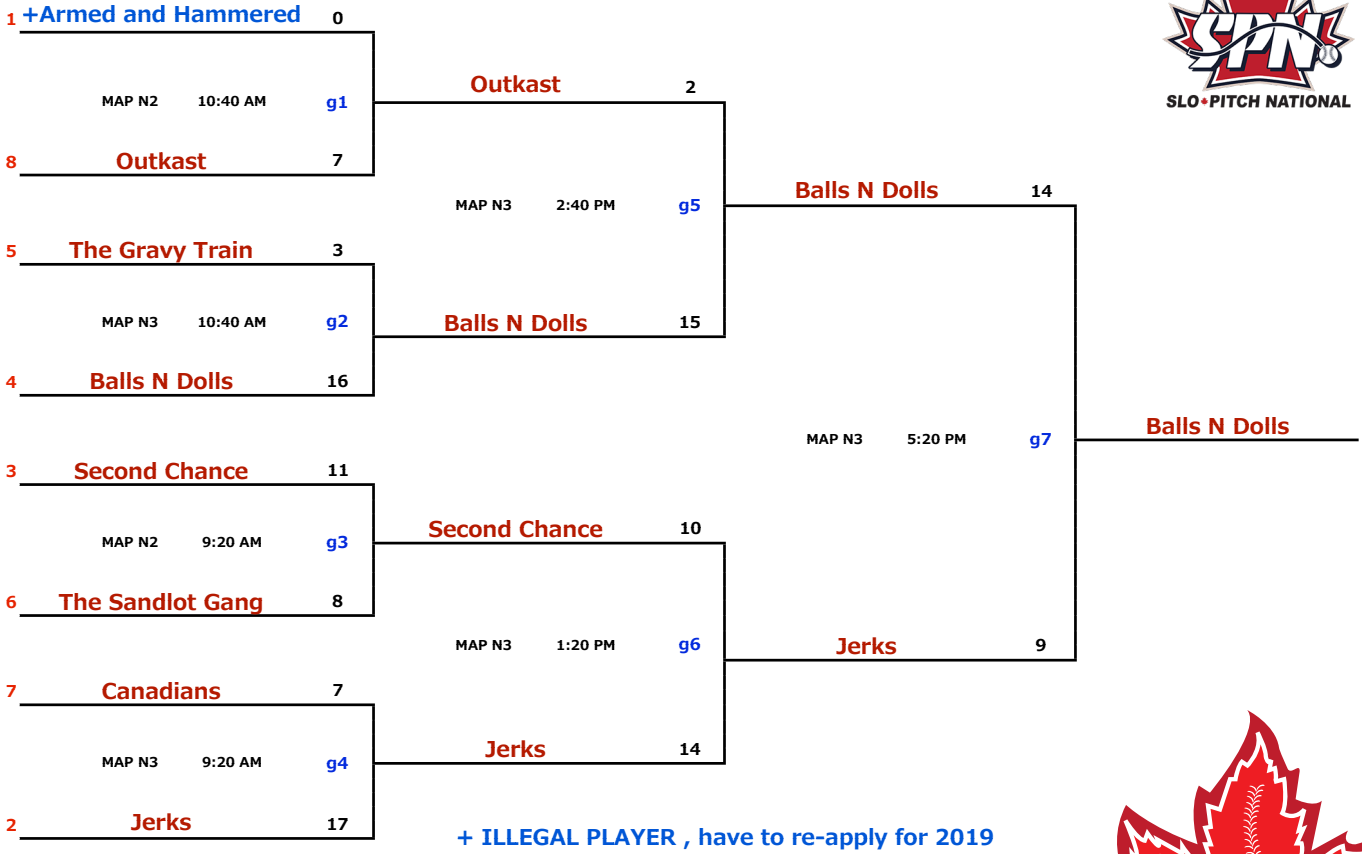

<b>LMSP YET F ~ H : 2018 EDITION</b>	<b>July 19-22</b>	<b>G1 DIVISION</b>
--------------------------------------	-------------------	--------------------

\* missed one play off game, have to re-apply for 2019

<b>LMSP YET F ~ H : 2018 EDITION</b>	<b>July 19-22</b>	<b>G2 DIVISION</b>
--------------------------------------	-------------------	--------------------

\* missed one play off game, have to re-apply for 2019