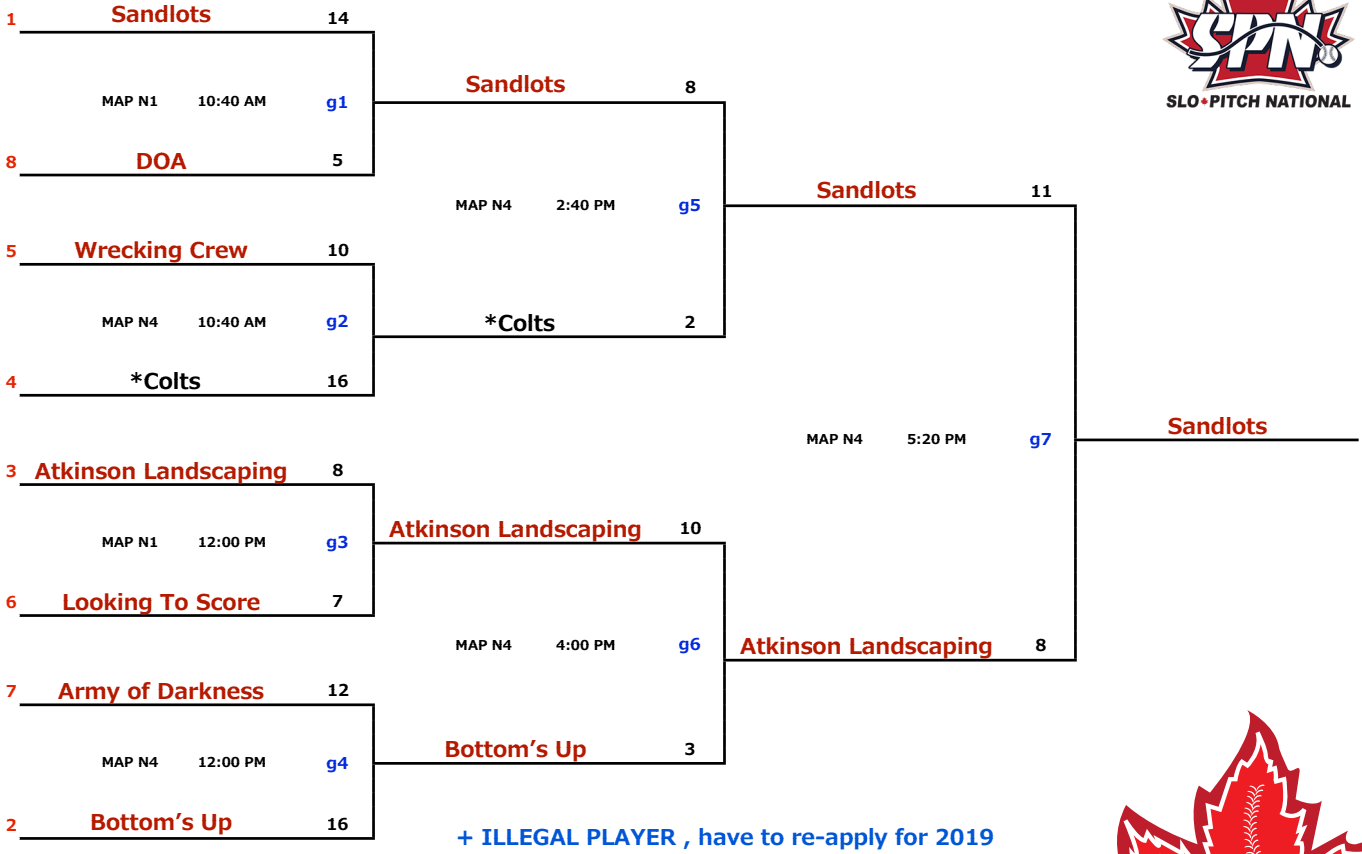

<b>LMSP YET F ~ H : 2018 EDITION</b>	<b>July 19-22</b>	<b>H1 DIVISION</b>
--------------------------------------	-------------------	--------------------

\* missed one play off game, have to re-apply for 2019

<b>LMSP YET F ~ H : 2018 EDITION</b>	<b>July 19-22</b>	<b>H2 DIVISION</b>
--------------------------------------	-------------------	--------------------

\* missed one play off game, have to re-apply for 2019