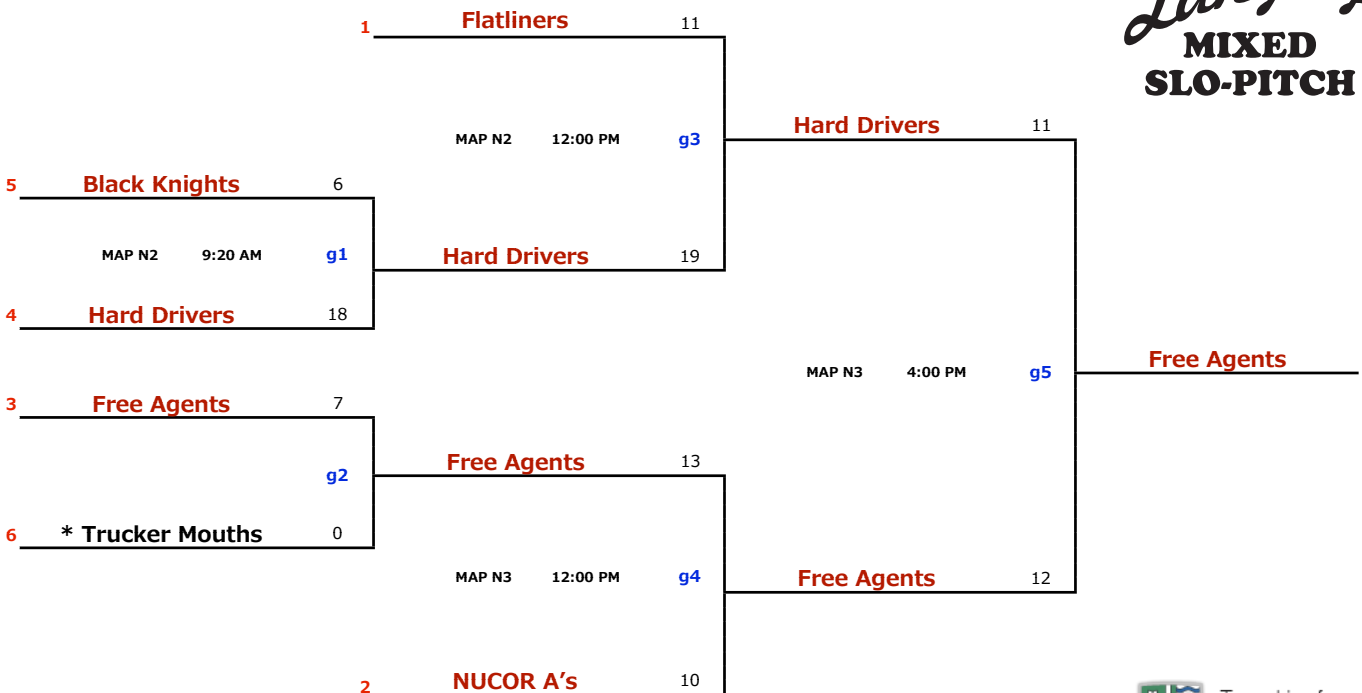

LMSP YET I ~ J : 2018 EDITION	July 27-30	K1 DIVISION
-------------------------------	------------	-------------

* missed one play off game, have to re-apply for 2019

+ ILLEGAL PLAYER , have to re-apply for 2019

LMSP YET I ~ J : 2018 EDITION	July 27-30	K2 DIVISION
-------------------------------	------------	-------------

* missed one play off game, have to re-apply for 2019

+ ILLEGAL PLAYER , have to re-apply for 2019