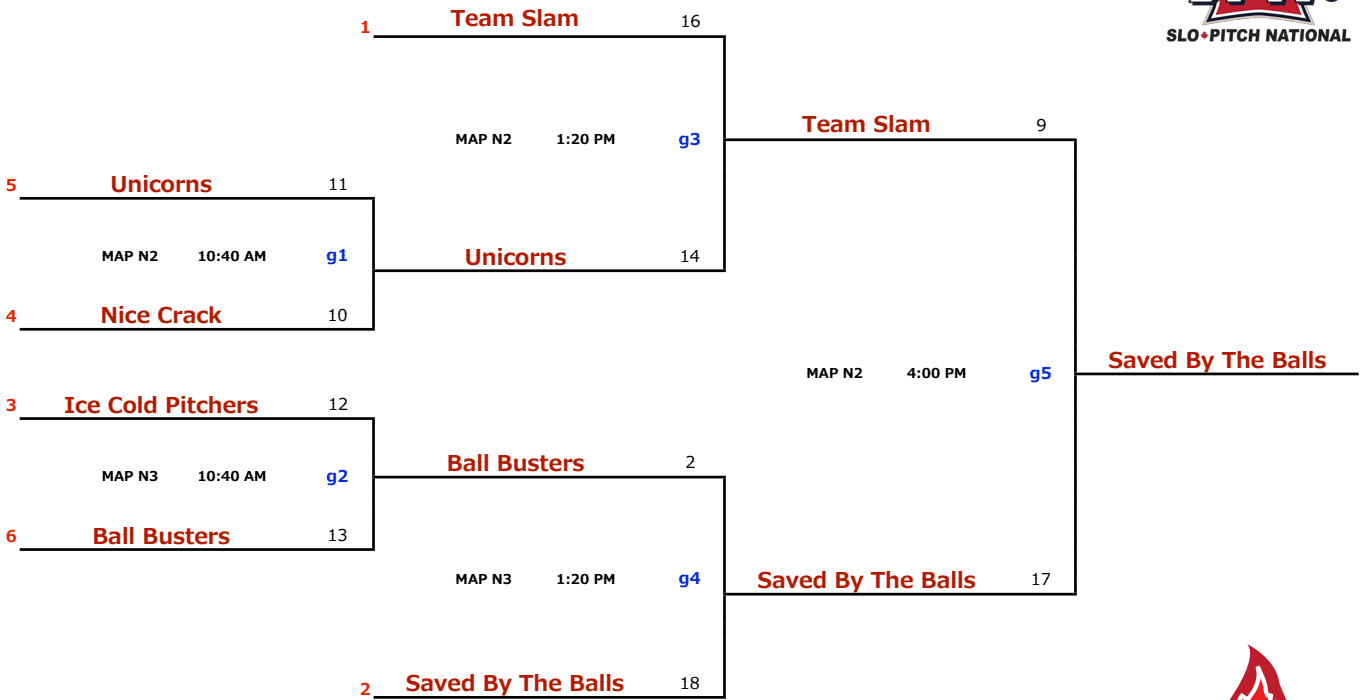

LMSP YET I ~ J : 2018 EDITION	July 27-30	K1 DIVISION
-------------------------------	------------	-------------

* missed one play off game, have to re-apply for 2019

+ ILLEGAL PLAYER , have to re-apply for 2019

LMSP YET I ~ J : 2018 EDITION	July 27-30	K2 DIVISION
-------------------------------	------------	-------------

* missed one play off game, have to re-apply for 2019

+ ILLEGAL PLAYER , have to re-apply for 2019