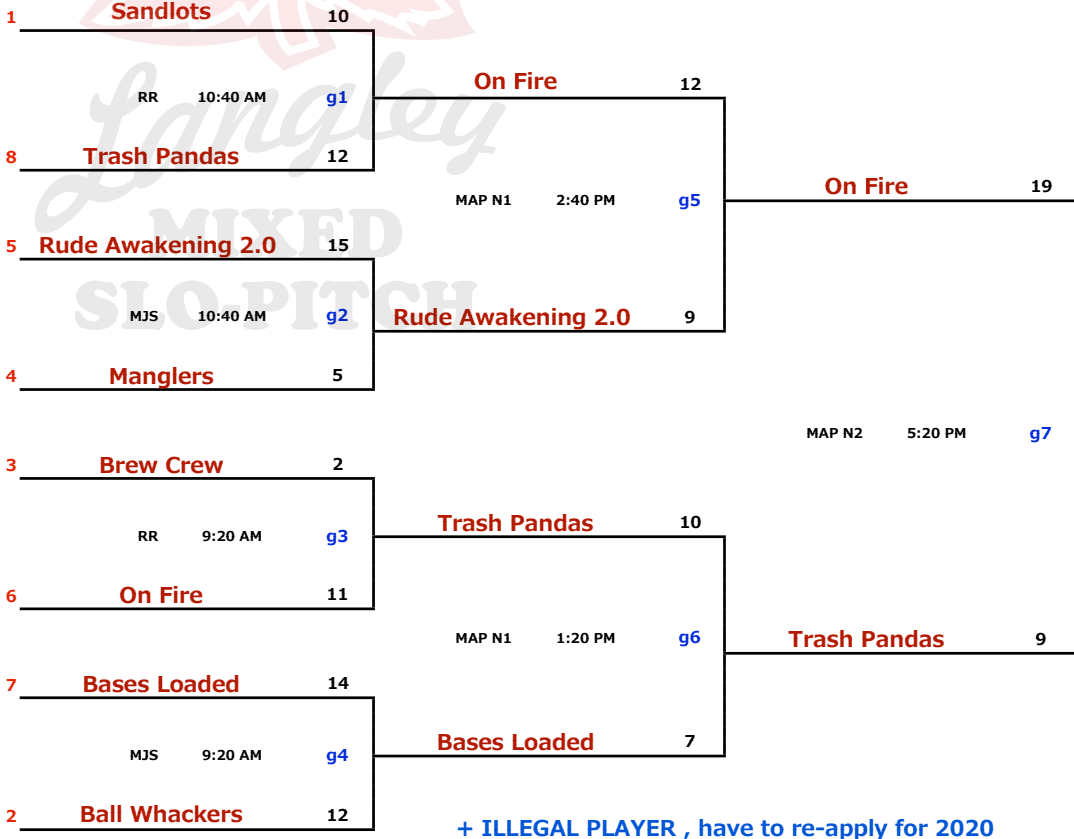

<b>LMSP YET F ~ H : 2019 EDITION</b>	<b>July 18-21</b>	<b>G1 DIVISION</b>
--------------------------------------	-------------------	--------------------

\* missed one play off game, have to re-apply for 2020

in Langley,  
Sep 13-15

**Bottom's Up**

<b>LMSP YET F ~ H : 2019 EDITION</b>	<b>July 18-21</b>	<b>G2 DIVISION</b>
--------------------------------------	-------------------	--------------------

\* missed one play off game, have to re-apply for 2020