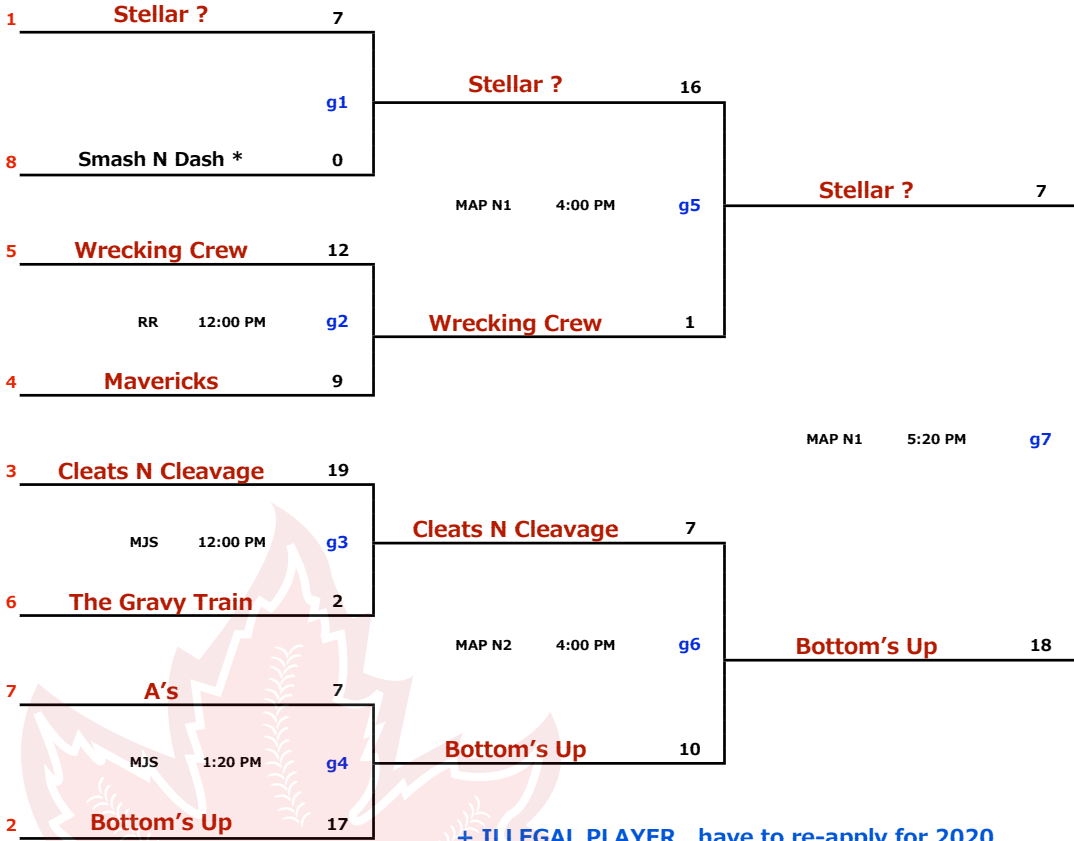

<b>LMSP YET F ~ H : 2019 EDITION</b>	<b>July 18-21</b>	<b>G1 DIVISION</b>
--------------------------------------	-------------------	--------------------

\* missed one play off game, have to re-apply for 2020

in Langley,  
Sep 13-15

**Bottom's Up**

<b>LMSP YET F ~ H : 2019 EDITION</b>	<b>July 18-21</b>	<b>G2 DIVISION</b>
--------------------------------------	-------------------	--------------------

\* missed one play off game, have to re-apply for 2020

*Langley*  
**MIXED  
SLO-PITCH**

**On Fire**