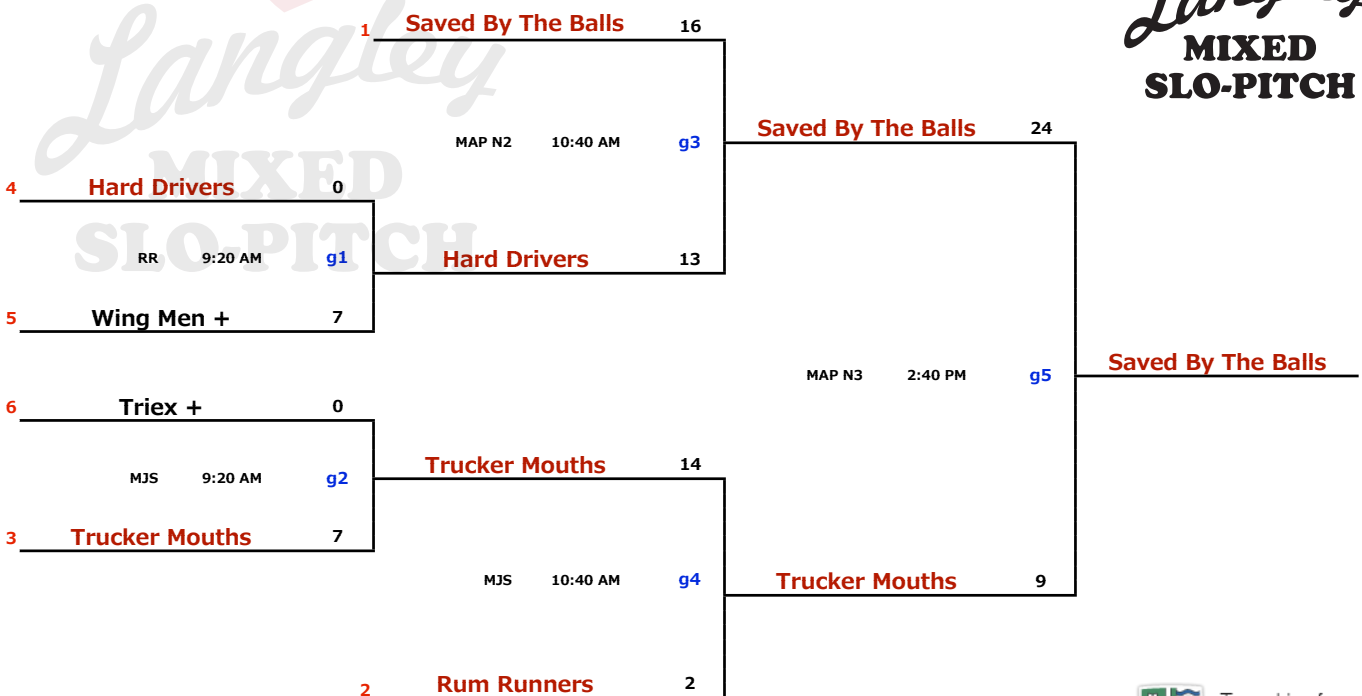

LMSP YET I ~ K : 2019 EDITION	July 27-30	K1 DIVISION
--------------------------------------	-------------------	--------------------

* missed one play off game, have to re-apply for 2020

+ ILLEGAL PLAYER , have to re-apply for 2020

LMSP YET I ~ K : 2019 EDITION	July 27-30	K2 DIVISION
--------------------------------------	-------------------	--------------------

* missed one play off game, have to re-apply for 2019

+ ILLEGAL PLAYER , have to re-apply for 2020