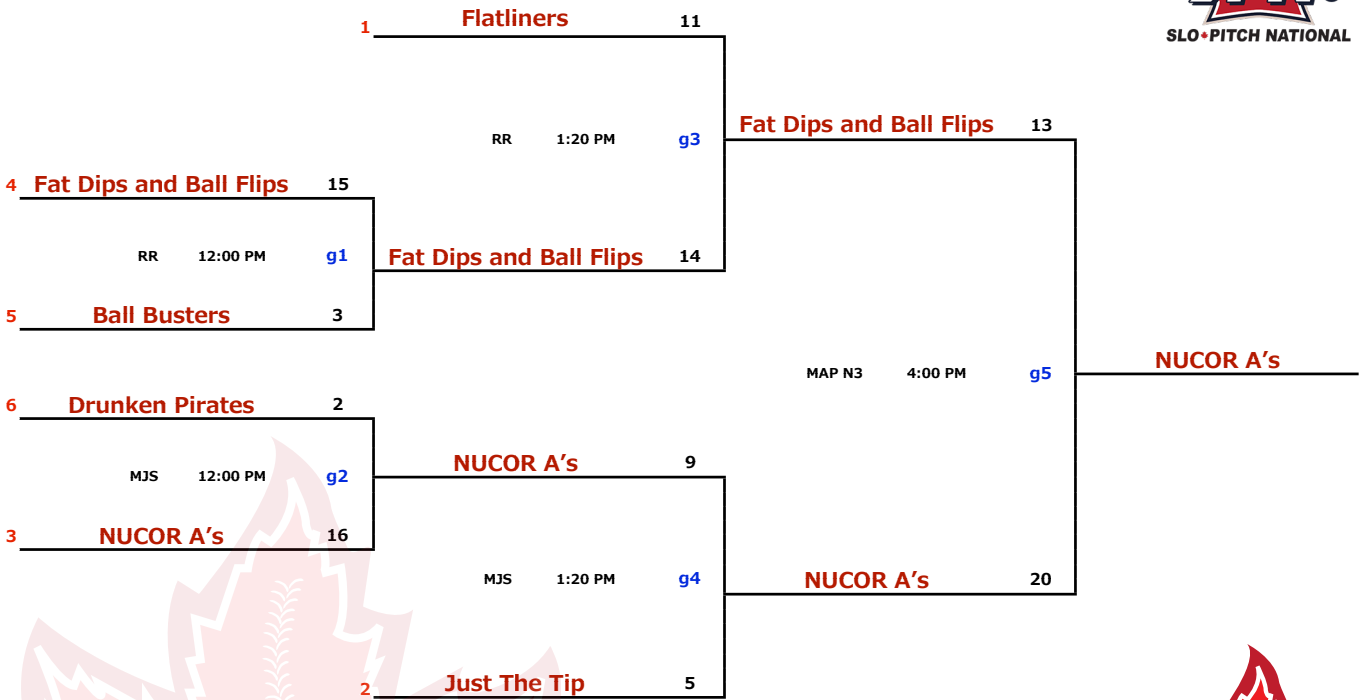

LMSP YET I ~ K : 2019 EDITION	July 27-30	K1 DIVISION
--------------------------------------	-------------------	--------------------

* missed one play off game, have to re-apply for 2020

+ ILLEGAL PLAYER , have to re-apply for 2020

LMSP YET I ~ K : 2019 EDITION	July 27-30	K2 DIVISION
--------------------------------------	-------------------	--------------------

* missed one play off game, have to re-apply for 2019

+ ILLEGAL PLAYER , have to re-apply for 2020