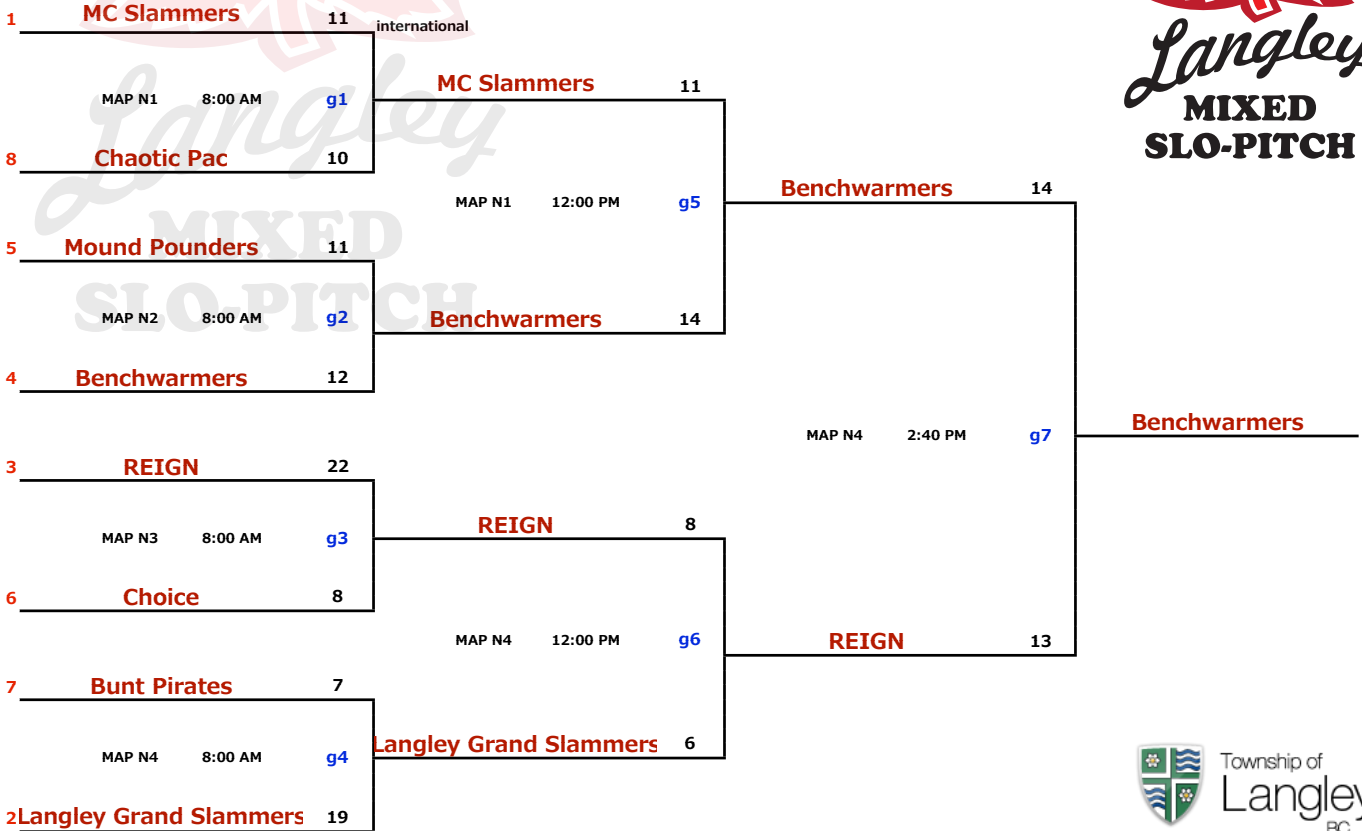

<b>LMSP YET C ~ E : 2019 EDITION</b>	<b>July 11-14</b>	<b>C1 DIVISION</b>
--------------------------------------	-------------------	--------------------

\* missed one play off game, have to re-apply for 2020

in Langley,  
Sep 13-15

<b>LMSP YET C ~ E : 2019 EDITION</b>	<b>July 11-14</b>	<b>C2 DIVISION</b>
--------------------------------------	-------------------	--------------------

\* missed one play off game, have to re-apply for 2020

*Langley*  
**MIXED  
SLO-PITCH**