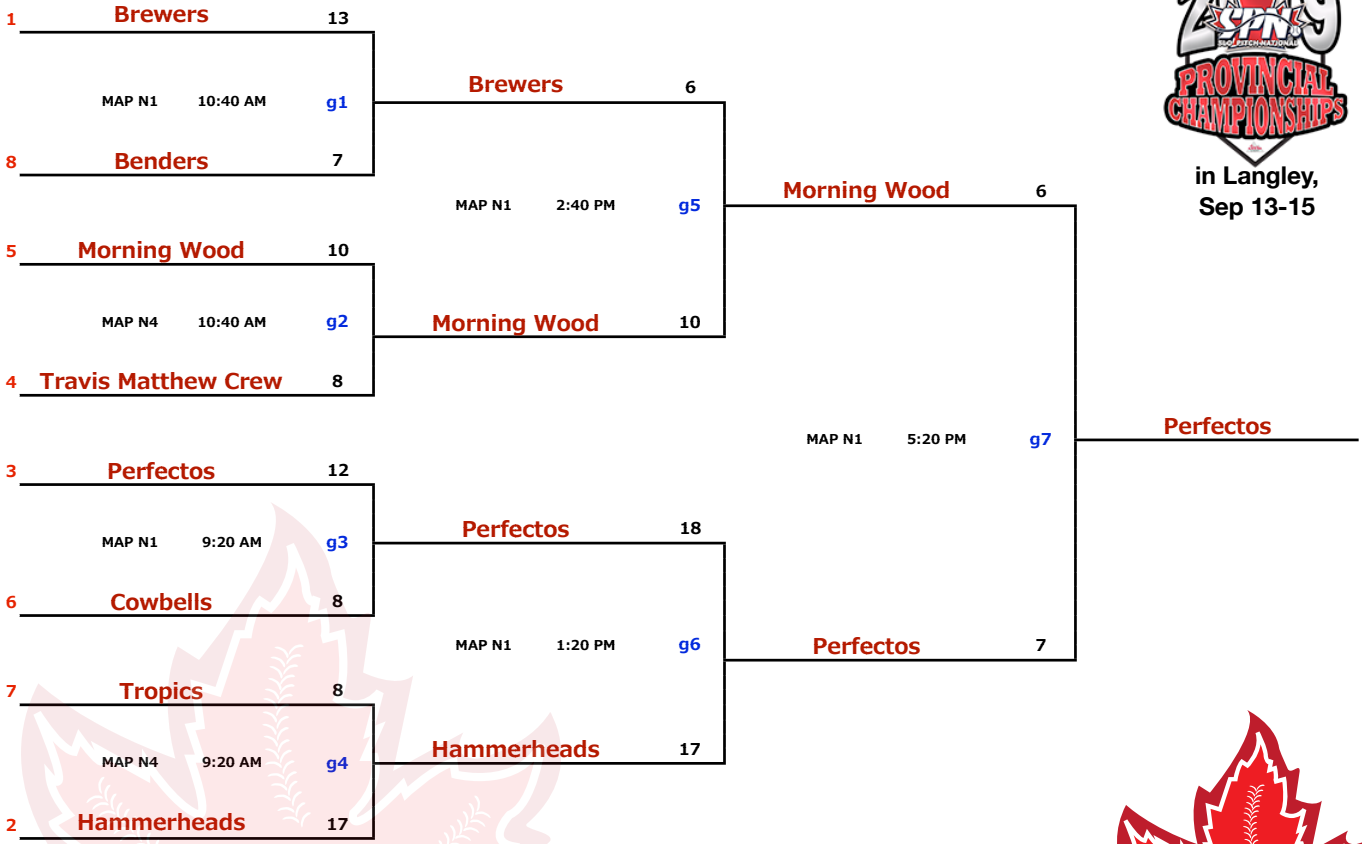

<b>LMSP YET C ~ E : 2019 EDITION</b>	<b>July 11-14</b>	<b>C1 DIVISION</b>
--------------------------------------	-------------------	--------------------

\* missed one play off game, have to re-apply for 2020

in Langley,  
Sep 13-15

<b>LMSP YET C ~ E : 2019 EDITION</b>	<b>July 11-14</b>	<b>C2 DIVISION</b>
--------------------------------------	-------------------	--------------------

\* missed one play off game, have to re-apply for 2020

*Langley*  
**MIXED  
SLO-PITCH**