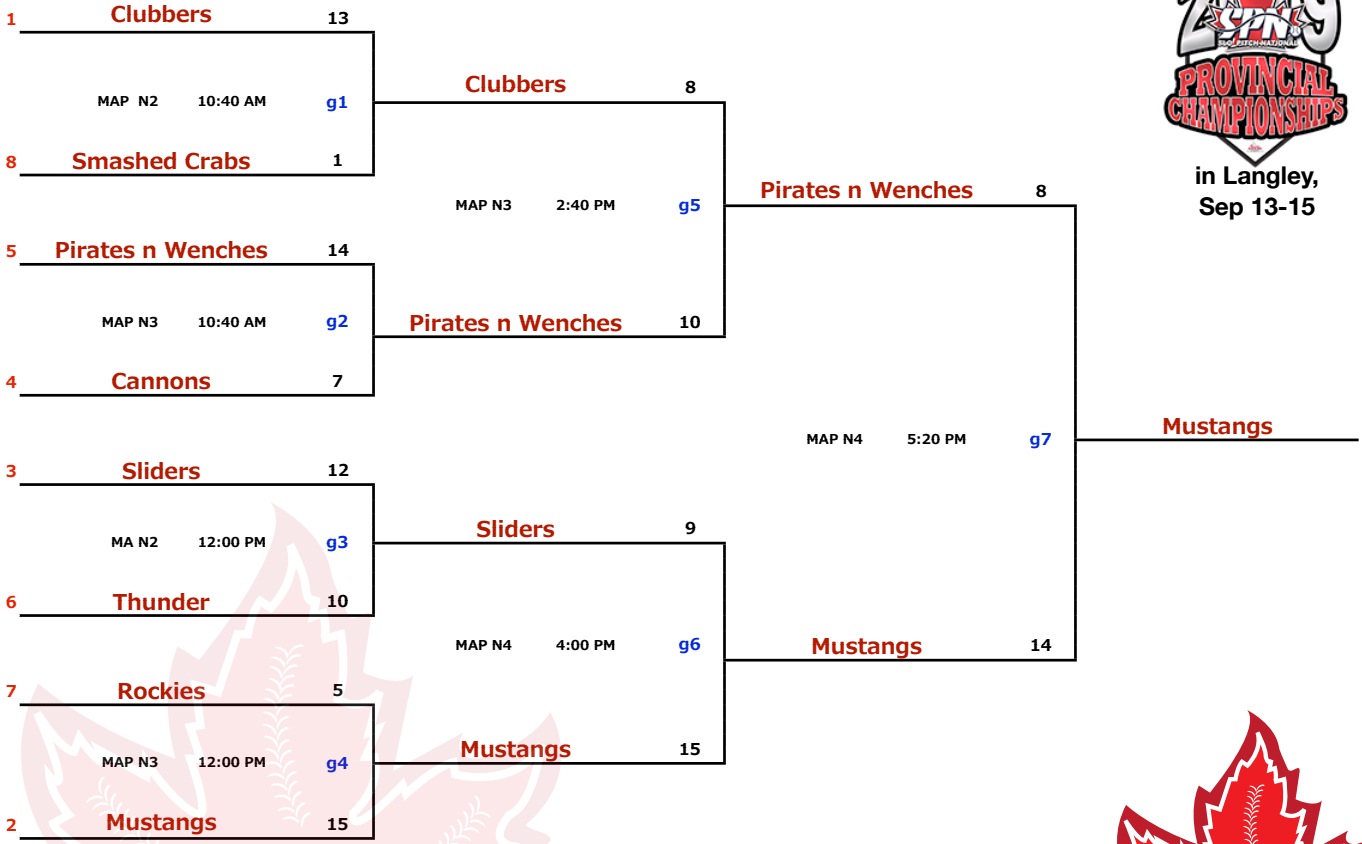

<b>LMSP YET C ~ E : 2019 EDITION</b>	<b>July 11-14</b>	<b>D1 DIVISION</b>
--------------------------------------	-------------------	--------------------

\* missed one play off game, have to re-apply for 2020

in Langley,  
Sep 13-15

<b>LMSP YET C ~ E : 2019 EDITION</b>	<b>July 11-14</b>	<b>D2 DIVISION</b>
--------------------------------------	-------------------	--------------------

\* missed one play off game, have to re-apply for 2020

*Langley*  
**MIXED  
SLO-PITCH**