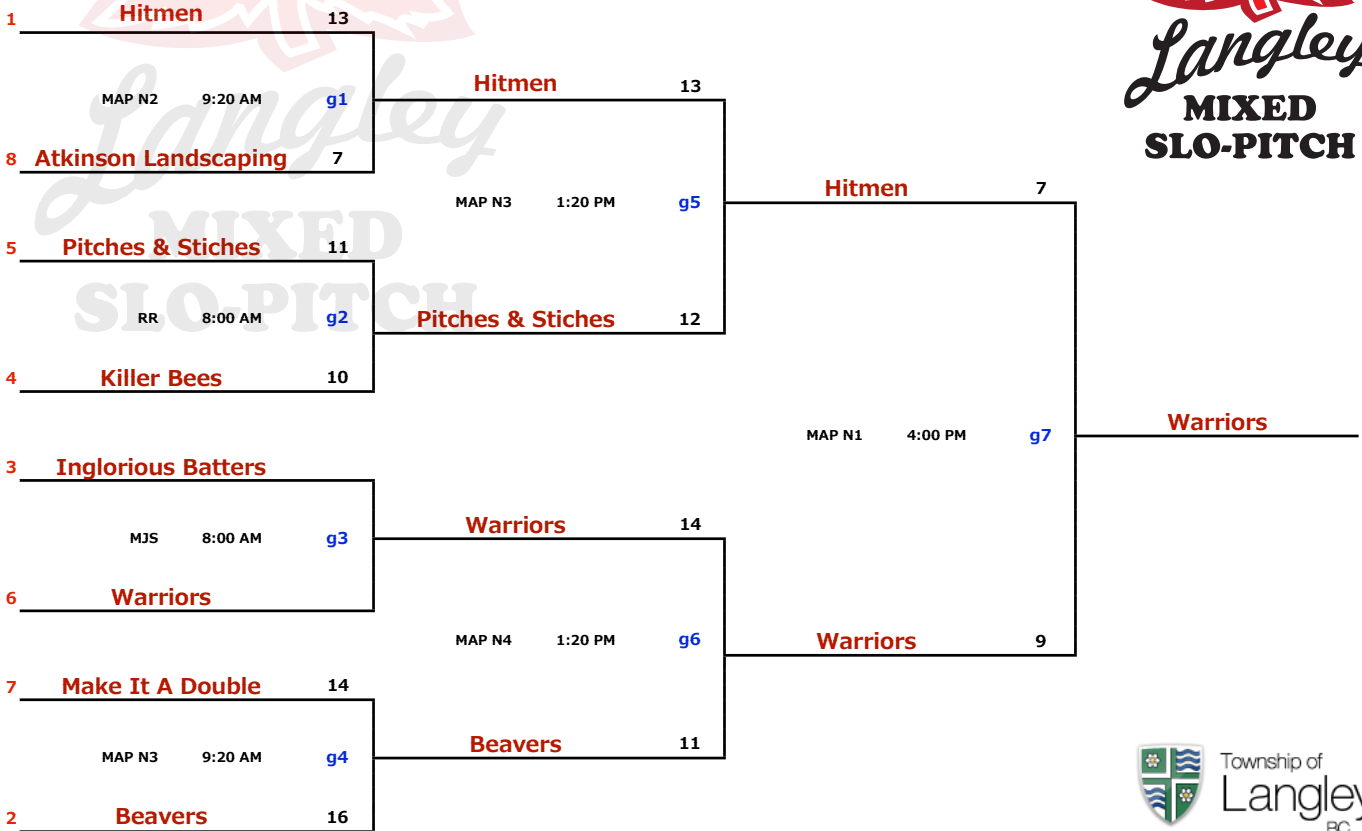

<b>LMSP YET C ~ E : 2019 EDITION</b>	<b>July 11-14</b>	<b>D1 DIVISION</b>
--------------------------------------	-------------------	--------------------

\* missed one play off game, have to re-apply for 2020

in Langley,  
Sep 13-15

<b>LMSP YET C ~ E : 2019 EDITION</b>	<b>July 11-14</b>	<b>D2 DIVISION</b>
--------------------------------------	-------------------	--------------------

\* missed one play off game, have to re-apply for 2020

*Langley*  
**MIXED  
SLO-PITCH**