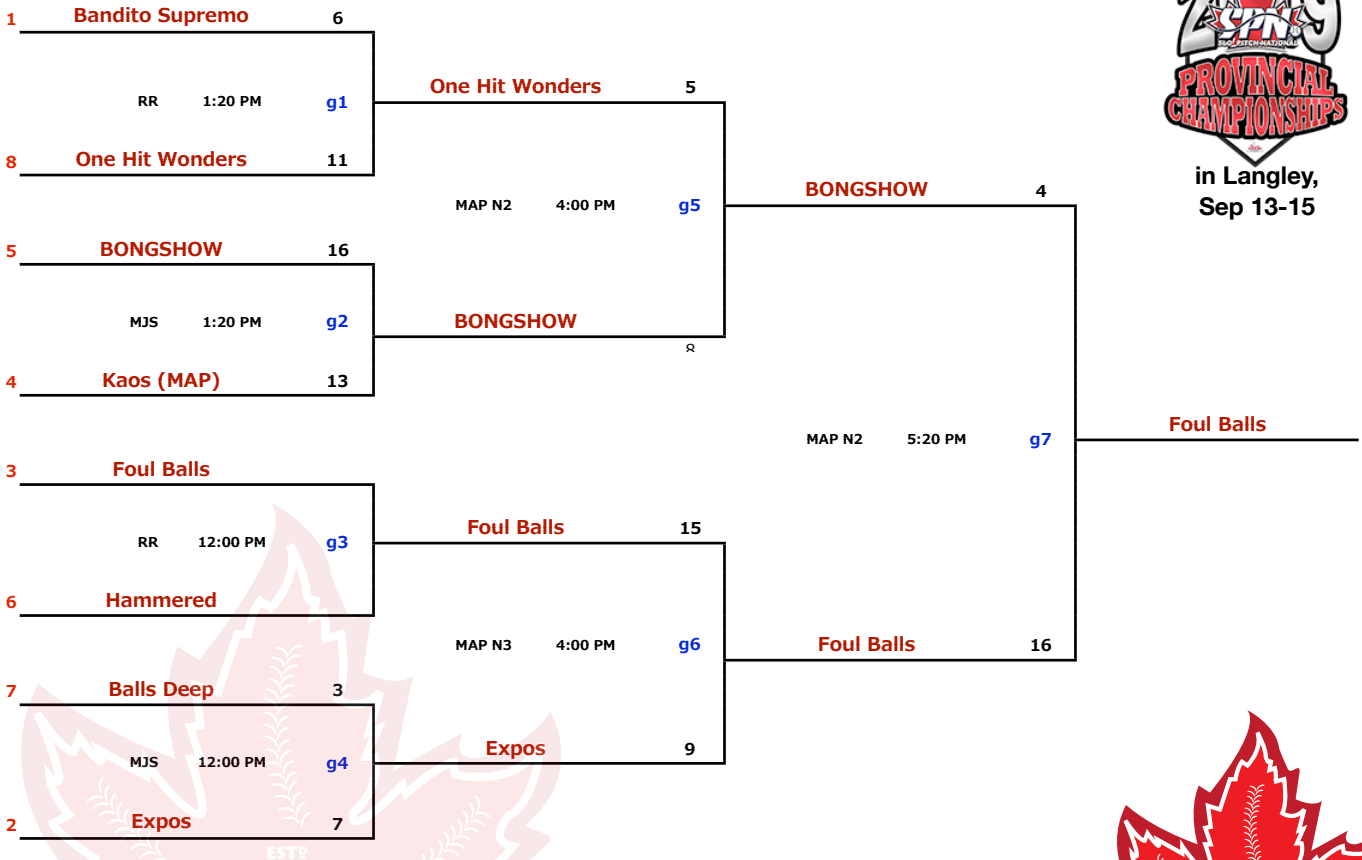

<b>LMSP YET C ~ E : 2019 EDITION</b>	<b>July 11-14</b>	<b>E1 DIVISION</b>
--------------------------------------	-------------------	--------------------

\* missed one play off game, have to re-apply for 2020

in Langley,  
Sep 13-15

<b>LMSP YET C ~ E : 2019 EDITION</b>	<b>July 11-14</b>	<b>E2 DIVISION</b>
--------------------------------------	-------------------	--------------------

\* missed one play off game, have to re-apply for 2020

*Langley*  
**MIXED  
SLO-PITCH**