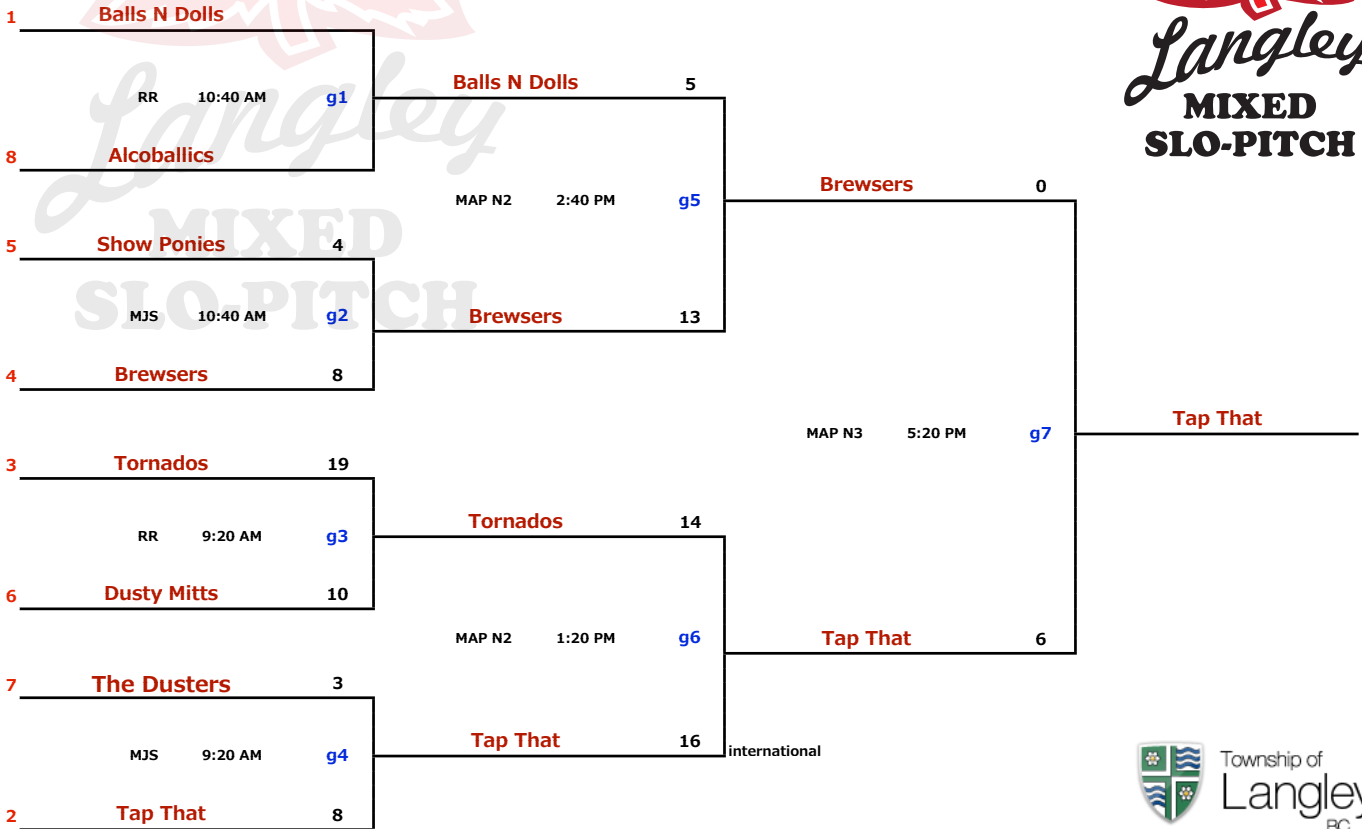

<b>LMSP YET C ~ E : 2019 EDITION</b>	<b>July 11-14</b>	<b>E1 DIVISION</b>
--------------------------------------	-------------------	--------------------

\* missed one play off game, have to re-apply for 2020

in Langley,  
Sep 13-15

<b>LMSP YET C ~ E : 2019 EDITION</b>	<b>July 11-14</b>	<b>E2 DIVISION</b>
--------------------------------------	-------------------	--------------------

\* missed one play off game, have to re-apply for 2020

*Langley*  
**MIXED  
SLO-PITCH**