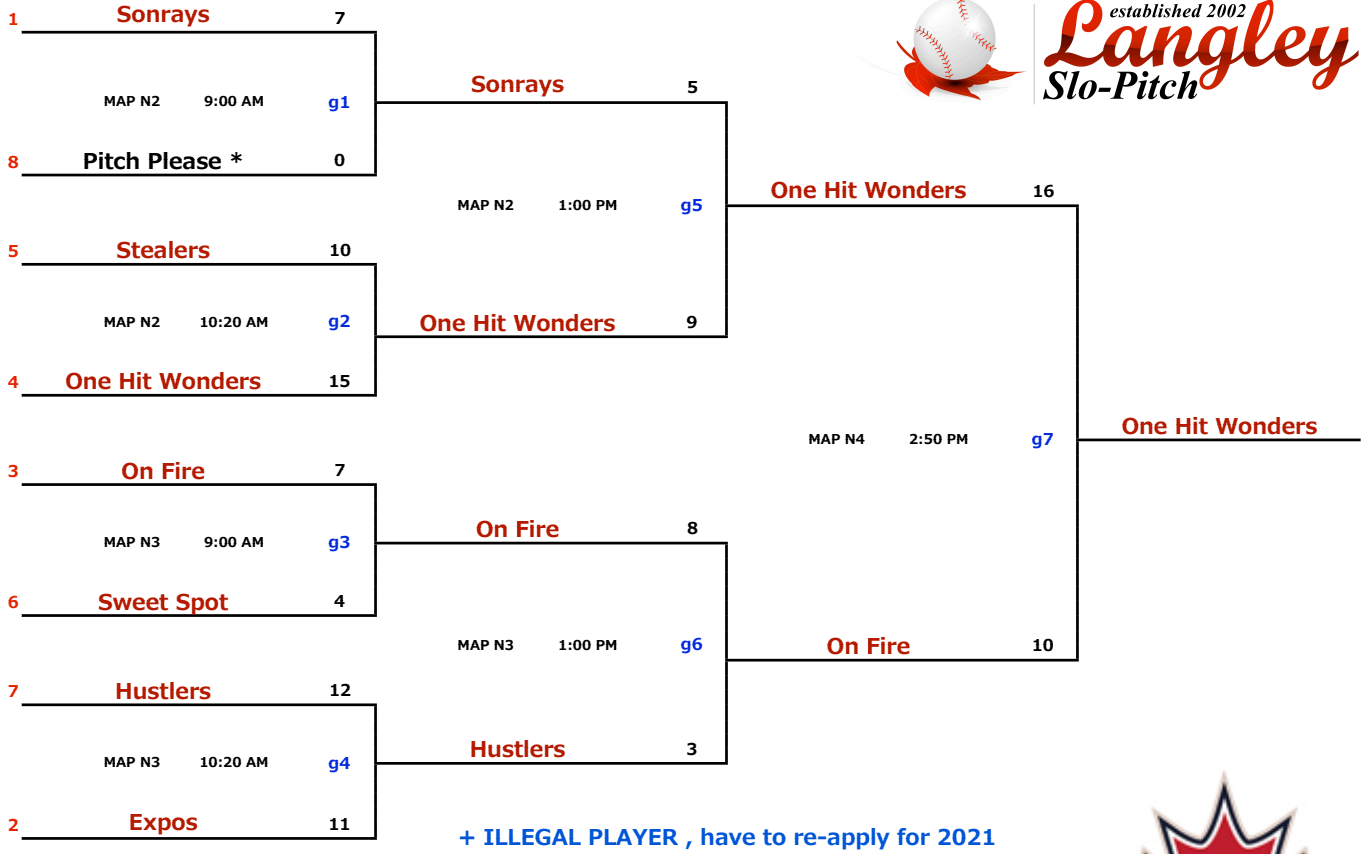

LMSP YET D ~ F : 20120 EDITION	Sept 19-20	E DIVISION
---------------------------------------	-------------------	-------------------

* missed one play off game, have to re-apply for 2021

LMSP YET D ~ F : 20120 EDITION	Sept 19-20	F DIVISION
---------------------------------------	-------------------	-------------------

* missed one play off game, have to re-apply for 2021