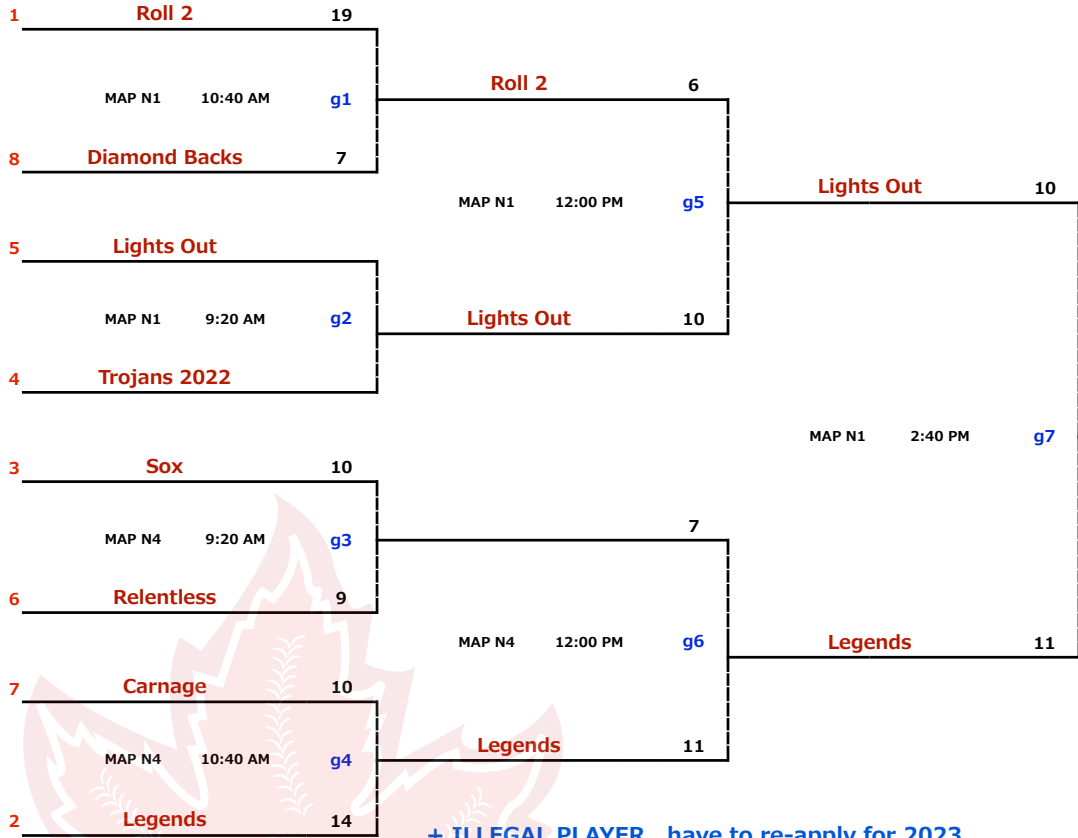

LMSF YET Elite ~ D: 2022 EDITION	July 7-10	Elite DIVISION
---	------------------	-----------------------

* missed one play off game, have to re-apply for 2023

+ ILLEGAL PLAYER , have to re-apply for 2023

LMSF YET Elite ~ D: 2022 EDITION	July 7-10	A DIVISION
---	------------------	-------------------

* missed one play off game, have to re-apply for 2023

+ ILLEGAL PLAYER , have to re-apply for 2023