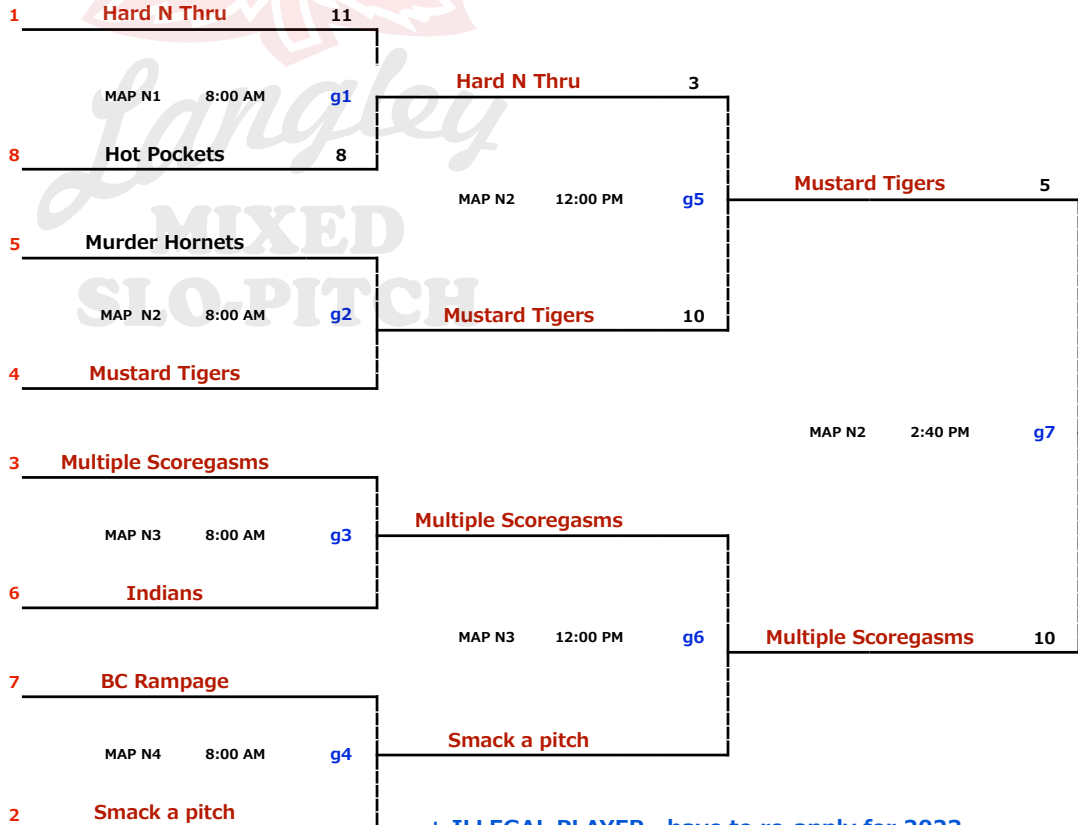

LMSF YET Elite ~ D: 2022 EDITION	July 7-10	Elite DIVISION
---	------------------	-----------------------

* missed one play off game, have to re-apply for 2023

+ ILLEGAL PLAYER , have to re-apply for 2023

LMSF YET Elite ~ D: 2022 EDITION	July 7-10	A DIVISION
---	------------------	-------------------

* missed one play off game, have to re-apply for 2023

+ ILLEGAL PLAYER , have to re-apply for 2023