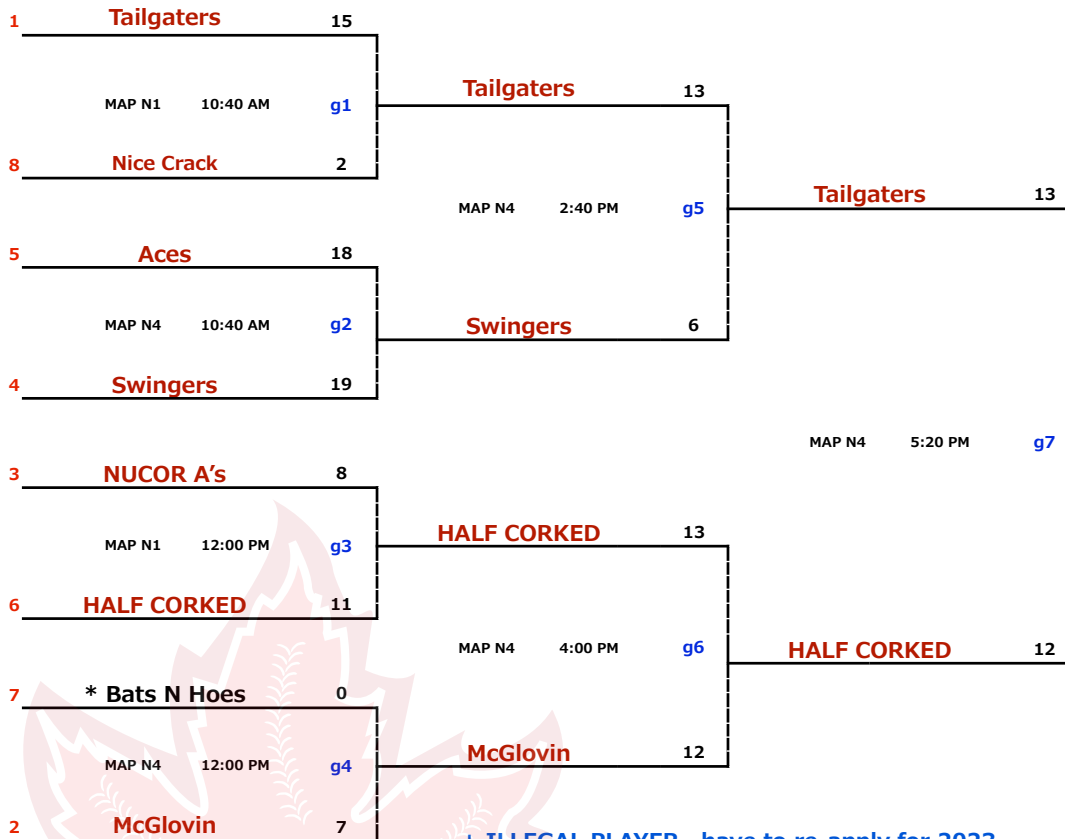

* missed one play off game, have to re-apply for 2023

+ ILLEGAL PLAYER , have to re-apply for 2023

Batstreet Boys

LMSP YET F ~ H : 2022 EDITION

July 21-24

I1 DIVISION

* missed one play off game, have to re-apply for 2023

+ ILLEGAL PLAYER , have to re-apply for 2023

LMSP YET F ~ H : 2022 EDITION

July 21-24

I2 DIVISION

* missed one play off game, have to re-apply for 2023

+ ILLEGAL PLAYER , have to re-apply for 2023

LMSP YET F ~ H : 2022 EDITION

July 18-21

J1 DIVISION

* missed one play off game, have to re-apply for 2023

+ ILLEGAL PLAYER , have to re-apply for 2023

LMSP YET F ~ H : 2022 EDITION

July 18-21

J2 DIVISION

* missed one play off game, have to re-apply for 2023