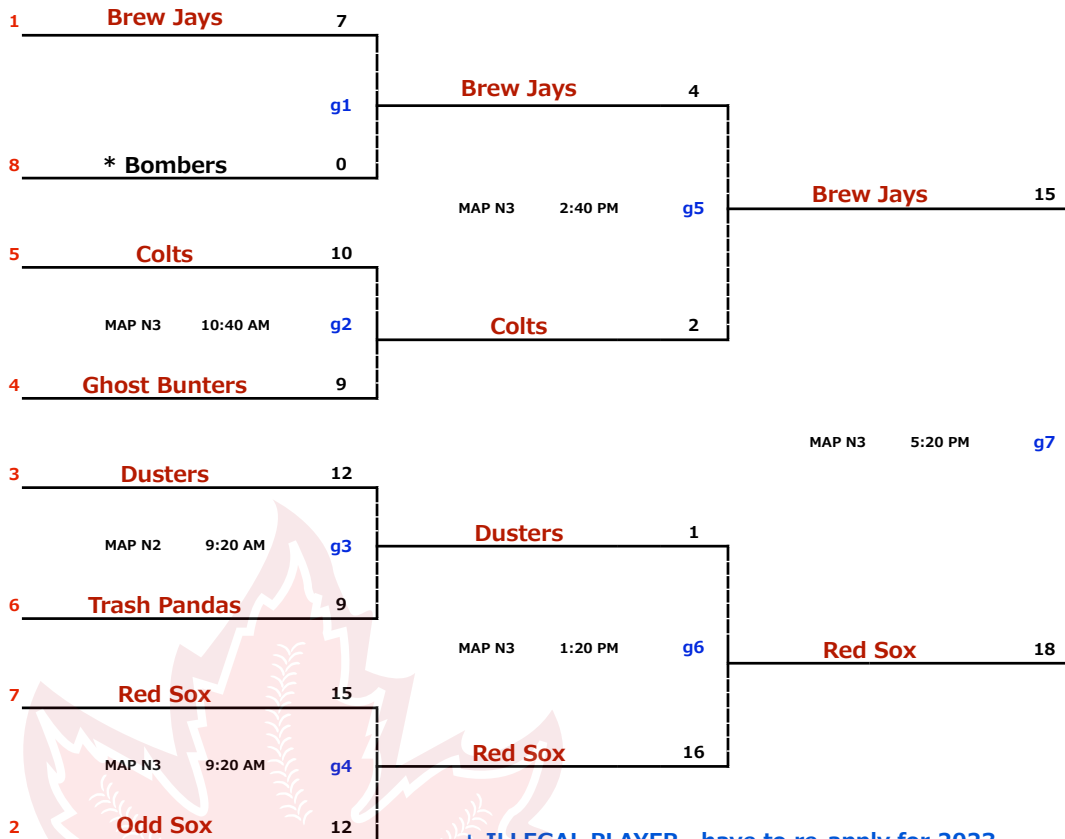

LMSP YET F ~ H : 2022 EDITION

July 21-24

H1 DIVISION

* missed one play off game, have to re-apply for 2023

+ ILLEGAL PLAYER , have to re-apply for 2023

LMSP YET F ~ H : 2022 EDITION

July 21-24

H2 DIVISION

* missed one play off game, have to re-apply for 2023

+ ILLEGAL PLAYER , have to re-apply for 2023

Batstreet Boys

LMSP YET F ~ H : 2022 EDITION

July 21-24

I1 DIVISION

* missed one play off game, have to re-apply for 2023

+ ILLEGAL PLAYER , have to re-apply for 2023

LMSP YET F ~ H : 2022 EDITION

July 21-24

I2 DIVISION

* missed one play off game, have to re-apply for 2023

+ ILLEGAL PLAYER , have to re-apply for 2023

LMSP YET F ~ H : 2022 EDITION