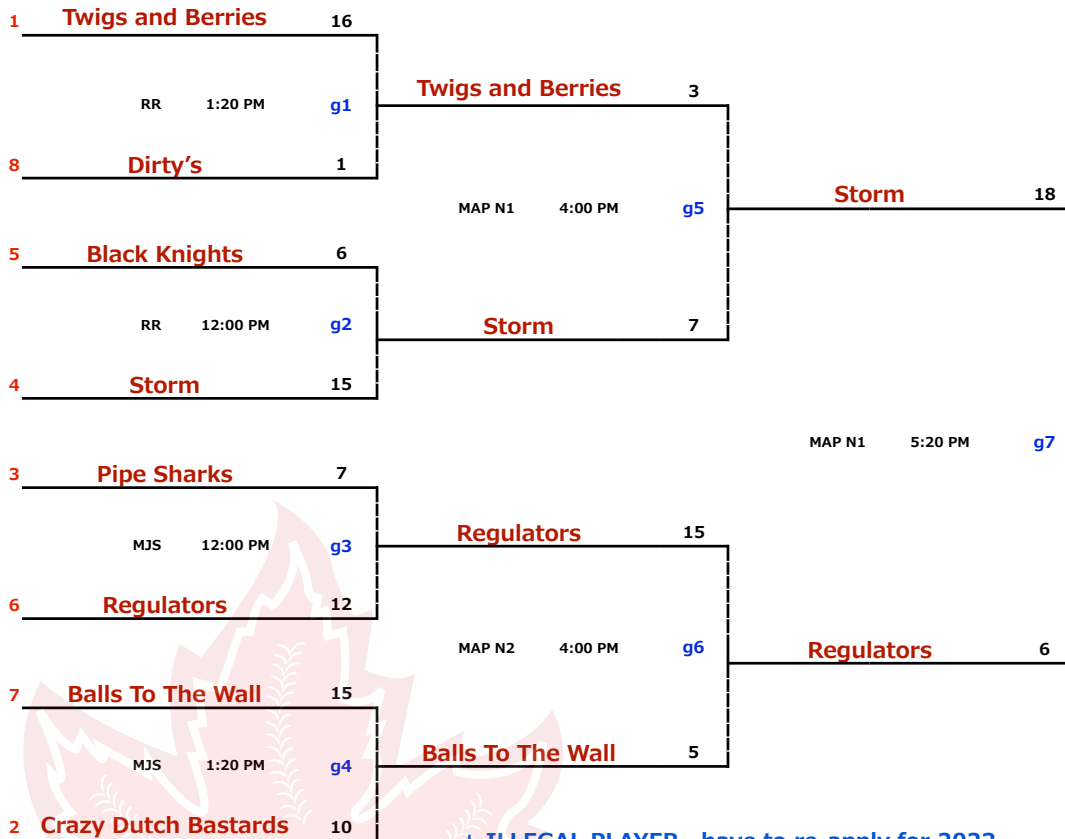

LMSP YET F ~ H : 2022 EDITION

July 21-24

H1 DIVISION

* missed one play off game, have to re-apply for 2023

+ ILLEGAL PLAYER , have to re-apply for 2023

LMSP YET F ~ H : 2022 EDITION

July 21-24

H2 DIVISION

* missed one play off game, have to re-apply for 2023

+ ILLEGAL PLAYER , have to re-apply for 2023

Batstreet Boys

LMSP YET F ~ H : 2022 EDITION

July 21-24

I1 DIVISION

* missed one play off game, have to re-apply for 2023

+ ILLEGAL PLAYER , have to re-apply for 2023

LMSP YET F ~ H : 2022 EDITION

July 21-24

I2 DIVISION

* missed one play off game, have to re-apply for 2023

+ ILLEGAL PLAYER , have to re-apply for 2023

LMSP YET F ~ H : 2022 EDITION

July 18-21

J1 DIVISION

* missed one play off game, have to re-apply for 2023

+ ILLEGAL PLAYER , have to re-apply for 2023

LMSP YET F ~ H : 2022 EDITION

July 18-21

J2 DIVISION

* missed one play off game, have to re-apply for 2023