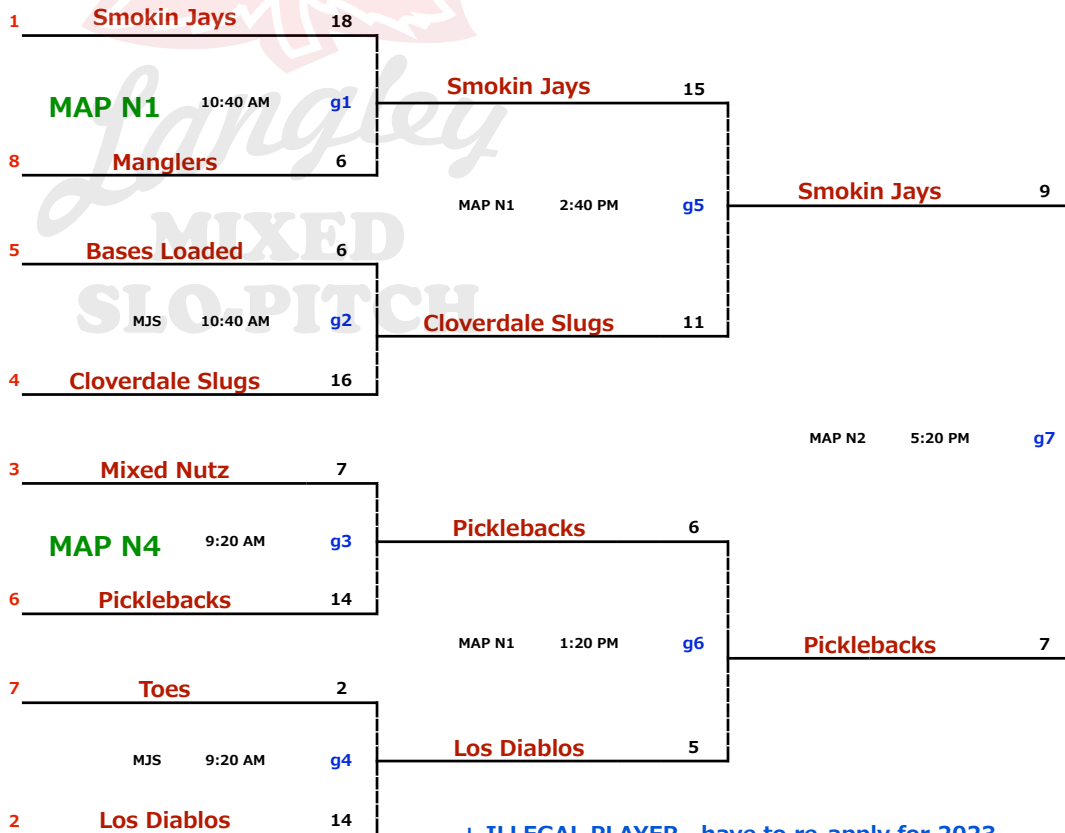

LMSP YET F ~ H : 2022 EDITION

July 21-24

H1 DIVISION

* missed one play off game, have to re-apply for 2023

+ ILLEGAL PLAYER , have to re-apply for 2023

LMSP YET F ~ H : 2022 EDITION

July 21-24

H2 DIVISION

* missed one play off game, have to re-apply for 2023

+ ILLEGAL PLAYER , have to re-apply for 2023

Batstreet Boys

LMSP YET F ~ H : 2022 EDITION

July 21-24

I1 DIVISION

* missed one play off game, have to re-apply for 2023

+ ILLEGAL PLAYER , have to re-apply for 2023

LMSP YET F ~ H : 2022 EDITION

July 21-24

I2 DIVISION

* missed one play off game, have to re-apply for 2023

+ ILLEGAL PLAYER , have to re-apply for 2023

LMSP YET F ~ H : 2022 EDITION

July 18-21

J1 DIVISION

* missed one play off game, have to re-apply for 2023

+ ILLEGAL PLAYER , have to re-apply for 2023

LMSP YET F ~ H : 2022 EDITION

July 18-21

J2 DIVISION

* missed one play off game, have to re-apply for 2023