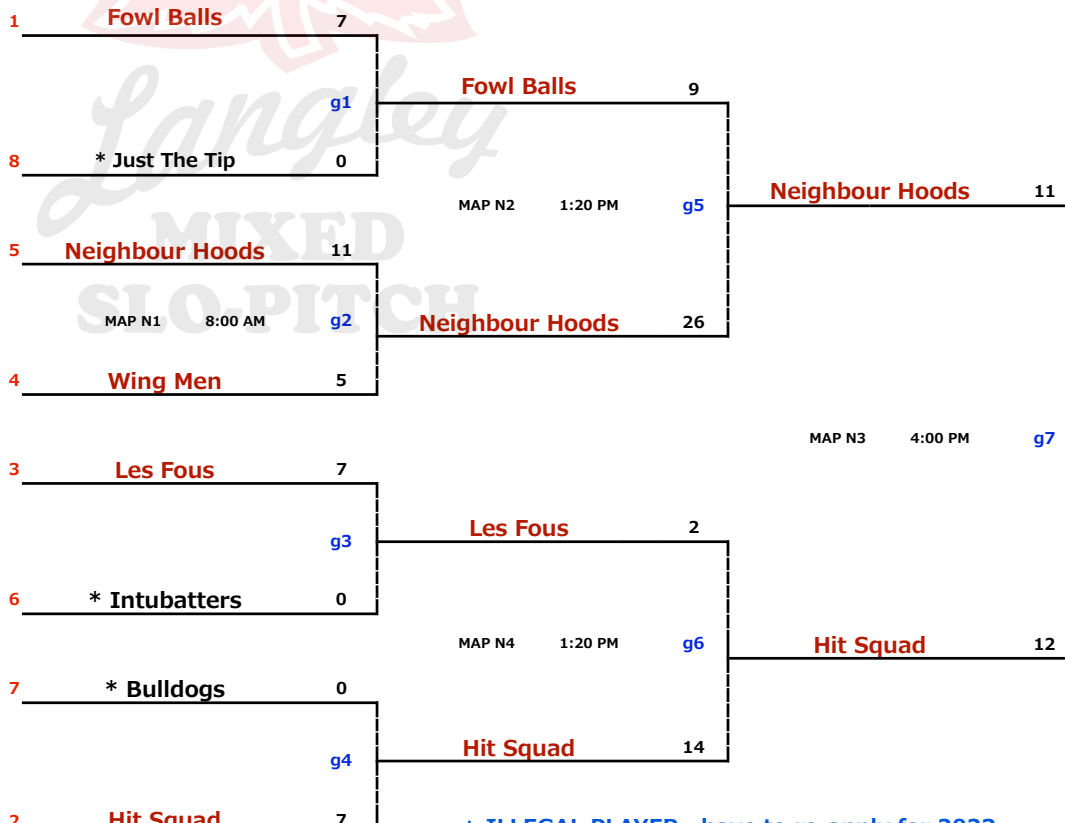

+ ILLEGAL PLAYER , have to re-apply for 2023

LMSP YET F ~ H : 2022 EDITION

July 21-24

I2 DIVISION

* missed one play off game, have to re-apply for 2023

+ ILLEGAL PLAYER , have to re-apply for 2023

LMSP YET F ~ H : 2022 EDITION

July 18-21

J1 DIVISION

* missed one play off game, have to re-apply for 2023

+ ILLEGAL PLAYER , have to re-apply for 2023

LMSP YET F ~ H : 2022 EDITION

July 18-21

J2 DIVISION

* missed one play off game, have to re-apply for 2023