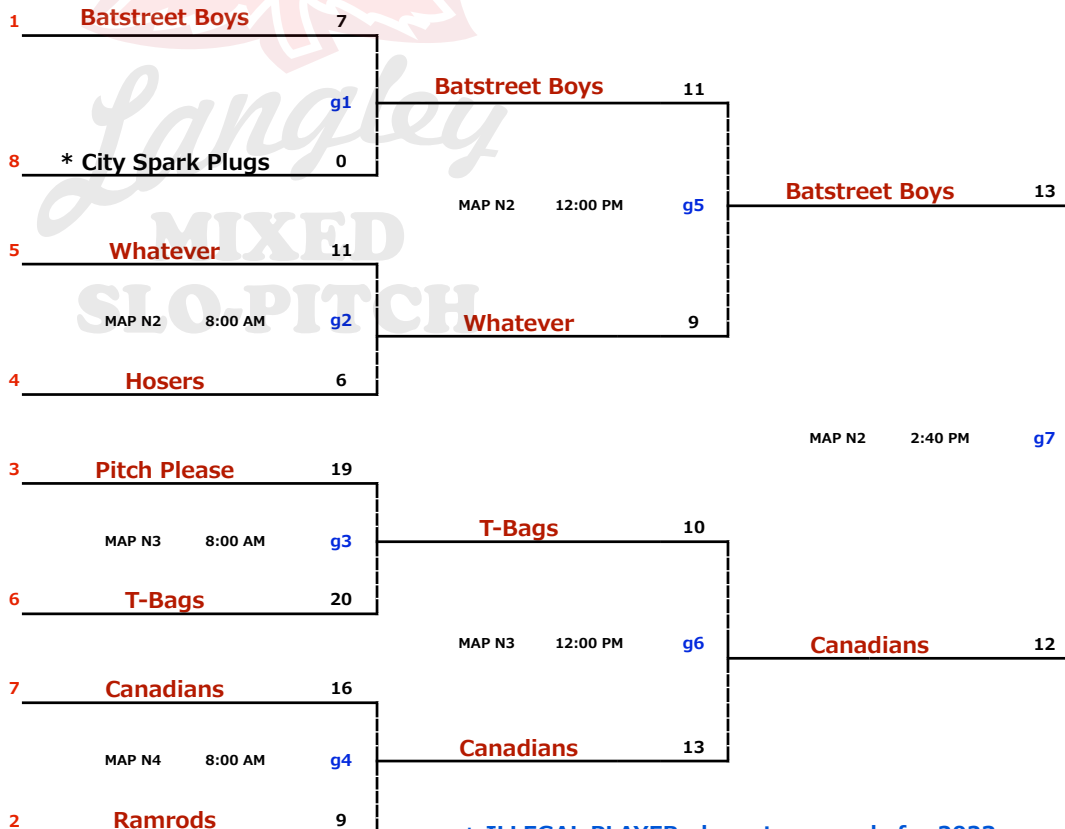

LMSP YET F ~ H : 2022 EDITION

July 21-24

H1 DIVISION

* missed one play off game, have to re-apply for 2023

+ ILLEGAL PLAYER , have to re-apply for 2023

LMSP YET F ~ H : 2022 EDITION

July 21-24

H2 DIVISION

* missed one play off game, have to re-apply for 2023

+ ILLEGAL PLAYER , have to re-apply for 2023

Batstreet Boys

LMSP YET F ~ H : 2022 EDITION

July 21-24

I1 DIVISION

* missed one play off game, have to re-apply for 2023