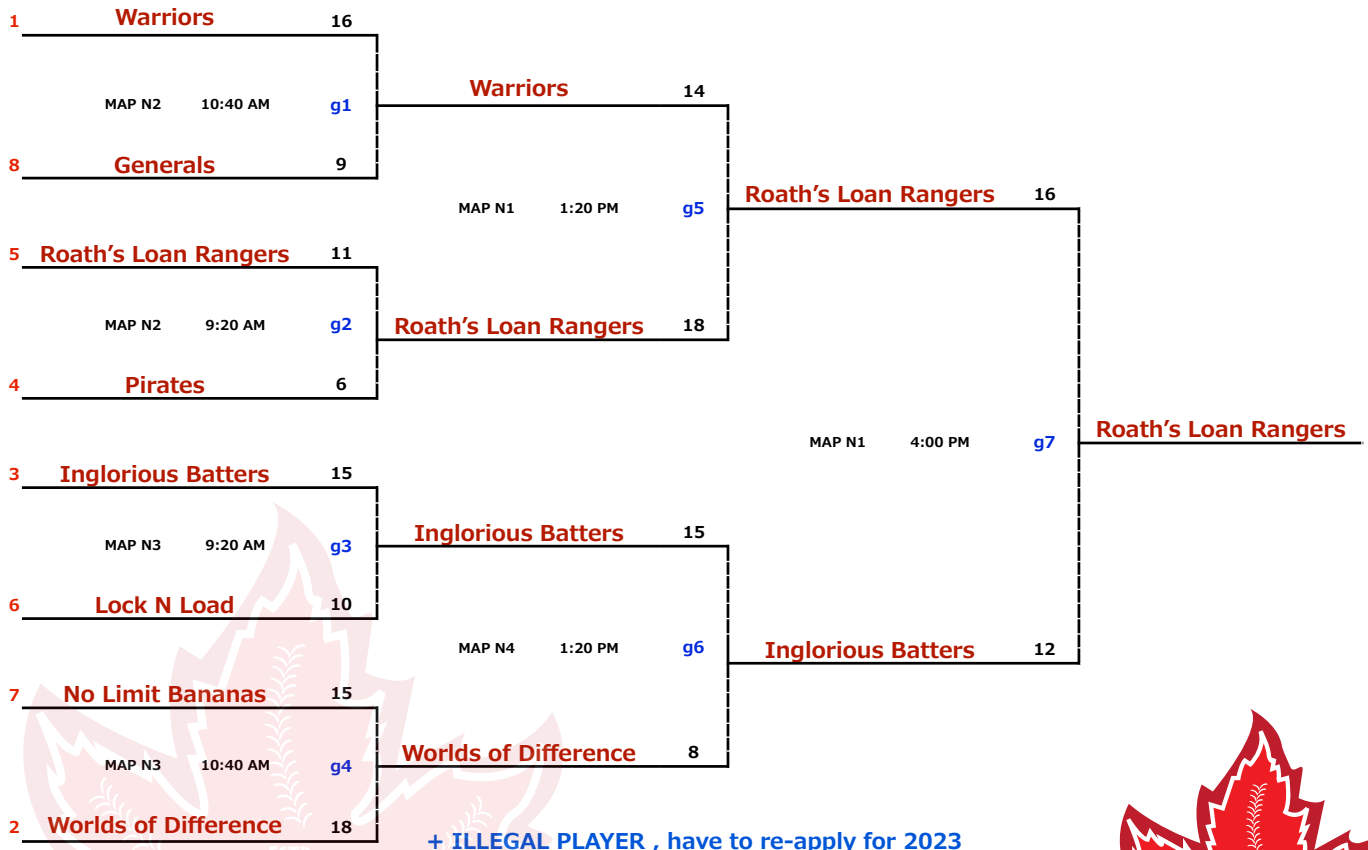

LMSP YET Elite ~ B: 2023 EDITION	July 6-9	B1 DIVISION
---	-----------------	--------------------

* missed one play off game, have to re-apply for 2024

+ ILLEGAL PLAYER , have to re-apply for 2023

LMSP YET Elite ~ B: 2023 EDITION	July 6-9	B2 DIVISION
---	-----------------	--------------------

* missed one play off game, have to re-apply for 2024

+ ILLEGAL PLAYER , have to re-apply for 2023