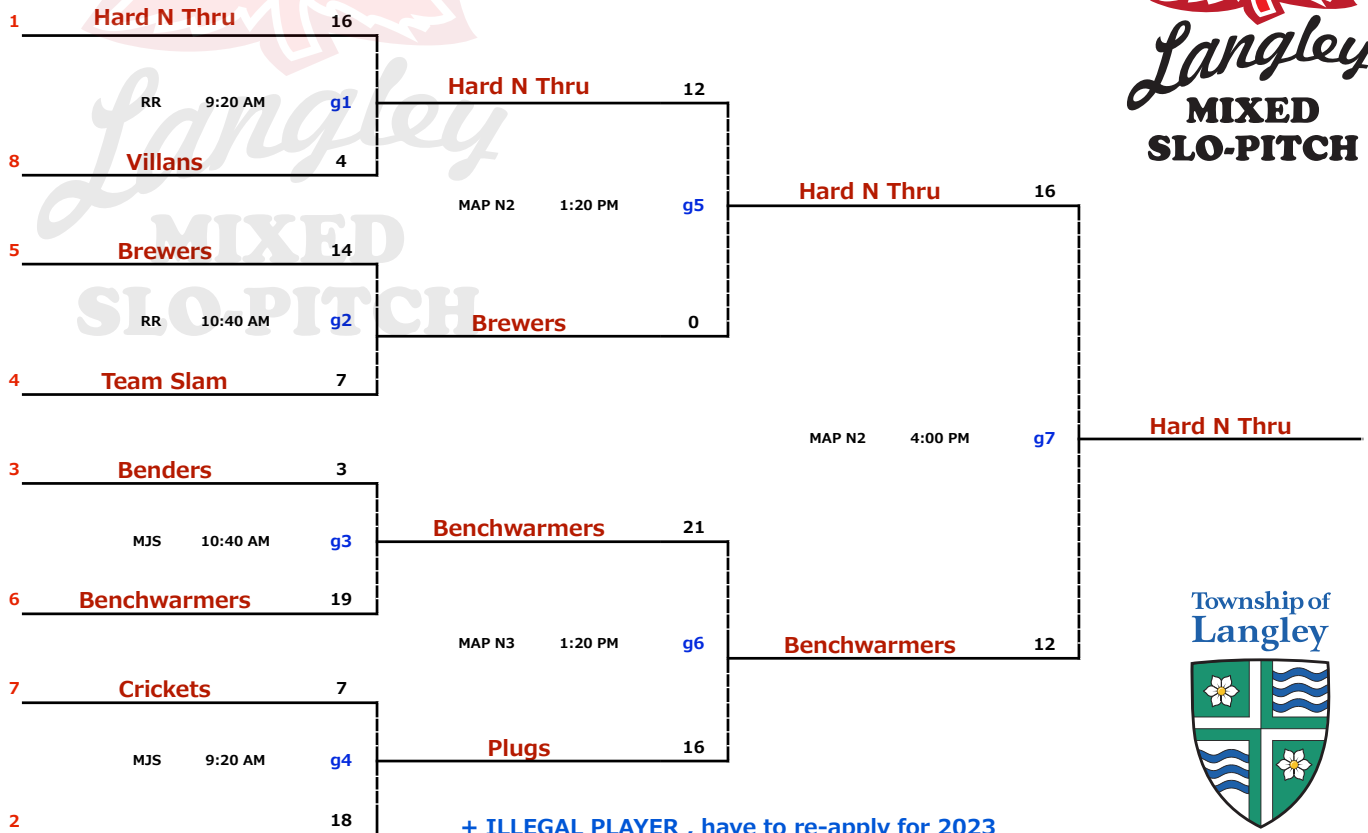

LMSP YET Elite ~ B: 2023 EDITION	July 6-9	B1 DIVISION
---	-----------------	--------------------

* missed one play off game, have to re-apply for 2024

+ ILLEGAL PLAYER , have to re-apply for 2023

LMSP YET Elite ~ B: 2023 EDITION	July 6-9	B2 DIVISION
---	-----------------	--------------------

* missed one play off game, have to re-apply for 2024

+ ILLEGAL PLAYER , have to re-apply for 2023