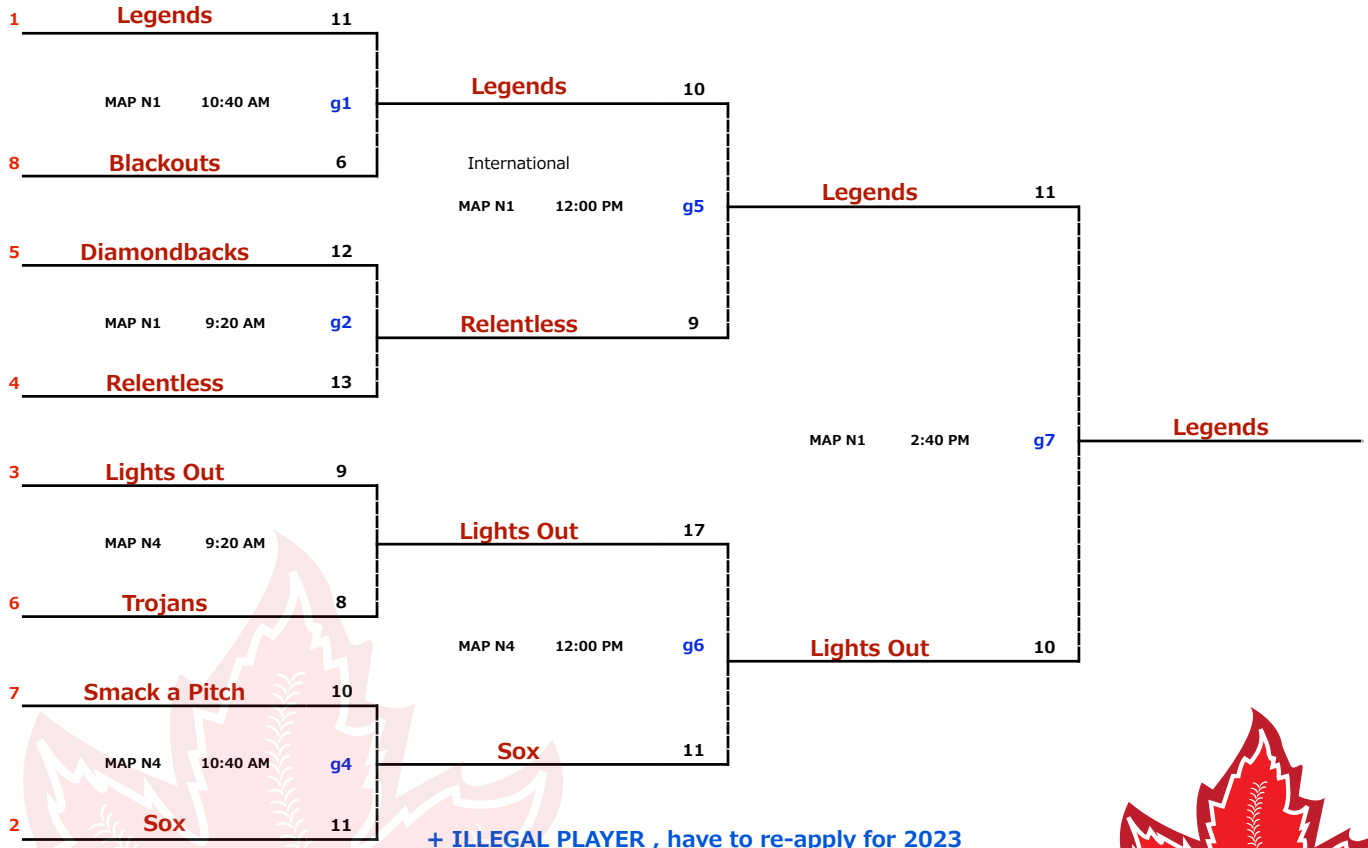

<b>LMSF YET Elite ~ B: 2023 EDITION</b>	<b>July 6-9</b>	<b>Elite DIVISION</b>
---	-----------------	-----------------------

\* missed one play off game, have to re-apply for 2023

+ ILLEGAL PLAYER , have to re-apply for 2023

<b>LMSF YET Elite ~ B: 2023 EDITION</b>	<b>July 6-9</b>	<b>A DIVISION</b>
---	-----------------	-------------------

\* missed one play off game, have to re-apply for 2023

+ ILLEGAL PLAYER , have to re-apply for 2023