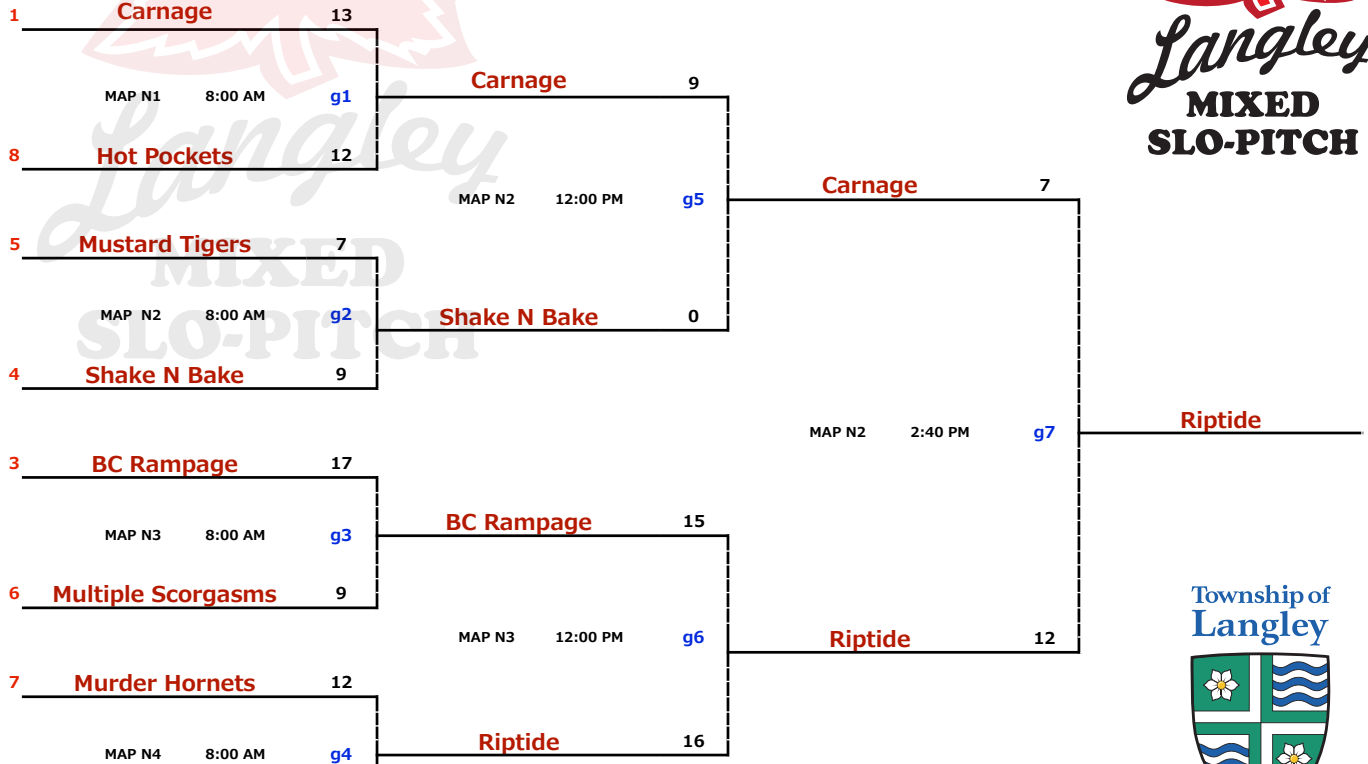

<b>LMSF YET Elite ~ B: 2023 EDITION</b>	<b>July 6-9</b>	<b>Elite DIVISION</b>
---	-----------------	-----------------------

\* missed one play off game, have to re-apply for 2023

+ ILLEGAL PLAYER , have to re-apply for 2023

<b>LMSF YET Elite ~ B: 2023 EDITION</b>	<b>July 6-9</b>	<b>A DIVISION</b>
---	-----------------	-------------------

\* missed one play off game, have to re-apply for 2023

+ ILLEGAL PLAYER , have to re-apply for 2023