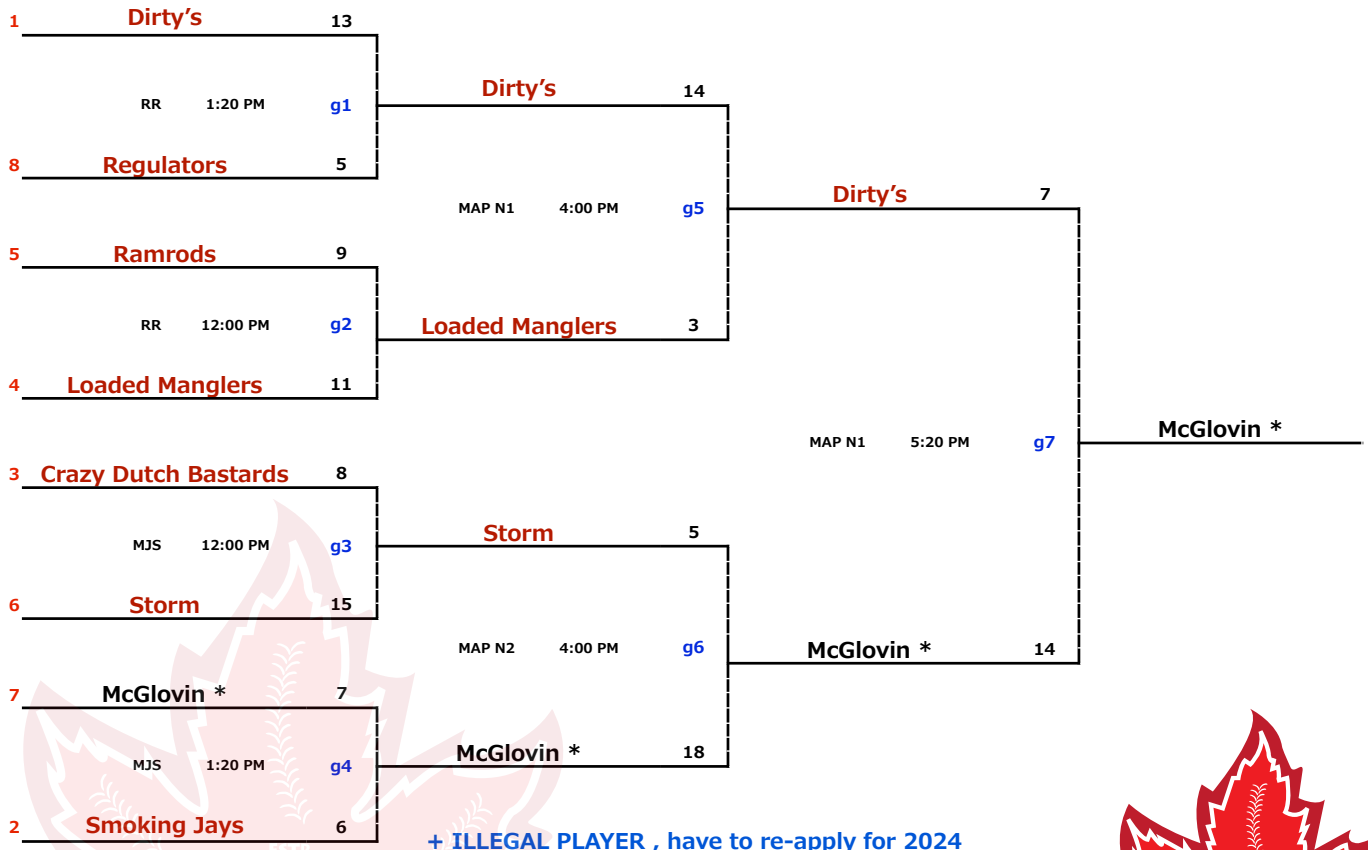

<b>LMSP YET F - H: 2023 EDITION</b>	<b>July 20 - 23</b>	<b>G1 DIVISION</b>
-------------------------------------	---------------------	--------------------

\* missed one play off game, have to re-apply for 2024

<b>LMSP YET F - H: 2023 EDITION</b>	<b>July 20 - 23</b>	<b>G2 DIVISION</b>
-------------------------------------	---------------------	--------------------

\* missed one play off game, have to re-apply for 2024