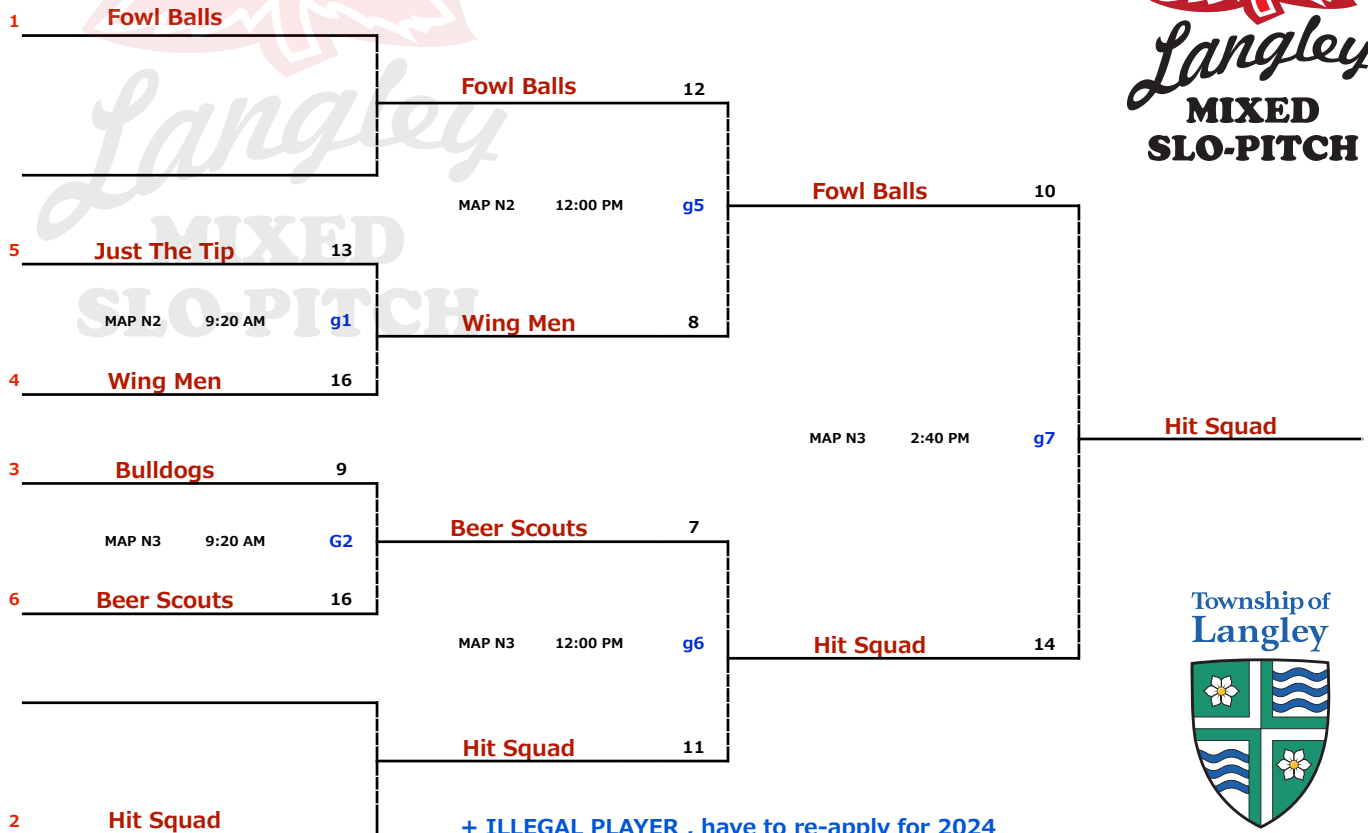

LMSP YET F - H: 2023 EDITION	July 20 - 23	H1 DIVISION
-------------------------------------	---------------------	--------------------

* missed one play off game, have to re-apply for 2024

+ ILLEGAL PLAYER , have to re-apply for 2024

LMSP YET F - H: 2023 EDITION	July 20 - 23	H2 DIVISION
-------------------------------------	---------------------	--------------------

* missed one play off game, have to re-apply for 2024

+ ILLEGAL PLAYER , have to re-apply for 2024