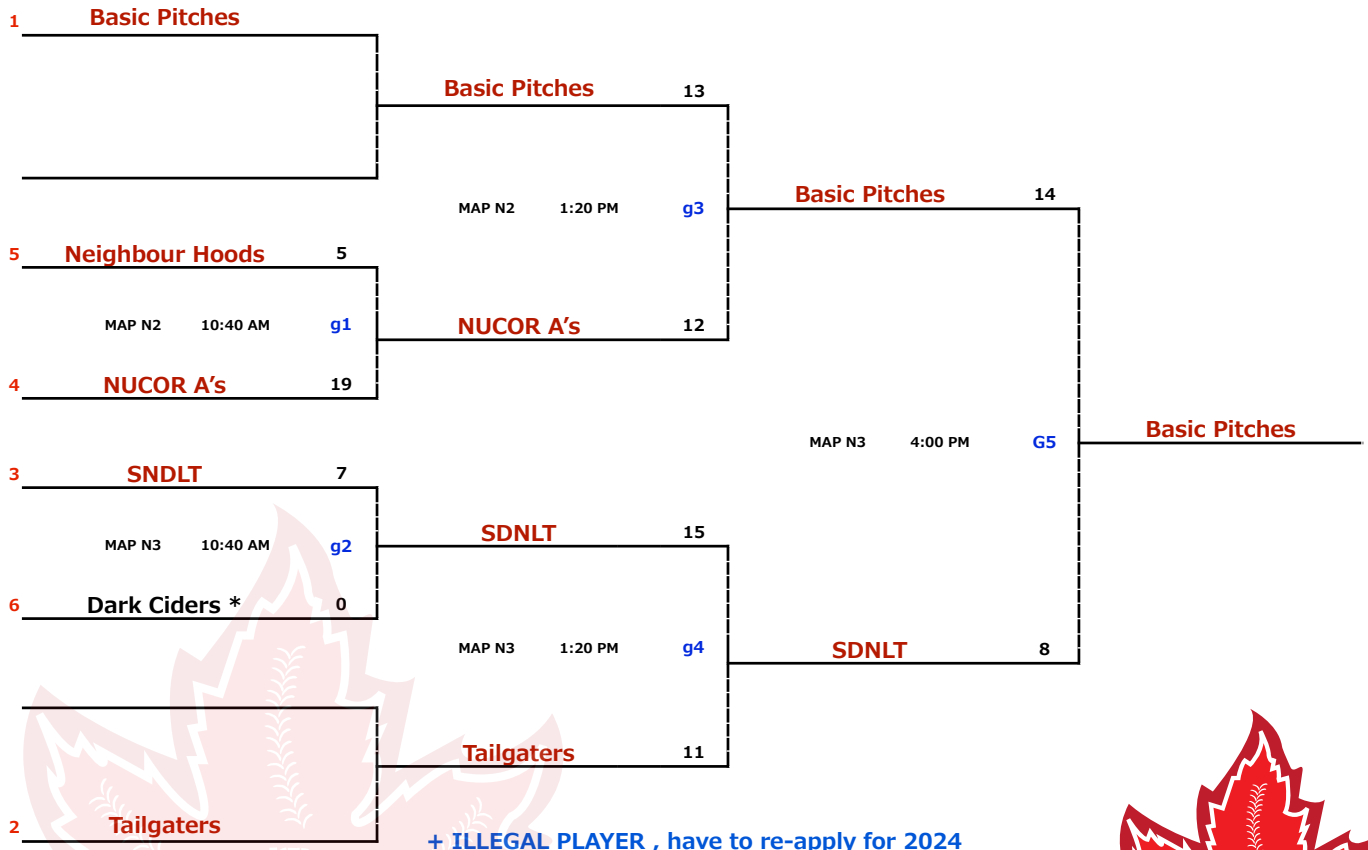

LMSP YET F - H: 2023 EDITION	July 20 - 23	H1 DIVISION
-------------------------------------	---------------------	--------------------

* missed one play off game, have to re-apply for 2024

+ ILLEGAL PLAYER , have to re-apply for 2024

LMSP YET F - H: 2023 EDITION	July 20 - 23	H2 DIVISION
-------------------------------------	---------------------	--------------------

* missed one play off game, have to re-apply for 2024

+ ILLEGAL PLAYER , have to re-apply for 2024