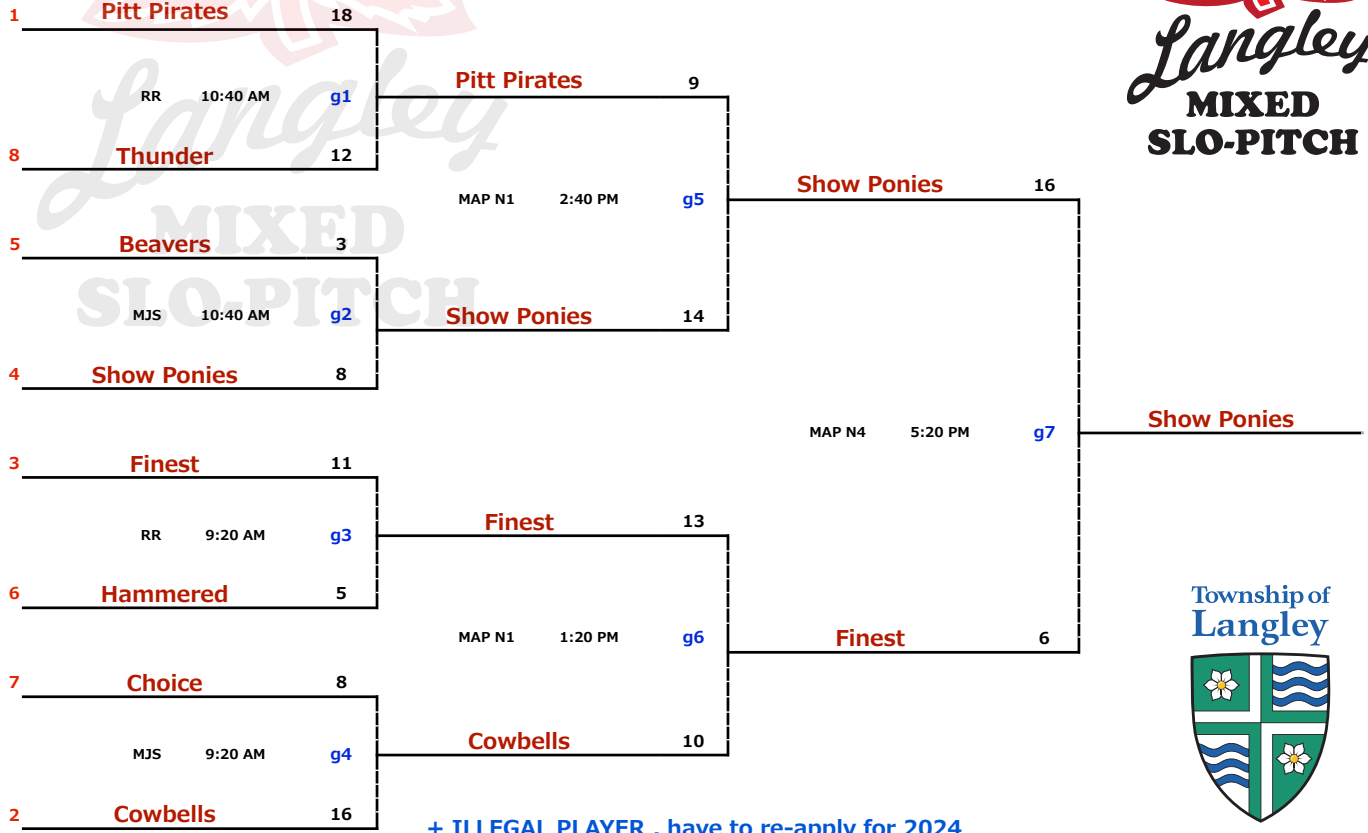

<b>LMSP YET C - E: 2023 EDITION</b>	<b>July 13 - 16</b>	<b>C1 DIVISION</b>
-------------------------------------	---------------------	--------------------

\* missed one play off game, have to re-apply for 2024

+ ILLEGAL PLAYER , have to re-apply for 2024

<b>LMSP YET C - E: 2023 EDITION</b>	<b>July 13 - 16</b>	<b>C2 DIVISION</b>
-------------------------------------	---------------------	--------------------

\* missed one play off game, have to re-apply for 2024

+ ILLEGAL PLAYER , have to re-apply for 2024