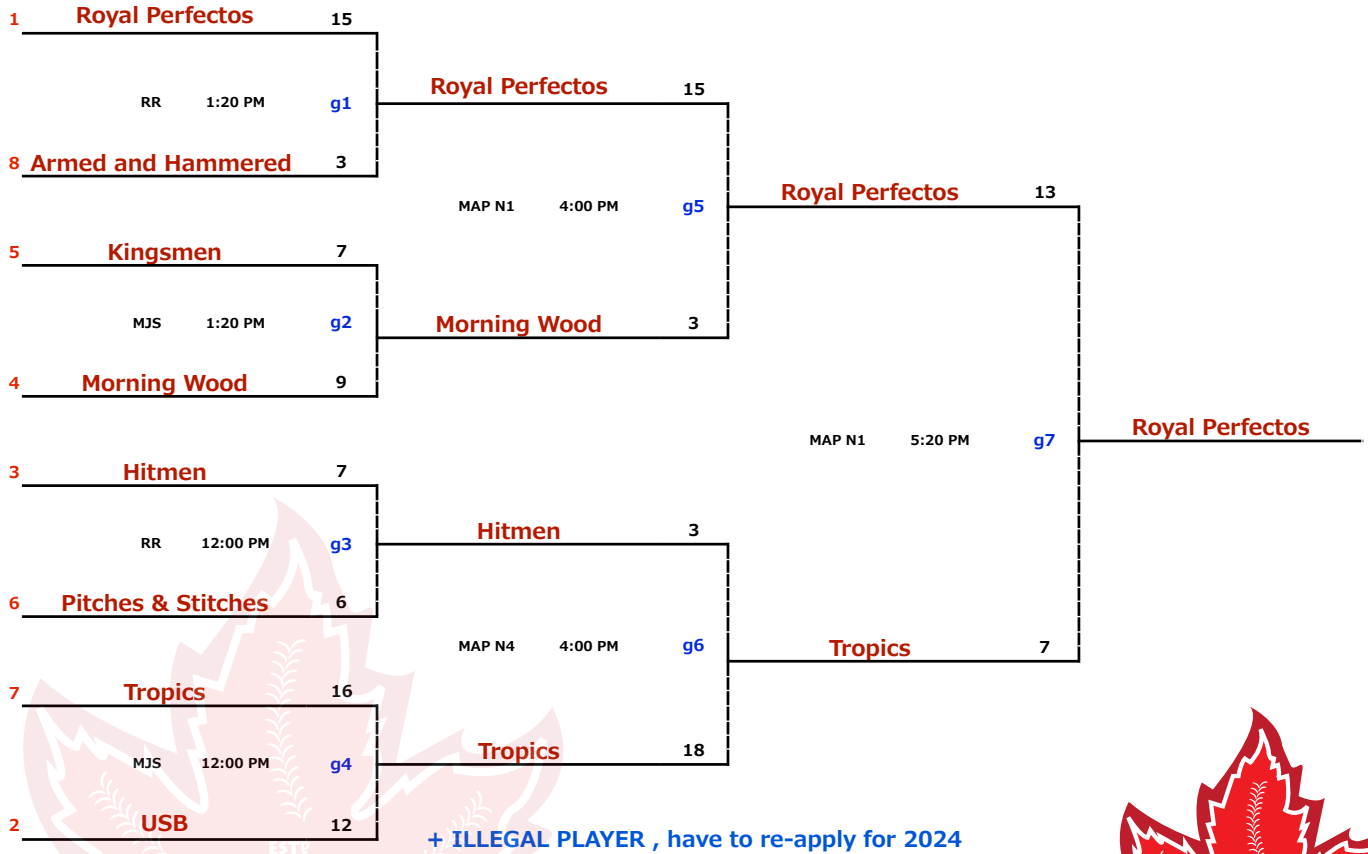

<b>LMSP YET C - E: 2023 EDITION</b>	<b>July 13 - 16</b>	<b>C1 DIVISION</b>
-------------------------------------	---------------------	--------------------

\* missed one play off game, have to re-apply for 2024

+ ILLEGAL PLAYER , have to re-apply for 2024

<b>LMSP YET C - E: 2023 EDITION</b>	<b>July 13 - 16</b>	<b>C2 DIVISION</b>
-------------------------------------	---------------------	--------------------

\* missed one play off game, have to re-apply for 2024

+ ILLEGAL PLAYER , have to re-apply for 2024