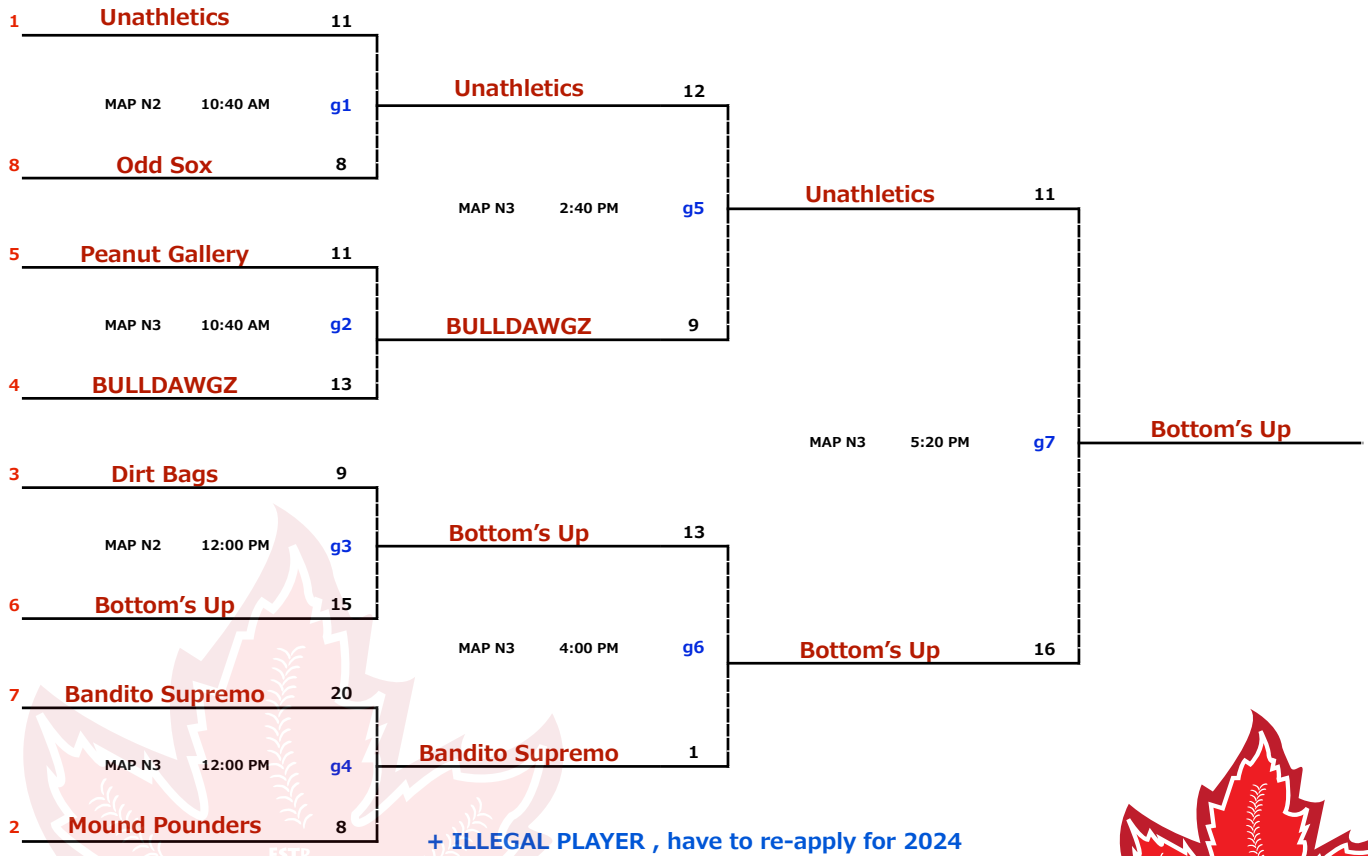

LMS P YET C - E: 2023 EDITION	July 13 - 16	D1 DIVISION
--------------------------------------	---------------------	--------------------

* missed one play off game, have to re-apply for 2024

+ ILLEGAL PLAYER , have to re-apply for 2024

LMS P YET C - E: 2023 EDITION	July 13 - 16	D2 DIVISION
--------------------------------------	---------------------	--------------------

* missed one play off game, have to re-apply for 2024

+ ILLEGAL PLAYER , have to re-apply for 2024