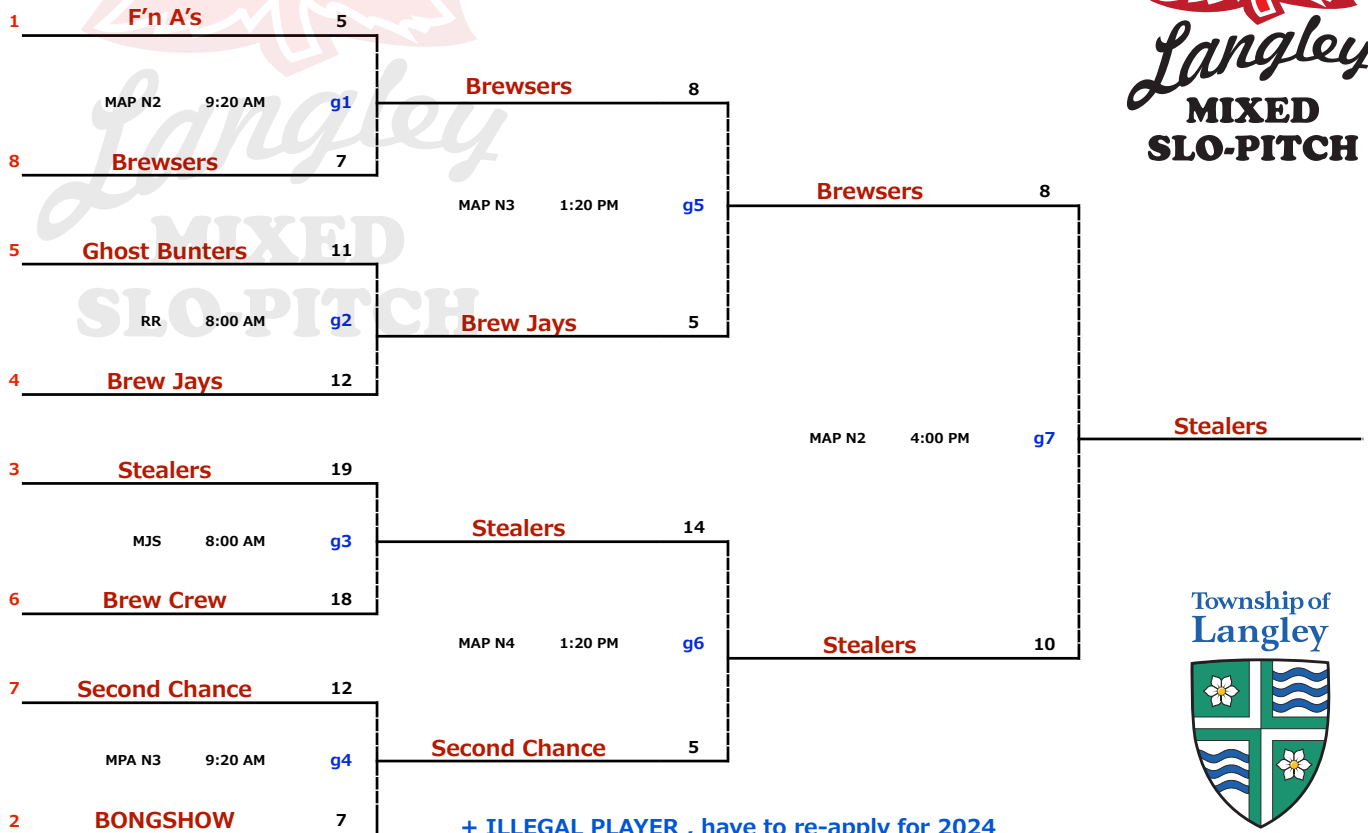

LMS P YET C - E: 2023 EDITION	July 13 - 16	D1 DIVISION
--------------------------------------	---------------------	--------------------

* missed one play off game, have to re-apply for 2024

+ ILLEGAL PLAYER , have to re-apply for 2024

LMS P YET C - E: 2023 EDITION	July 13 - 16	D2 DIVISION
--------------------------------------	---------------------	--------------------

* missed one play off game, have to re-apply for 2024

+ ILLEGAL PLAYER , have to re-apply for 2024