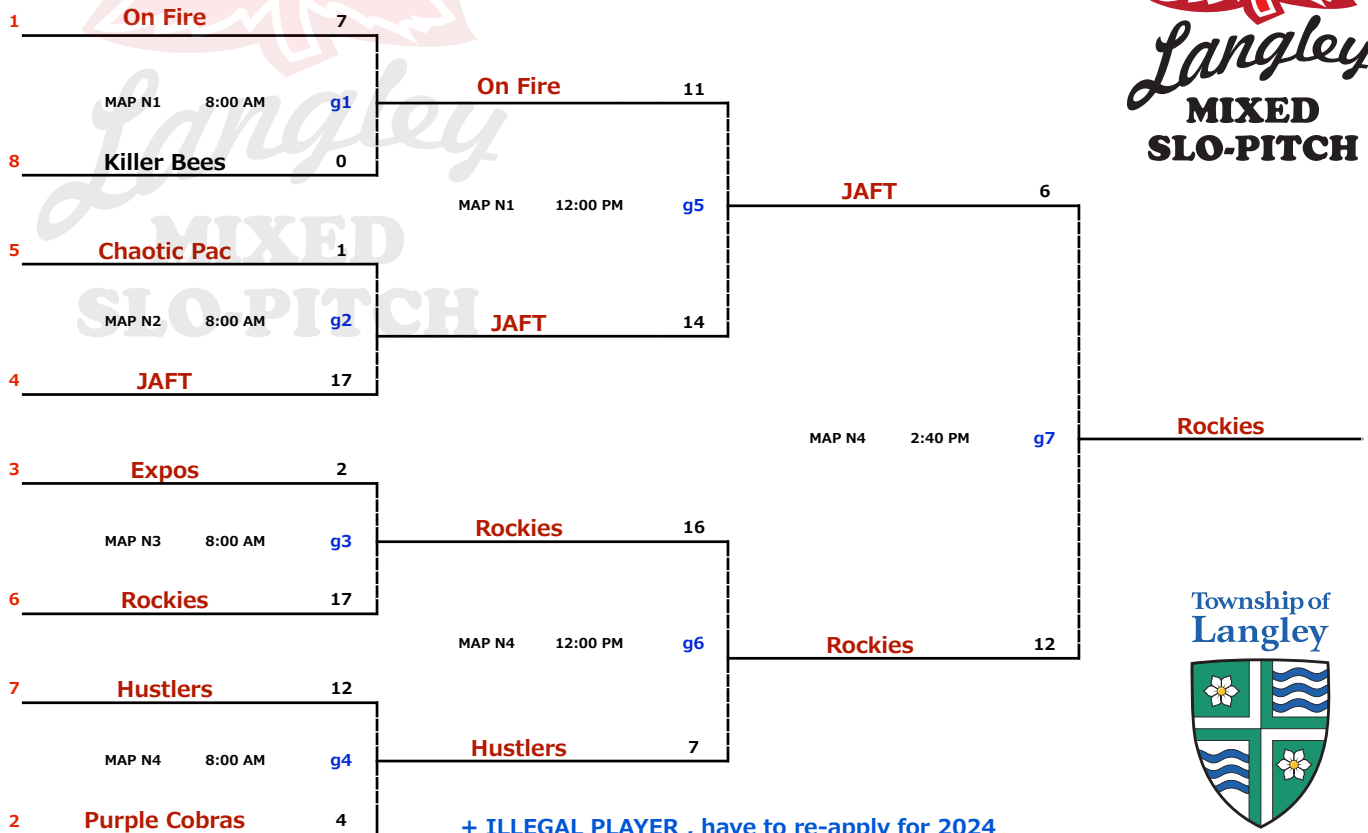

LMSP YET C - E: 2023 EDITION	July 13 - 16	E1 DIVISION
-------------------------------------	---------------------	--------------------

* missed one play off game, have to re-apply for 2024

+ ILLEGAL PLAYER , have to re-apply for 2024

LMSP YET C - E: 2023 EDITION	July 13 - 16	E2 DIVISION
-------------------------------------	---------------------	--------------------

* missed one play off game, have to re-apply for 2024

+ ILLEGAL PLAYER , have to re-apply for 2024