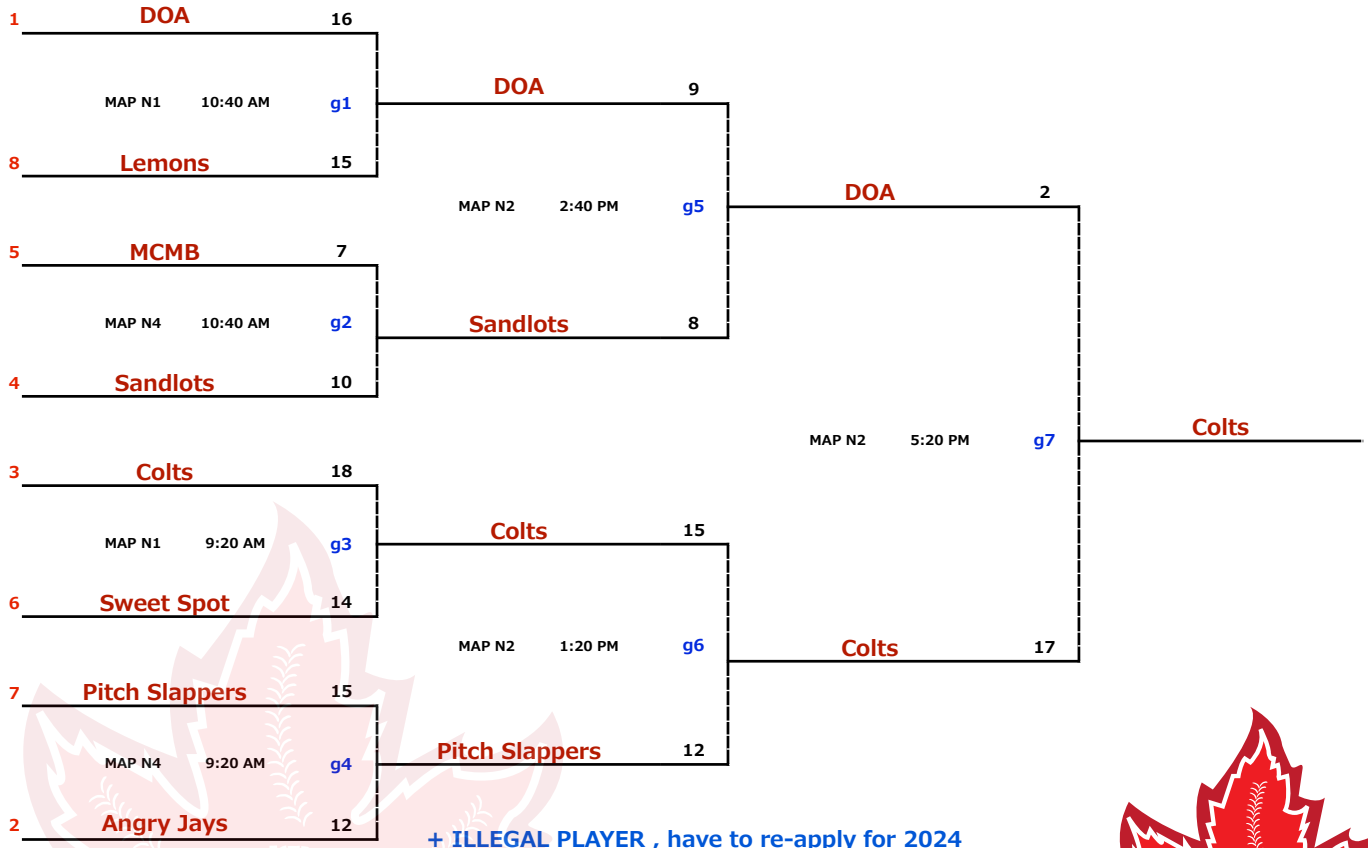

LMSP YET C - E: 2023 EDITION	July 13 - 16	E1 DIVISION
-------------------------------------	---------------------	--------------------

* missed one play off game, have to re-apply for 2024

+ ILLEGAL PLAYER , have to re-apply for 2024

LMSP YET C - E: 2023 EDITION	July 13 - 16	E2 DIVISION
-------------------------------------	---------------------	--------------------

* missed one play off game, have to re-apply for 2024

+ ILLEGAL PLAYER , have to re-apply for 2024