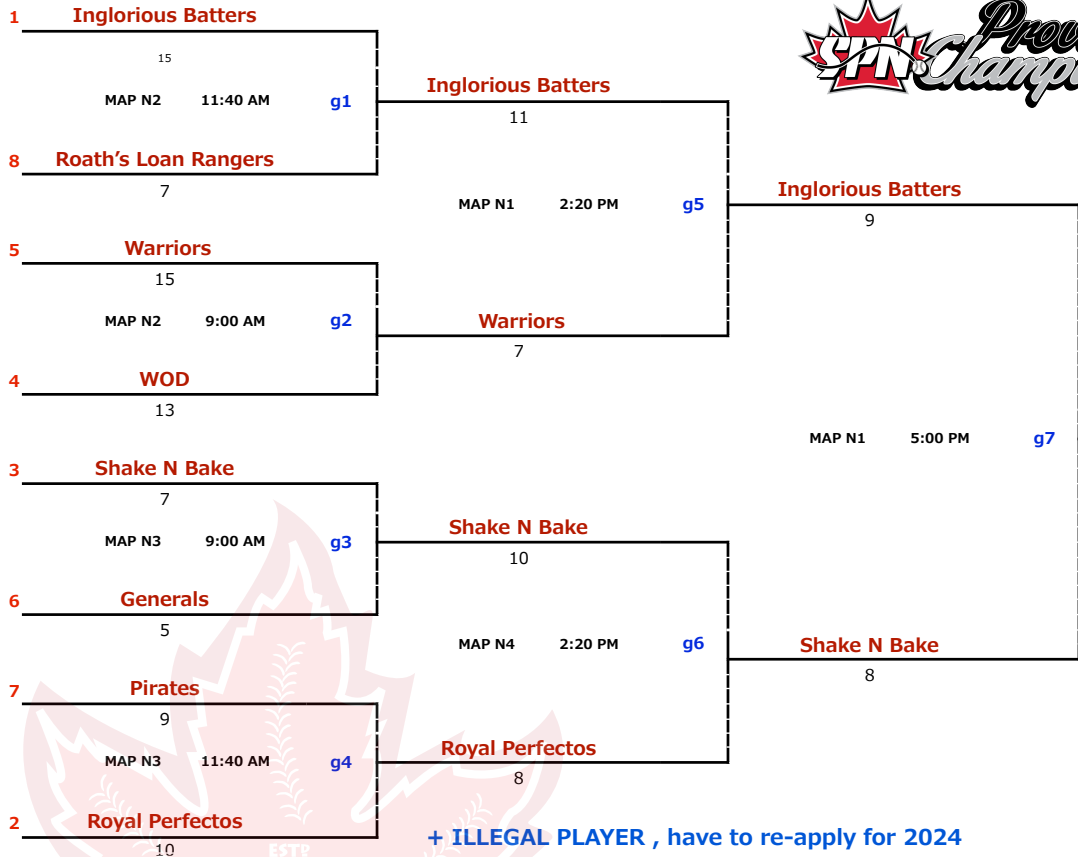

LMSP YET Elite ~ B: 2022 EDITION	July 4-7	B1 DIVISION
---	-----------------	--------------------

* missed one play off game, have to re-apply for 2024

in Langley,
Sep 13-15

Langley
MIXED
SLO-PITCH

LMSP YET Elite ~ B: 2022 EDITION	July 4-7	B2 DIVISION
---	-----------------	--------------------

* missed one play off game, have to re-apply for 2024

Township of
Langley

Est. 1873