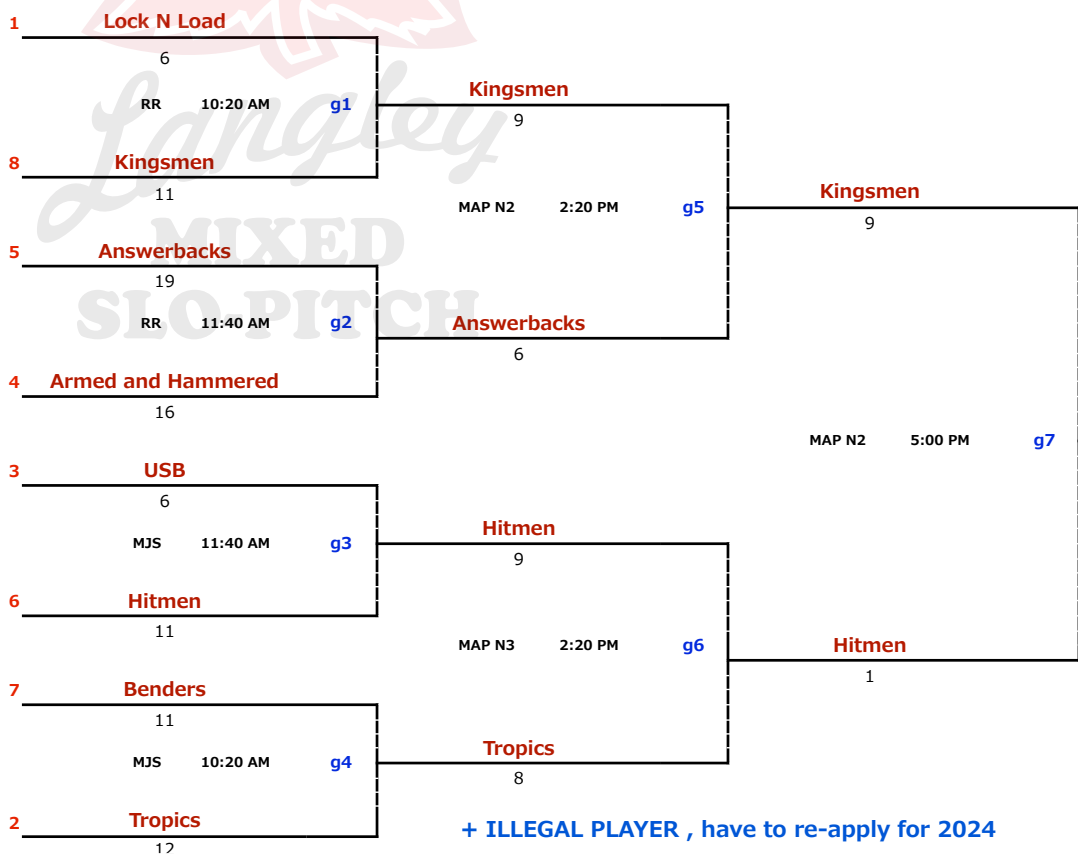

LMSP YET Elite ~ B: 2022 EDITION	July 4-7	B1 DIVISION
---	-----------------	--------------------

* missed one play off game, have to re-apply for 2024

in Langley,
Sep 13-15

Langley
MIXED
SLO-PITCH

LMSP YET Elite ~ B: 2022 EDITION	July 4-7	B2 DIVISION
---	-----------------	--------------------

* missed one play off game, have to re-apply for 2024

Township of
Langley

Est. 1873