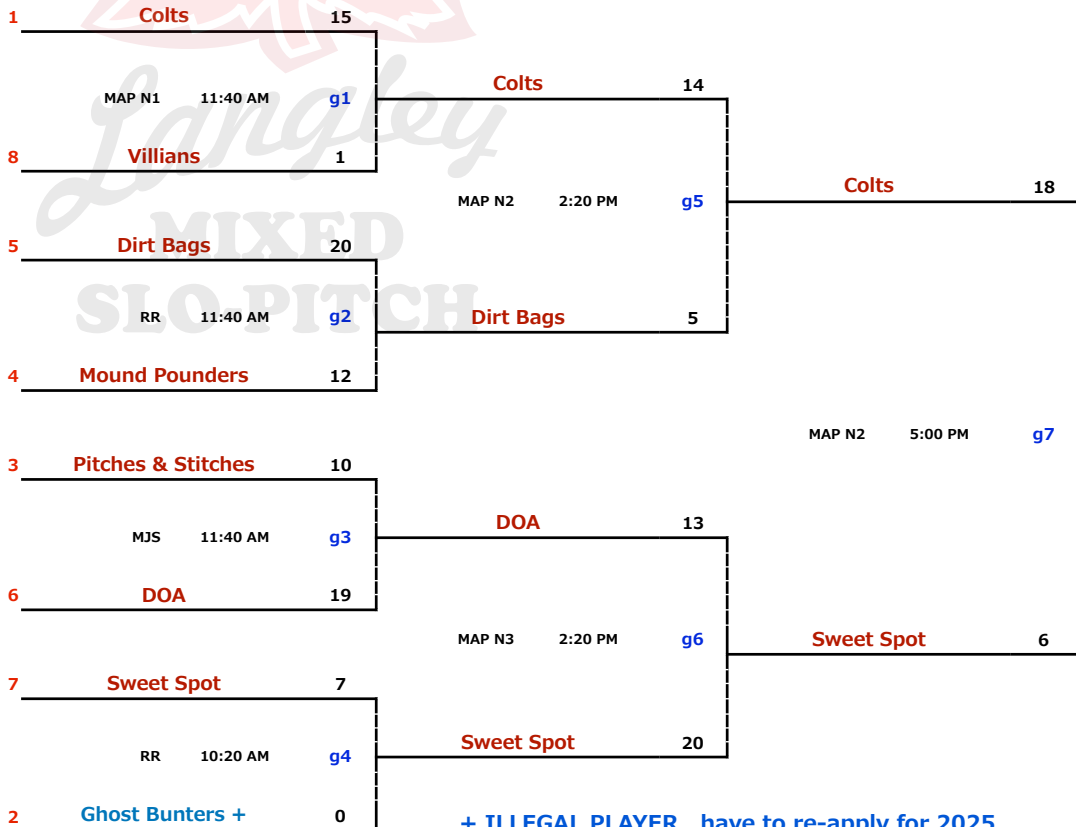

LMSPP YET C ~ D : 2024 Edition	July 11-14	D1 DIVISION
---------------------------------------	-------------------	--------------------

* missed one play off game, have to re-apply for 2025

in Langley,
Sep 13-15

+ ILLEGAL PLAYER , have to re-apply for 2025

LMSPP YET C ~ D : 2024 Edition	July 11-14	D2 DIVISION
---------------------------------------	-------------------	--------------------

* missed one play off game, have to re-apply for 2025

Township of
Langley

Est. 1873

+ ILLEGAL PLAYER , have to re-apply for 2025