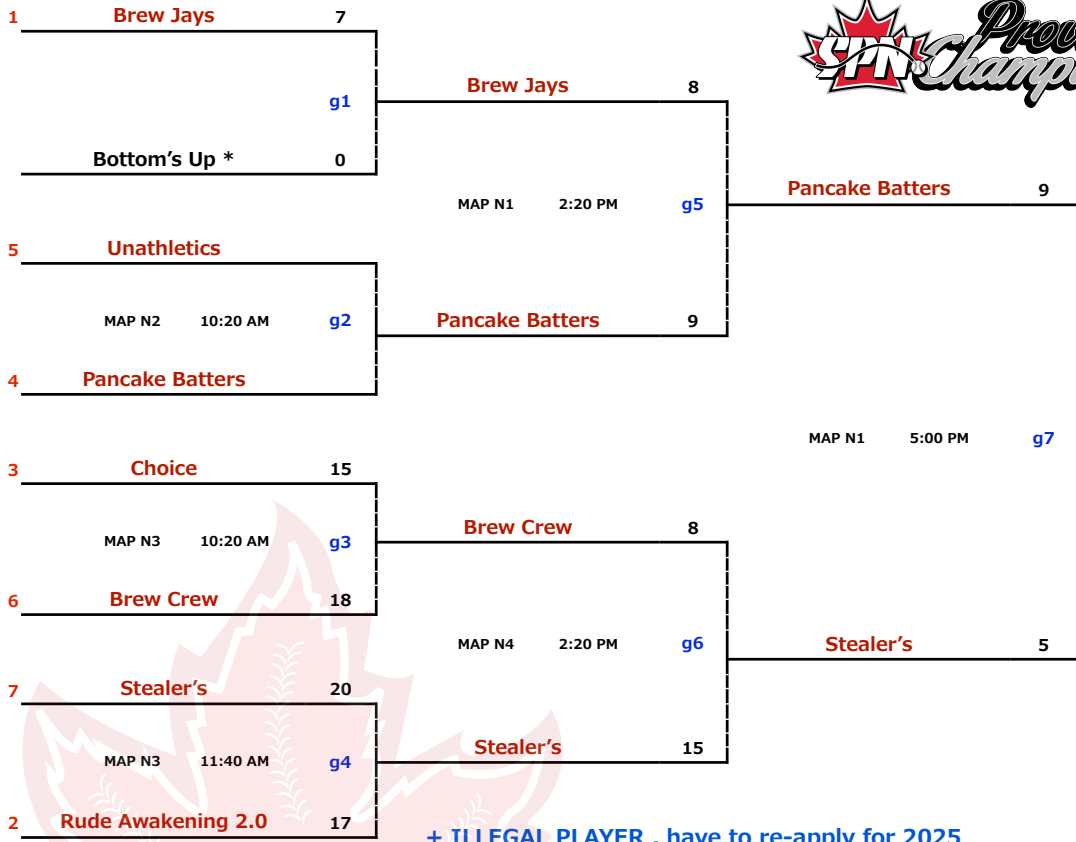

LMSPP YET C ~ D : 2024 Edition	July 11-14	D1 DIVISION
---------------------------------------	-------------------	--------------------

* missed one play off game, have to re-apply for 2025

in Langley,
Sep 13-15

+ ILLEGAL PLAYER , have to re-apply for 2025

LMSPP YET C ~ D : 2024 Edition	July 11-14	D2 DIVISION
---------------------------------------	-------------------	--------------------

* missed one play off game, have to re-apply for 2025

Township of
Langley

Est. 1873

+ ILLEGAL PLAYER , have to re-apply for 2025