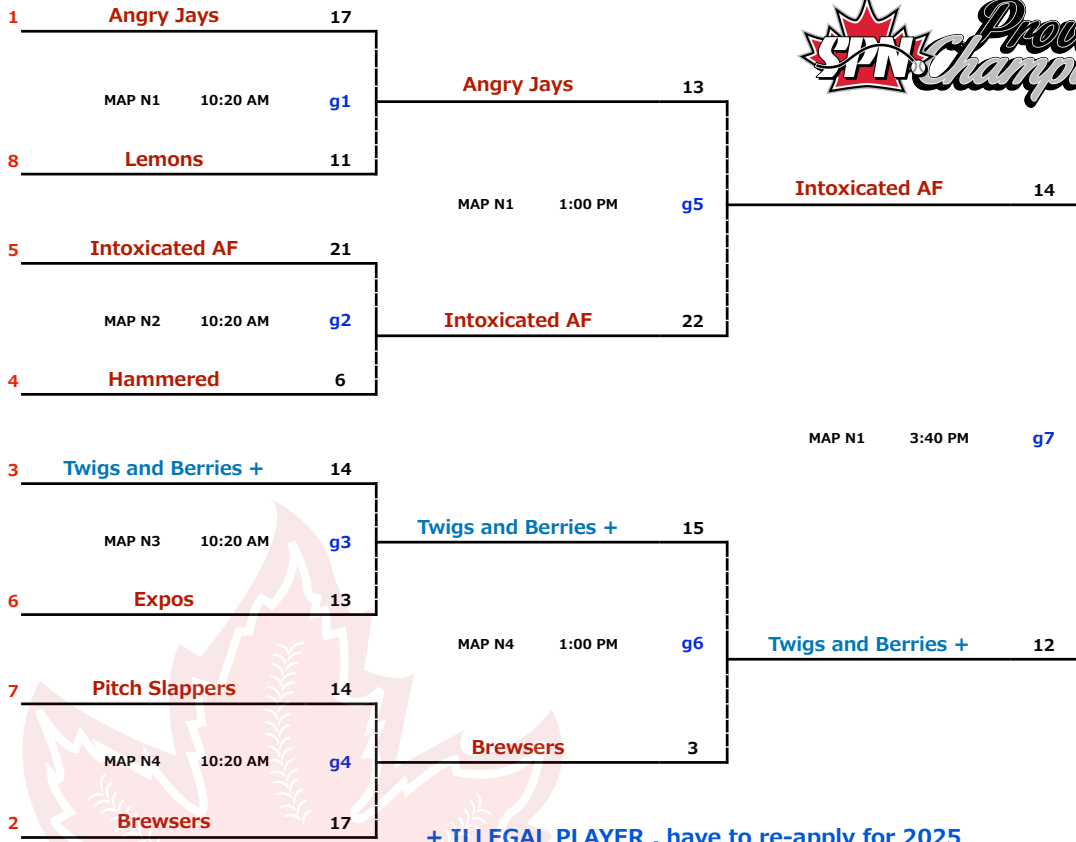

<b>LMSF YET E ~ F : 2024 Edition</b>	<b>July 18-21</b>	<b>E1 DIVISION</b>
--------------------------------------	-------------------	--------------------

\* missed one play off game, have to re-apply for 2025

in Langley,  
Sep 13-15

+ ILLEGAL PLAYER , have to re-apply for 2025

<b>LMSF YET E ~ F : 2024 Edition</b>	<b>July 18-21</b>	<b>E2 DIVISION</b>
--------------------------------------	-------------------	--------------------

\* missed one play off game, have to re-apply for 2025

Township of  
Langley

Est. 1873

+ ILLEGAL PLAYER , have to re-apply for 2025