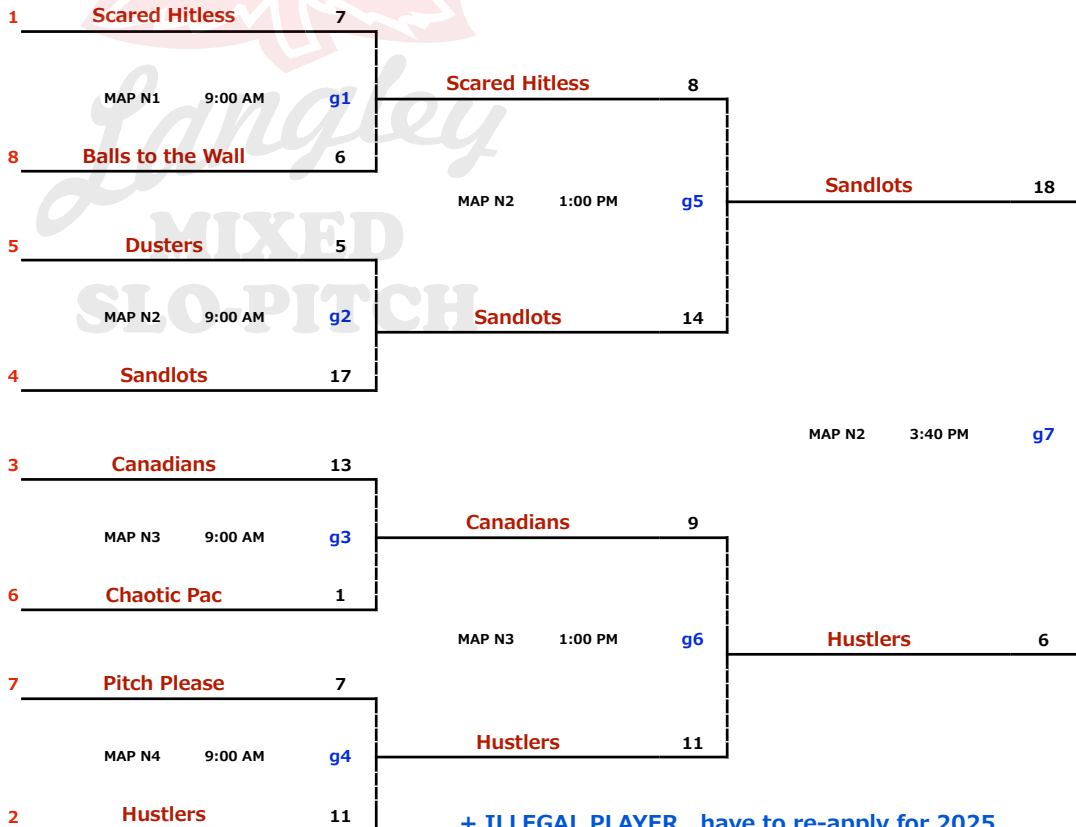

<b>LMSF YET E ~ F : 2024 Edition</b>	<b>July 18-21</b>	<b>E1 DIVISION</b>
--------------------------------------	-------------------	--------------------

\* missed one play off game, have to re-apply for 2025

in Langley,  
Sep 13-15

+ ILLEGAL PLAYER , have to re-apply for 2025

<b>LMSF YET E ~ F : 2024 Edition</b>	<b>July 18-21</b>	<b>E2 DIVISION</b>
--------------------------------------	-------------------	--------------------

\* missed one play off game, have to re-apply for 2025

Township of  
Langley

Est. 1873

+ ILLEGAL PLAYER , have to re-apply for 2025