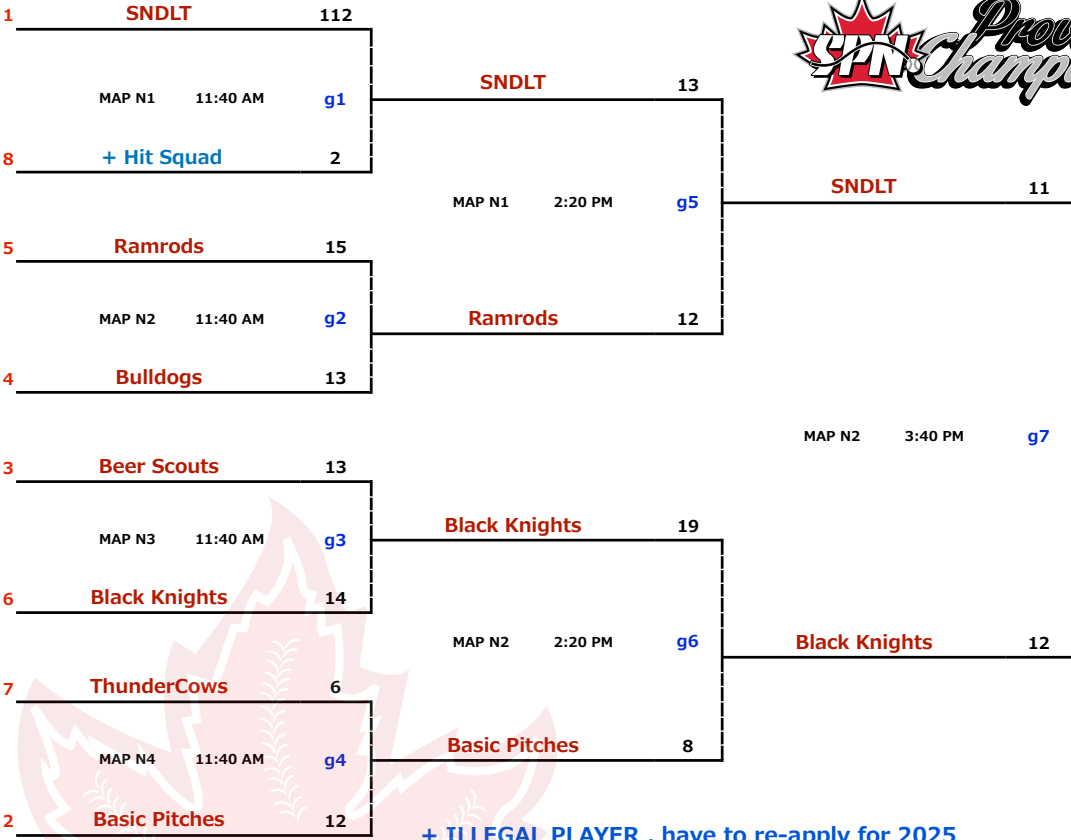

LMSP YET G ~ H : 2024 Edition	July 25-28	H1 DIVISION
-------------------------------	------------	-------------

* missed one play off game, have to re-apply for 2025

in Langley,
Sep 13-15

+ ILLEGAL PLAYER , have to re-apply for 2025

LMSP YET G ~ H : 2024 Edition	July 25-28	H2 DIVISION
-------------------------------	------------	-------------

* missed one play off game, have to re-apply for 2025

Langley
**MIXED
SLO-PITCH**

+ ILLEGAL PLAYER , have to re-apply for 2025