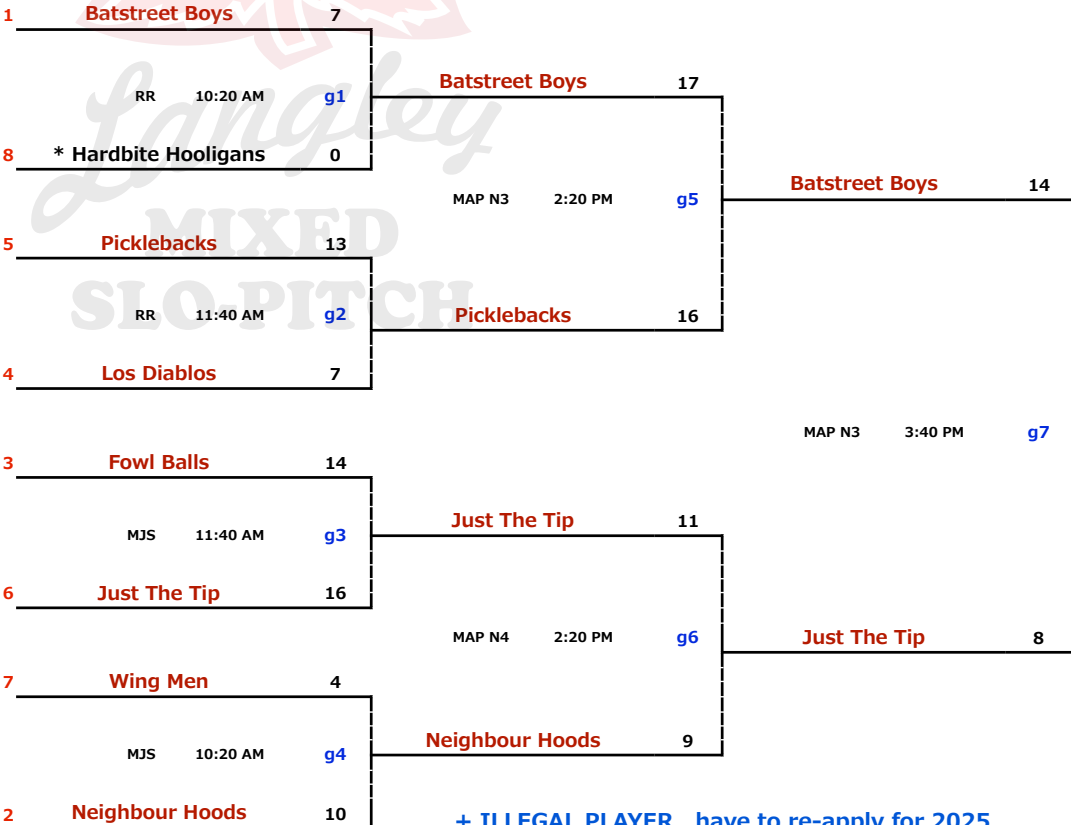

LMSP YET G ~ H : 2024 Edition	July 25-28	H1 DIVISION
-------------------------------	------------	-------------

* missed one play off game, have to re-apply for 2025

in Langley,
Sep 13-15

+ ILLEGAL PLAYER , have to re-apply for 2025

LMSP YET G ~ H : 2024 Edition	July 25-28	H2 DIVISION
-------------------------------	------------	-------------

* missed one play off game, have to re-apply for 2025

Langley
**MIXED
SLO-PITCH**

+ ILLEGAL PLAYER , have to re-apply for 2025