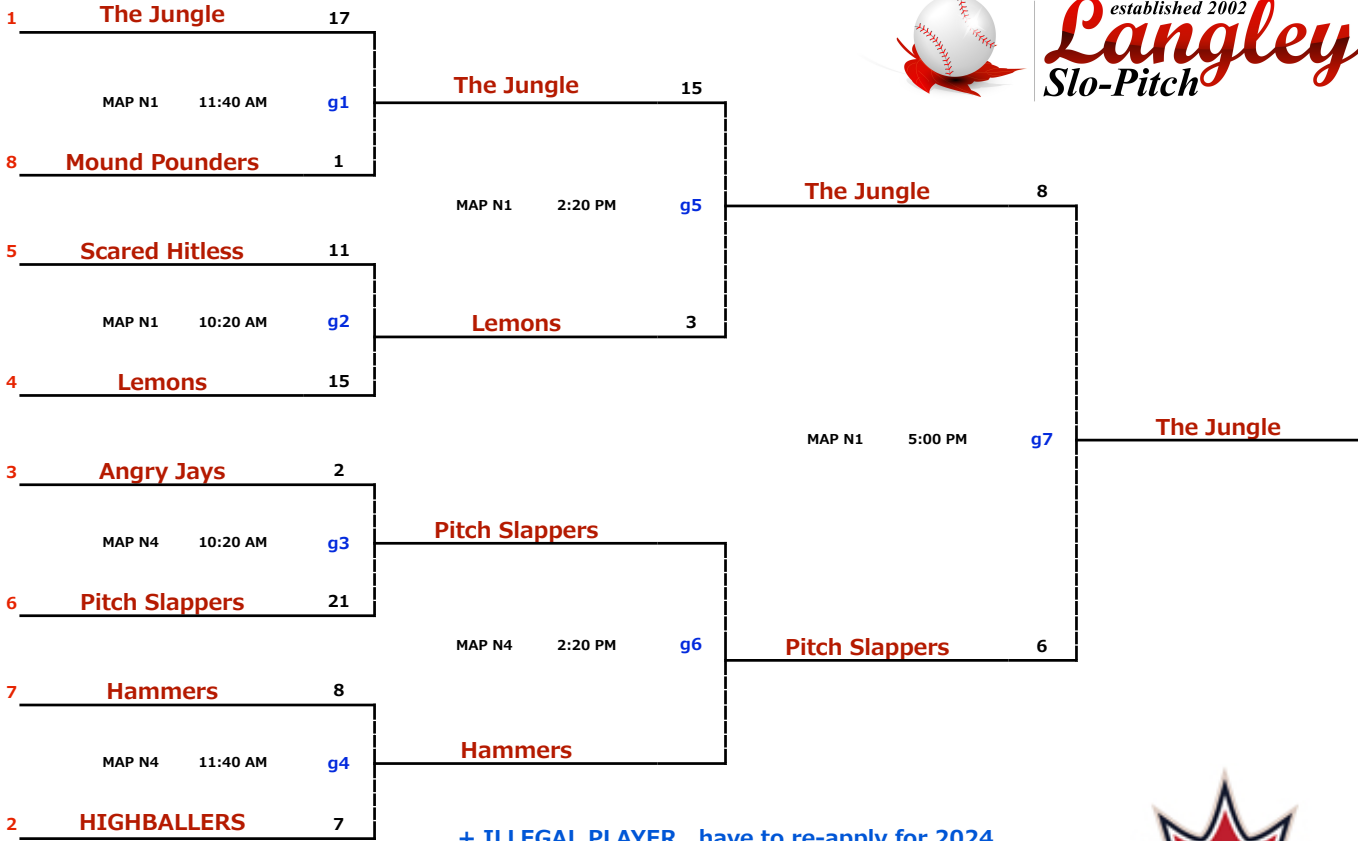

<b>LMSP YET F ~ J : 2024 EDITION</b>	<b>Sept 26-29</b>	<b>F DIVISION</b>
--------------------------------------	-------------------	-------------------

\* missed one play off game, have to re-apply for 2024

*established 2002*  
**Langley**  
Slo-Pitch

<b>LMSP YET F ~ J : 2024 EDITION</b>	<b>Sept 26-29</b>	<b>G DIVISION</b>
--------------------------------------	-------------------	-------------------

\* missed one play off game, have to re-apply for 2024