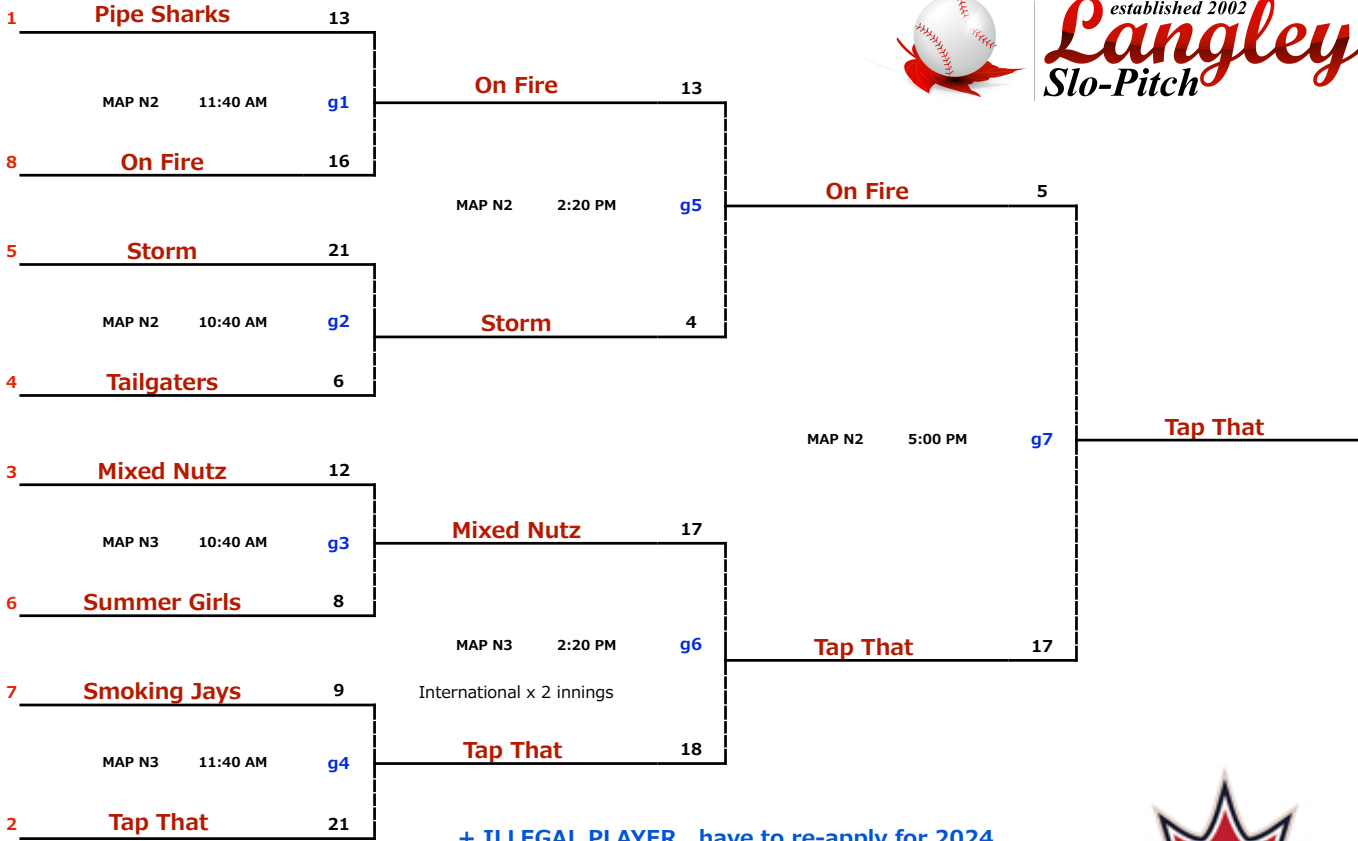

LMSP YET F ~ J : 2024 EDITION	Sept 26-26	H DIVISION
--------------------------------------	-------------------	-------------------

* missed one play off game, have to re-apply for 2024

LMSP YET F ~ J : 2024 EDITION	Sept 26-26	I DIVISION
--------------------------------------	-------------------	-------------------

* missed one play off game, have to re-apply for 2024