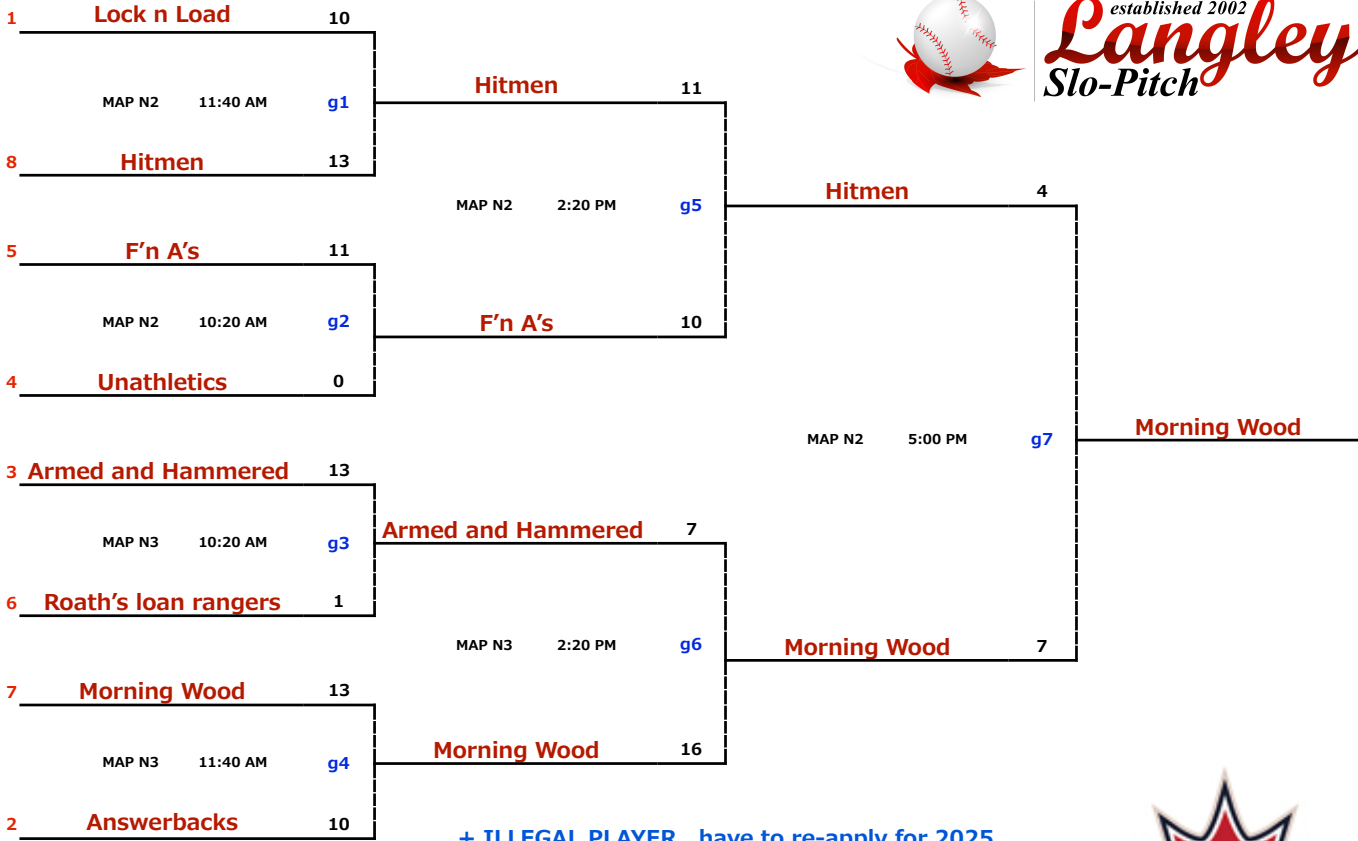

LMSP YET A ~ E : 2024 EDITION	Oct 3 - 6	C DIVISION
--------------------------------------	------------------	-------------------

* missed one play off game, have to re-apply for 2025

LMSP YET A ~ E : 2024 EDITION	Oct 3 - 6	D DIVISION
--------------------------------------	------------------	-------------------

* missed one play off game, have to re-apply for 2025