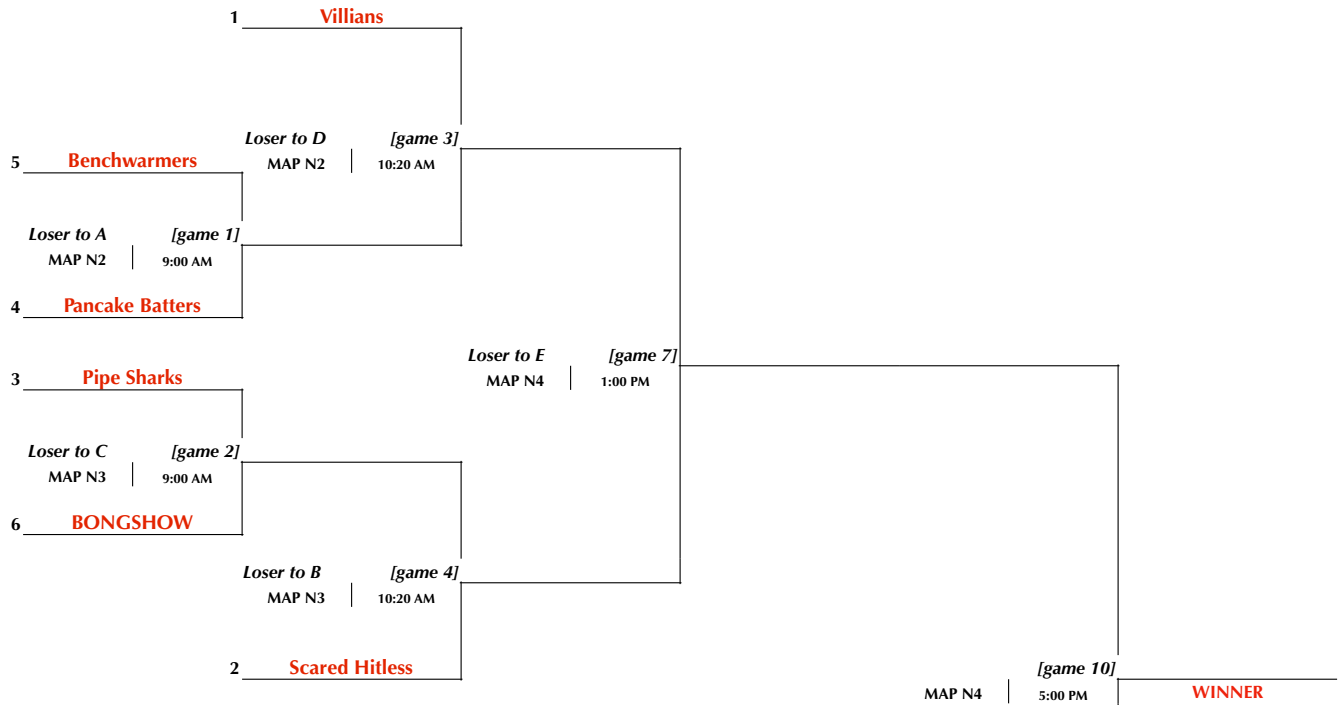

DIVISION > Orchard

established 2002
Langley
Slo-Pitch

Township of
Langley

Est. 1873