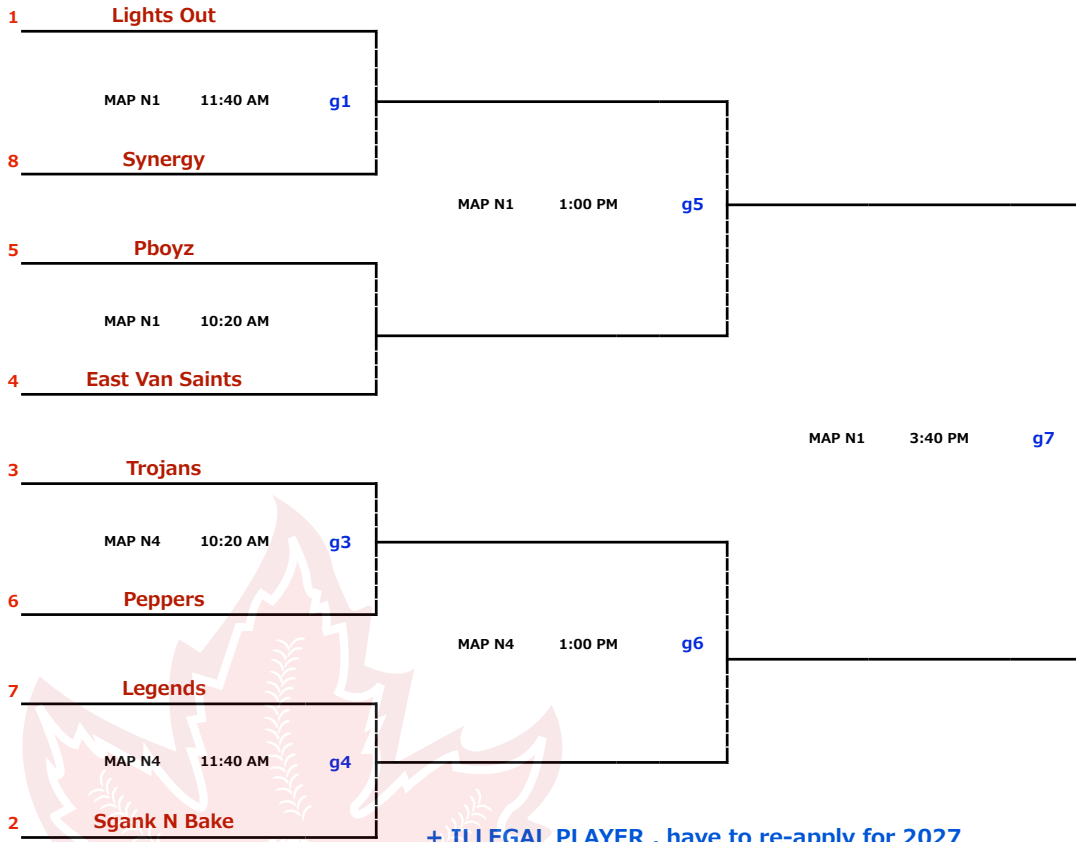

<b>LMSP YET Elite ~ B: 2026 EDITION</b>	<b>July 2 - 5</b>	<b>Elite DIVISION</b>
---	-------------------	-----------------------

\* missed one play off game, have to re-apply for 2027

+ ILLEGAL PLAYER , have to re-apply for 2027

<b>LMSP YET Elite ~ B: 2026 EDITION</b>	<b>July 2 - 5</b>	<b>A DIVISION</b>
---	-------------------	-------------------

\* missed one play off game, have to re-apply for 2027

+ ILLEGAL PLAYER , have to re-apply for 2027