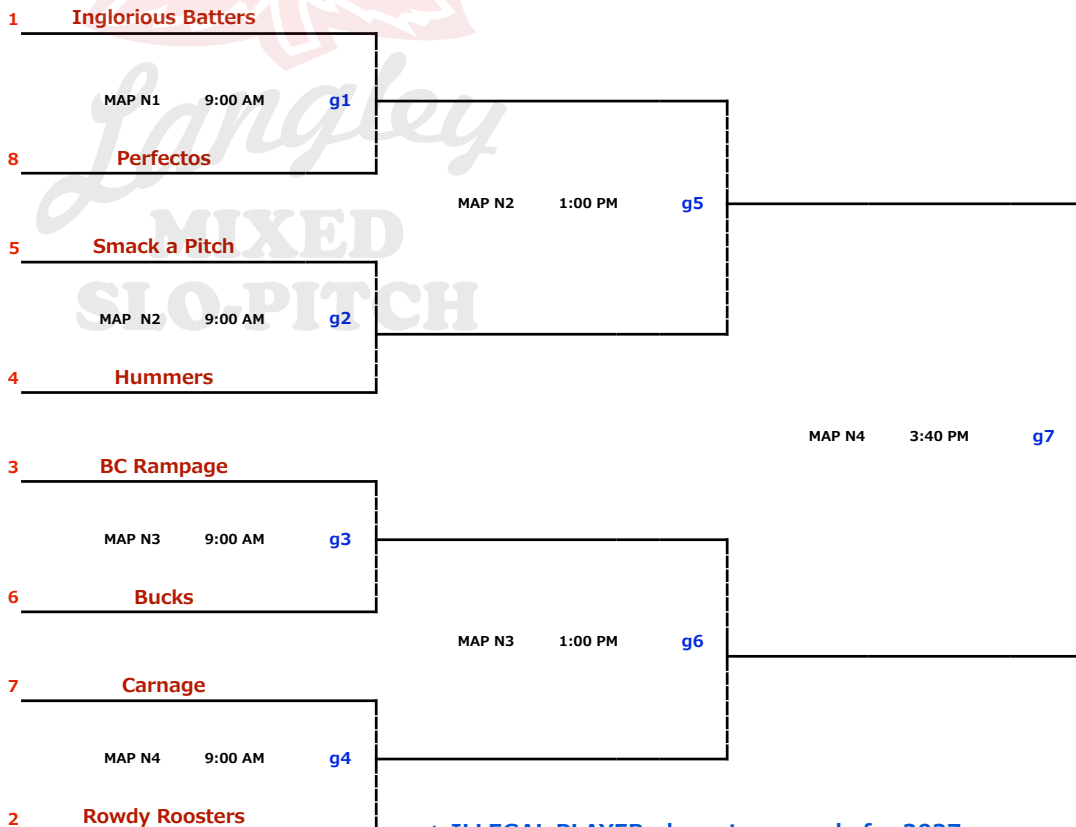

<b>LMSP YET Elite ~ B: 2026 EDITION</b>	<b>July 2 - 5</b>	<b>Elite DIVISION</b>
---	-------------------	-----------------------

\* missed one play off game, have to re-apply for 2027

+ ILLEGAL PLAYER , have to re-apply for 2027

<b>LMSP YET Elite ~ B: 2026 EDITION</b>	<b>July 2 - 5</b>	<b>A DIVISION</b>
---	-------------------	-------------------

\* missed one play off game, have to re-apply for 2027

+ ILLEGAL PLAYER , have to re-apply for 2027