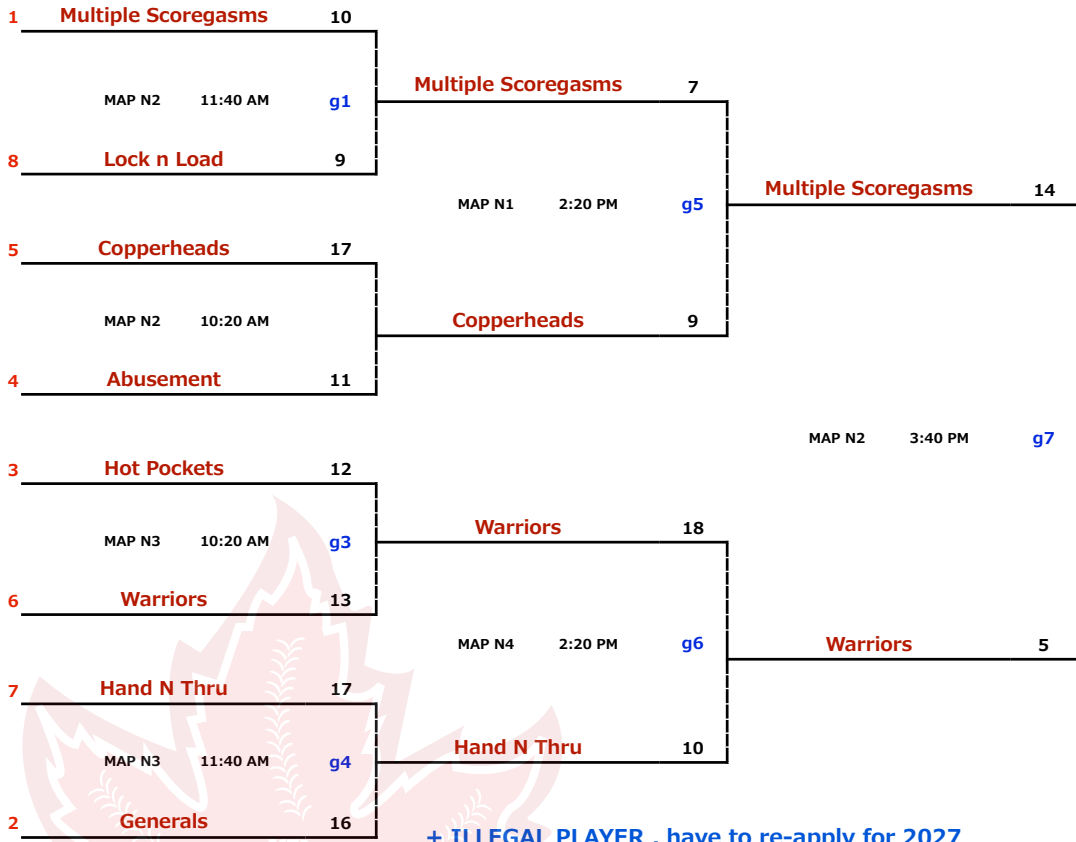

| | | |
|---|-------------------|--------------------|
| LMSP YET Elite ~ B: 2026 EDITION | July 2 - 5 | B1 DIVISION |
|---|-------------------|--------------------|

* missed one play off game, have to re-apply for 2027

+ ILLEGAL PLAYER , have to re-apply for 2027

| | | |
|---|-------------------|--------------------|
| LMSP YET Elite ~ B: 2026 EDITION | July 2 - 5 | B2 DIVISION |
|---|-------------------|--------------------|

* missed one play off game, have to re-apply for 2027

+ ILLEGAL PLAYER , have to re-apply for 2027