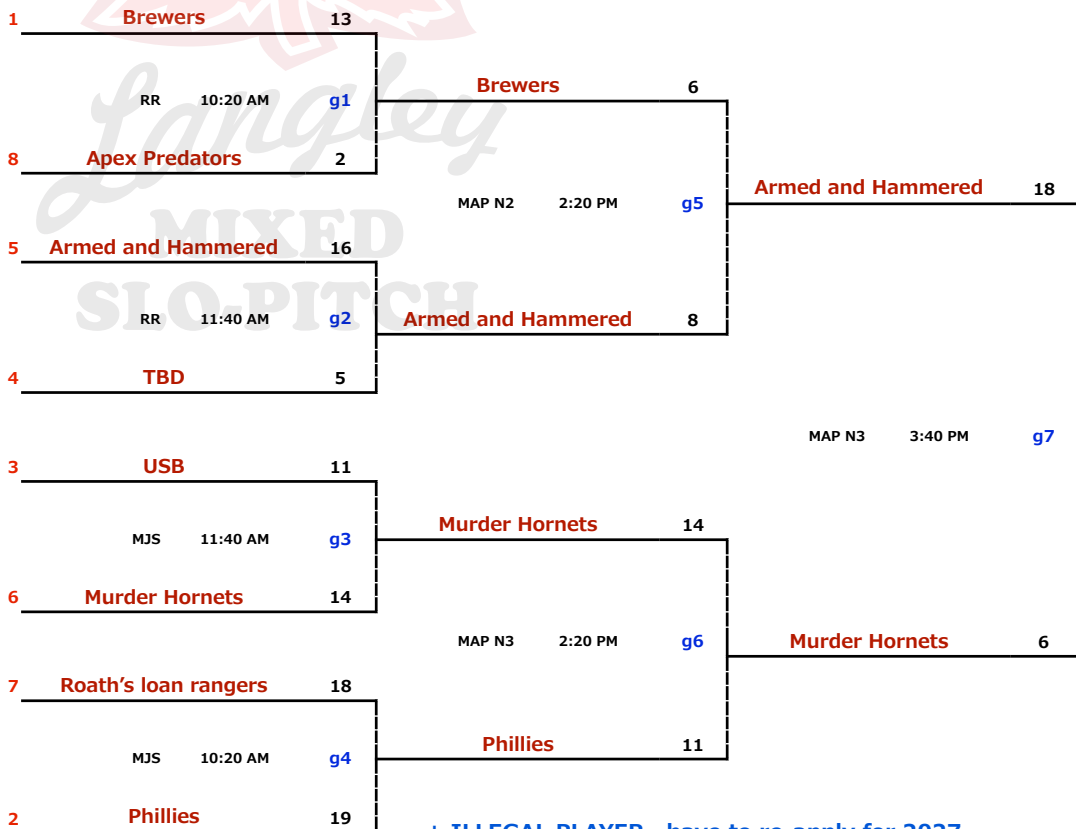

| | | |
|---|-------------------|--------------------|
| LMSP YET Elite ~ B: 2026 EDITION | July 2 - 5 | B1 DIVISION |
|---|-------------------|--------------------|

* missed one play off game, have to re-apply for 2027

+ ILLEGAL PLAYER , have to re-apply for 2027

| | | |
|---|-------------------|--------------------|
| LMSP YET Elite ~ B: 2026 EDITION | July 2 - 5 | B2 DIVISION |
|---|-------------------|--------------------|

* missed one play off game, have to re-apply for 2027

+ ILLEGAL PLAYER , have to re-apply for 2027