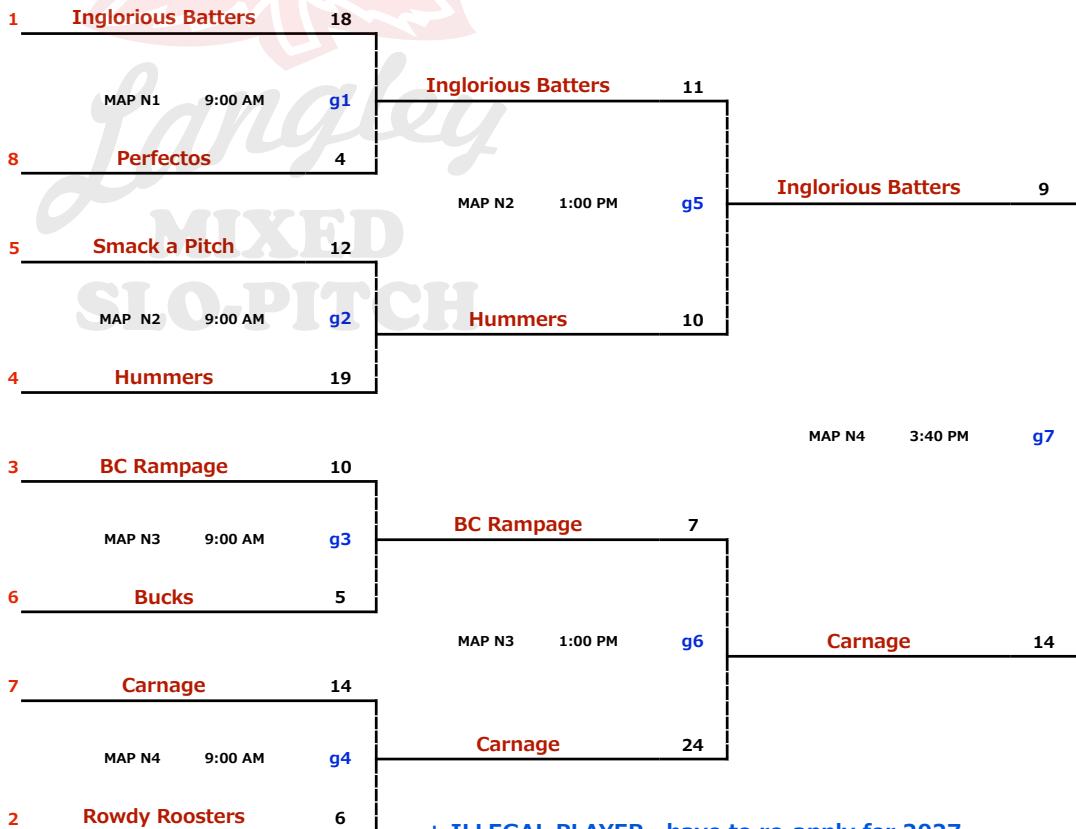

LMSP YET Elite ~ B: 2026 EDITION	July 2 - 5	Elite DIVISION
---	-------------------	-----------------------

* missed one play off game, have to re-apply for 2027

+ ILLEGAL PLAYER , have to re-apply for 2027

Legends

LMSP YET Elite ~ B: 2026 EDITION	July 2 - 5	A DIVISION
---	-------------------	-------------------

* missed one play off game, have to re-apply for 2027

+ ILLEGAL PLAYER , have to re-apply for 2027

Carnage