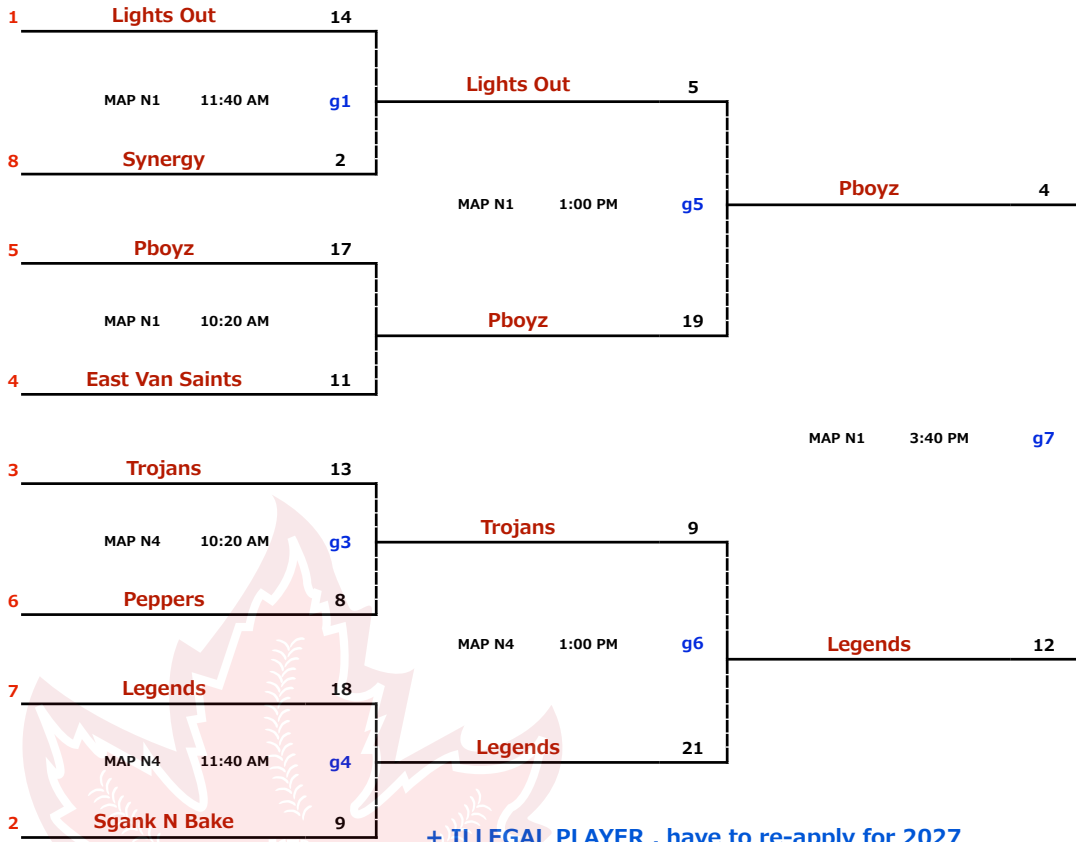

LMSP YET Elite ~ B: 2026 EDITION	July 2 - 5	Elite DIVISION
---	-------------------	-----------------------

* missed one play off game, have to re-apply for 2027

+ ILLEGAL PLAYER , have to re-apply for 2027

Legends

LMSP YET Elite ~ B: 2026 EDITION	July 2 - 5	A DIVISION
---	-------------------	-------------------

* missed one play off game, have to re-apply for 2027

+ ILLEGAL PLAYER , have to re-apply for 2027

Carnage