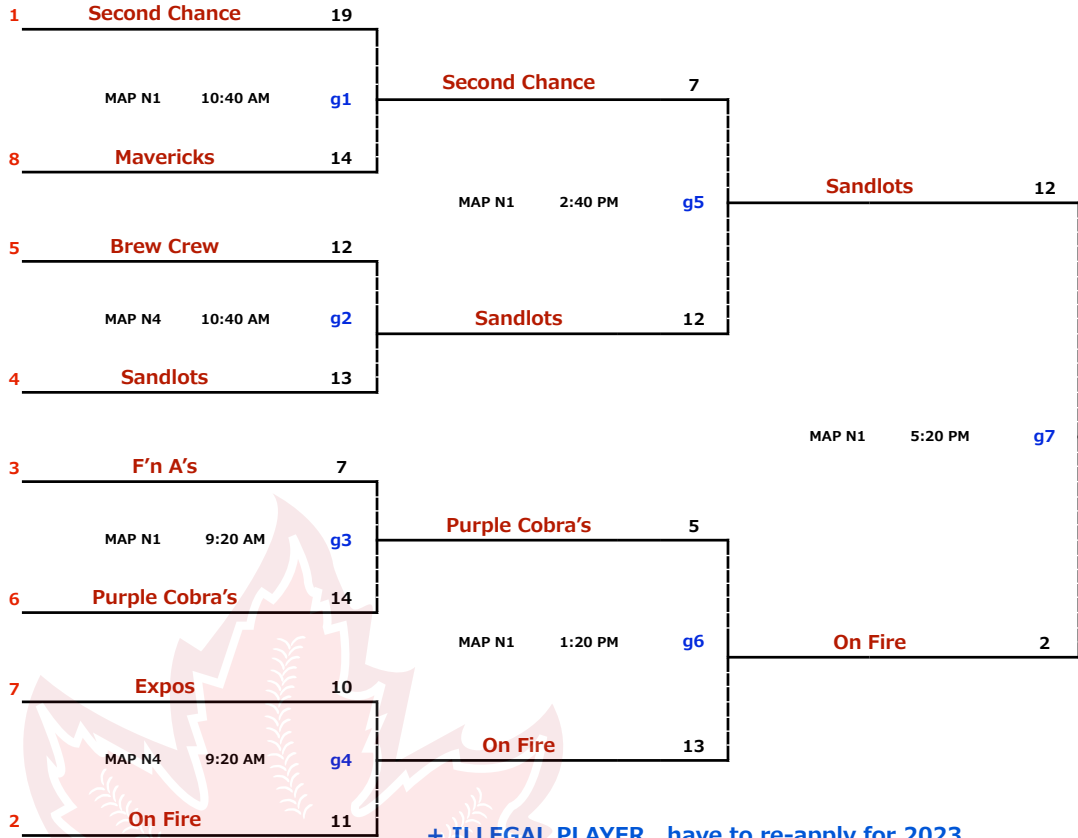

+ ILLEGAL PLAYER , have to re-apply for 2023

LMSP YET E ~ G : 2022 EDITION

Just 14-17

F2 DIVISION

* missed one play off game, have to re-apply for 2023

+ ILLEGAL PLAYER , have to re-apply for 2023

LMSP YET E ~ G : 2022 EDITION	July 14-17	G1 DIVISION
--------------------------------------	-------------------	--------------------

* missed one play off game, have to re-apply for 2023

+ ILLEGAL PLAYER , have to re-apply for 2023

LMSP YET E ~ G : 2022 EDITION	July 14-17	G2 DIVISION
--------------------------------------	-------------------	--------------------