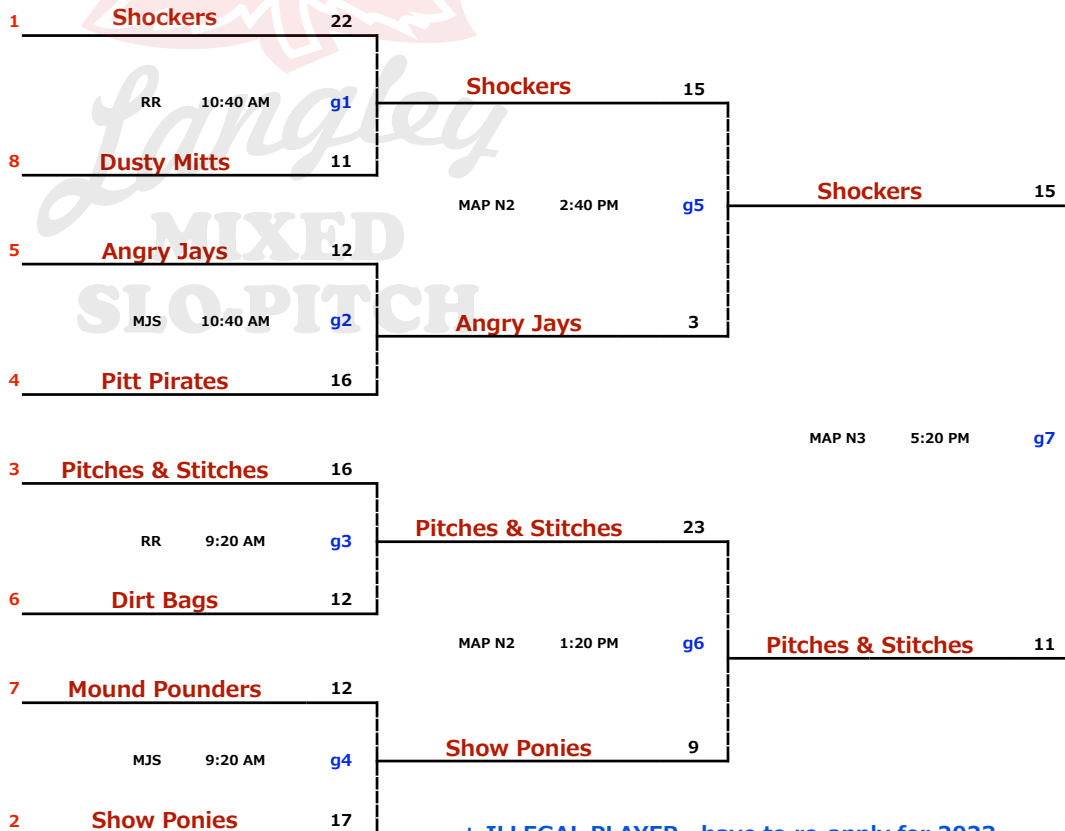

LMSP YET E ~ G : 2022 EDITION

July 14-17

E1 DIVISION

* missed one play off game, have to re-apply for 2023

+ ILLEGAL PLAYER , have to re-apply for 2023

LMSP YET E ~ G : 2022 EDITION

July 14-17

E2 DIVISION

* missed one play off game, have to re-apply for 2023

+ ILLEGAL PLAYER , have to re-apply for 2023

LMSP YET E ~ G : 2022 EDITION

Just 14-17

F1 DIVISION

* missed one play off game, have to re-apply for 2023

+ ILLEGAL PLAYER , have to re-apply for 2023

LMSP YET E ~ G : 2022 EDITION

Just 14-17

F2 DIVISION

* missed one play off game, have to re-apply for 2023

+ ILLEGAL PLAYER , have to re-apply for 2023

LMSP YET E ~ G : 2022 EDITION	July 14-17	G1 DIVISION
--------------------------------------	-------------------	--------------------