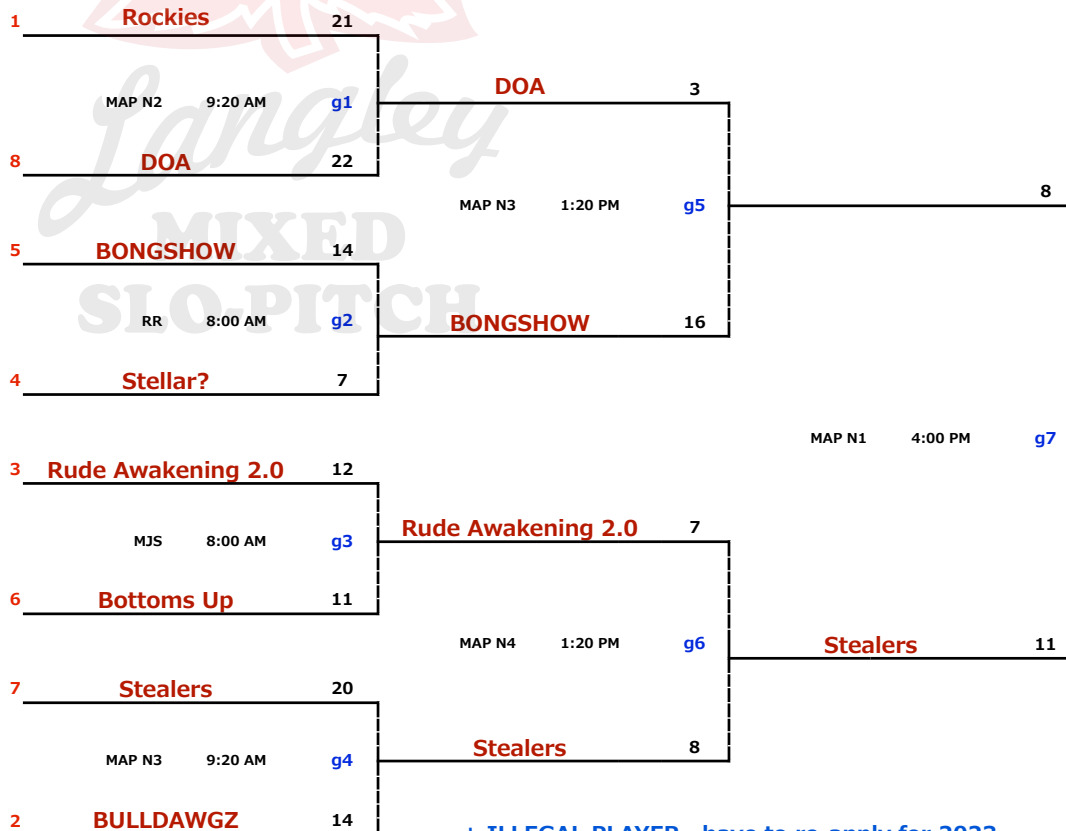

LMSP YET E ~ G : 2022 EDITION

July 14-17

E1 DIVISION

* missed one play off game, have to re-apply for 2023

+ ILLEGAL PLAYER , have to re-apply for 2023

LMSP YET E ~ G : 2022 EDITION

July 14-17

E2 DIVISION

* missed one play off game, have to re-apply for 2023

+ ILLEGAL PLAYER , have to re-apply for 2023

LMSP YET E ~ G : 2022 EDITION

Just 14-17

F1 DIVISION

* missed one play off game, have to re-apply for 2023

+ ILLEGAL PLAYER , have to re-apply for 2023

LMSP YET E ~ G : 2022 EDITION

Just 14-17

F2 DIVISION

* missed one play off game, have to re-apply for 2023

+ ILLEGAL PLAYER , have to re-apply for 2023

LMSP YET E ~ G : 2022 EDITION	July 14-17	G1 DIVISION
--------------------------------------	-------------------	--------------------

* missed one play off game, have to re-apply for 2023

+ ILLEGAL PLAYER , have to re-apply for 2023

LMSP YET E ~ G : 2022 EDITION	July 14-17	G2 DIVISION
--------------------------------------	-------------------	--------------------