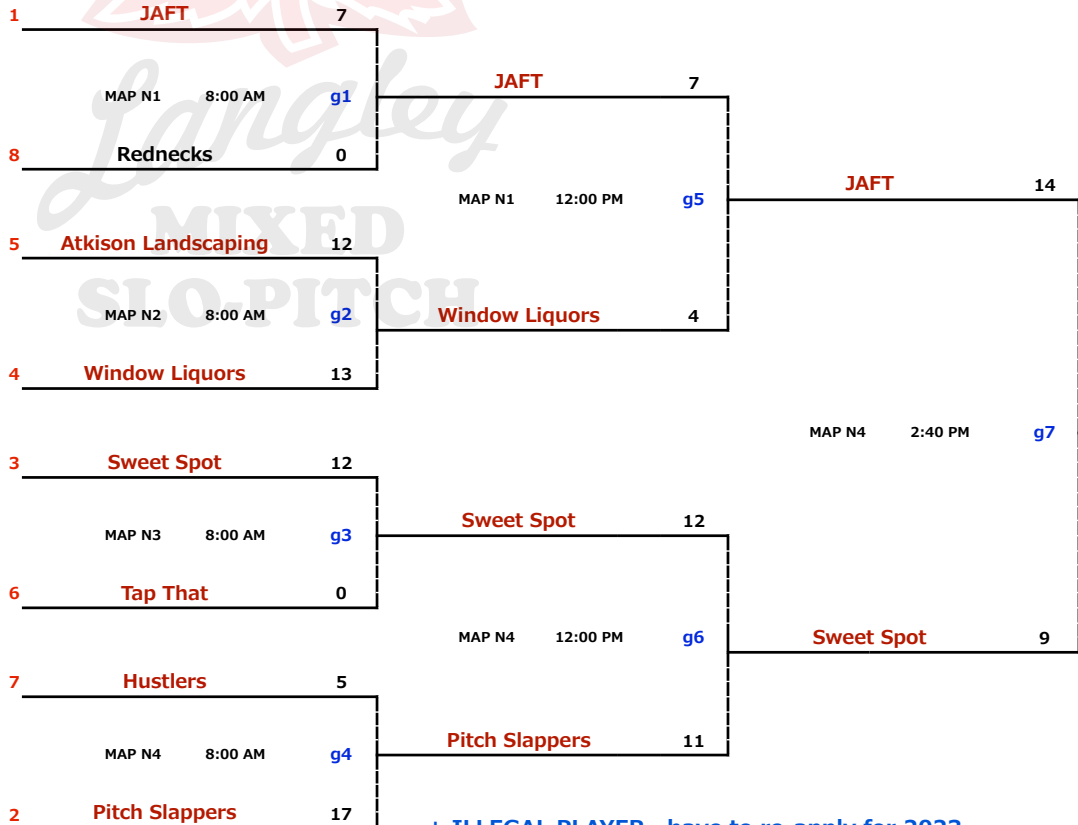

LMSP YET E ~ G : 2022 EDITION	July 14-17	G2 DIVISION

* missed one play off game, have to re-apply for 2023

+ ILLEGAL PLAYER , have to re-apply for 2023