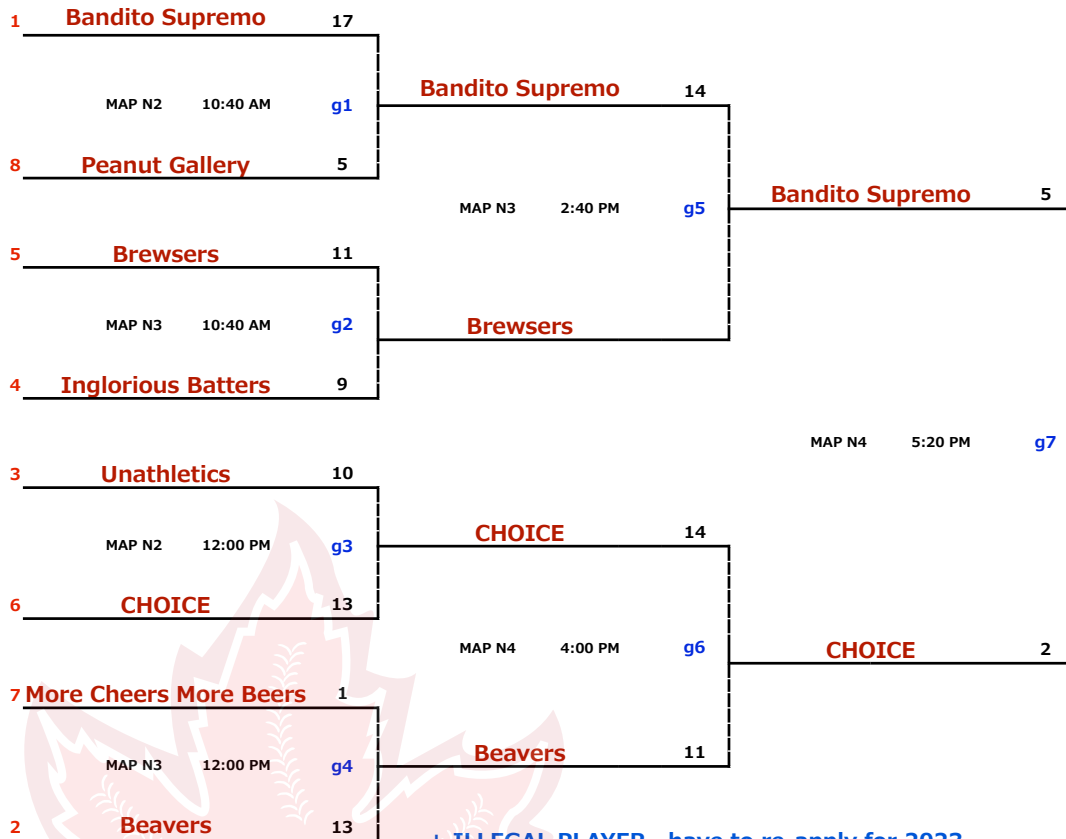

LMSP YET E ~ G : 2022 EDITION

July 14-17

E1 DIVISION

* missed one play off game, have to re-apply for 2023

+ ILLEGAL PLAYER , have to re-apply for 2023

LMSP YET E ~ G : 2022 EDITION

July 14-17

E2 DIVISION

* missed one play off game, have to re-apply for 2023

+ ILLEGAL PLAYER , have to re-apply for 2023

LMSP YET E ~ G : 2022 EDITION

Just 14-17

F1 DIVISION

* missed one play off game, have to re-apply for 2023

+ ILLEGAL PLAYER , have to re-apply for 2023

LMSP YET E ~ G : 2022 EDITION

Just 14-17

F2 DIVISION

* missed one play off game, have to re-apply for 2023

+ ILLEGAL PLAYER , have to re-apply for 2023

LMSP YET E ~ G : 2022 EDITION	July 14-17	G1 DIVISION
--------------------------------------	-------------------	--------------------

* missed one play off game, have to re-apply for 2023

+ ILLEGAL PLAYER , have to re-apply for 2023

LMSP YET E ~ G : 2022 EDITION	July 14-17	G2 DIVISION
--------------------------------------	-------------------	--------------------