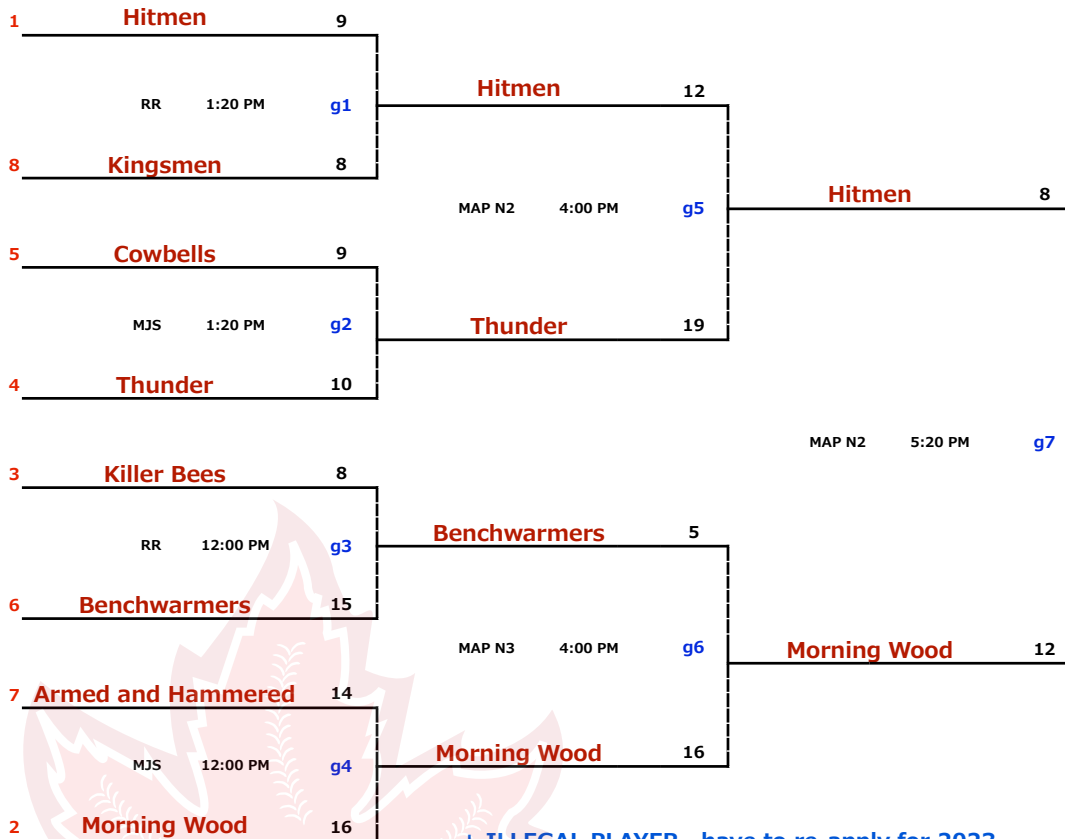

LMSP YET E ~ G : 2022 EDITION

July 14-17

E1 DIVISION

* missed one play off game, have to re-apply for 2023

+ ILLEGAL PLAYER , have to re-apply for 2023

LMSP YET E ~ G : 2022 EDITION

July 14-17

E2 DIVISION

* missed one play off game, have to re-apply for 2023

+ ILLEGAL PLAYER , have to re-apply for 2023

LMSP YET E ~ G : 2022 EDITION

Just 14-17

F1 DIVISION

* missed one play off game, have to re-apply for 2023

+ ILLEGAL PLAYER , have to re-apply for 2023

LMSP YET E ~ G : 2022 EDITION

Just 14-17

F2 DIVISION

* missed one play off game, have to re-apply for 2023

+ ILLEGAL PLAYER , have to re-apply for 2023

LMSP YET E ~ G : 2022 EDITION	July 14-17	G1 DIVISION
--------------------------------------	-------------------	--------------------

* missed one play off game, have to re-apply for 2023

+ ILLEGAL PLAYER , have to re-apply for 2023

LMSP YET E ~ G : 2022 EDITION	July 14-17	G2 DIVISION
--------------------------------------	-------------------	--------------------